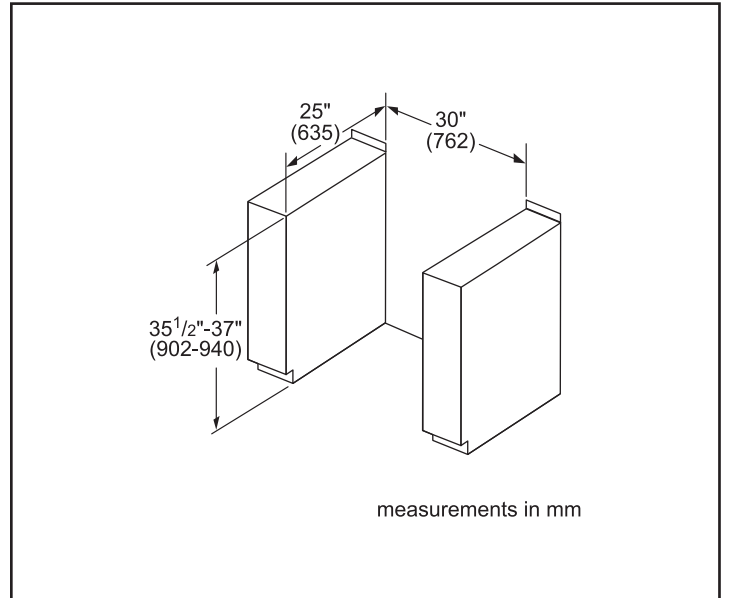

Technical Details

Watts (W)	11,700 / 14,000 W
Circuit breaker (A)	40 A
Volts (V)	208 V / 240 V
Frequency (Hz)	60 Hz
Plug type	208/240V - 4 Prong
Energy source	Electric

Dimensions & Weight

Overall appliance dimensions (HxWxD)(in.)	36 1/2"-38" x 31 1/2" x 28 7/8"
Required cutout size (HxWxD)(in.)	35 1/2"-37" x 30" x 25"
Adjustable range height (in.)	1 1/2"
Oven cavity size (cu. ft.)	4.6
Overall oven interior dimensions (HxWxD)(in.)	17 13/16" x 24 1/8" x 18"
Usable oven interior dimensions (HxWxD)(in.)	12 5/16" x 23 1/4" x 15 1/4"
Net weight (lbs)	239 lbs

Notes: All height, width and depth dimensions are shown in inches. BSH reserves the absolute and unrestricted right to change product materials and specifications, at any time, without notice. Consult the product's installation instructions for final dimensional data and other details prior to making cutout.

09/19 CA

30" Induction Slide-in Range

Benchmark® Series – Stainless Steel HIIP056C

BOSCH

Invented for life

Installation Details

Accessories: To purchase Bosch accessories, cleaners & parts please call 1-800-944-2904 (Mon to Fri 5 am to 6 pm PST, Sat 6 am to 3 pm PST).