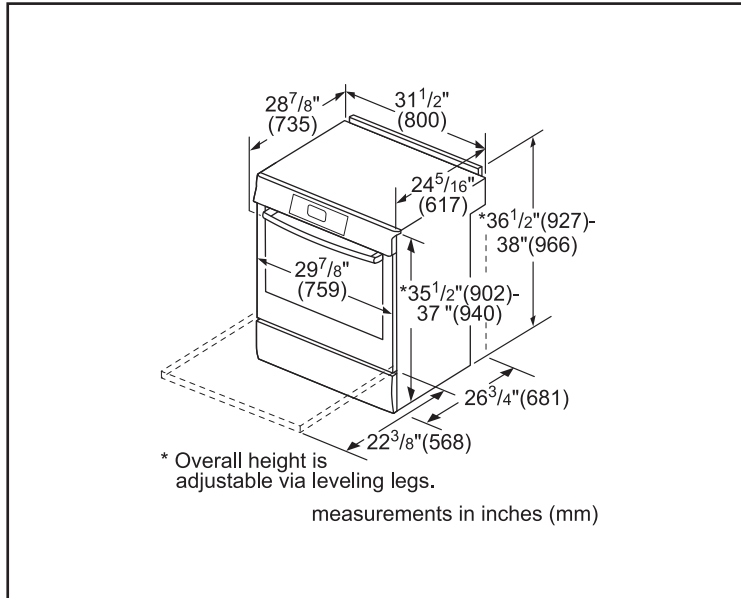

30" Induction Slide-in Range

Benchmark® Series – Stainless Steel HIIP056C

BOSCH

Invented for life

Installation Details

Accessories: To purchase Bosch accessories, cleaners & parts please call 1-800-944-2904 (Mon to Fri 5 am to 6 pm PST, Sat 6 am to 3 pm PST).

Notes: All height, width and depth dimensions are shown in inches. BSH reserves the absolute and unrestricted right to change product materials and specifications, at any time, without notice. Consult the product's installation instructions for final dimensional data and other details prior to making cutout.

Warranties: Please see Use & Care manual or Bosch website for statement of limited warranty.

For more information on our entire line of products, go to www.bosch-home.ca or call 1-800-944-2904

© BSH Home Appliances Corporation. All rights reserved. Bosch is a registered trademark of Robert Bosch GmbH.