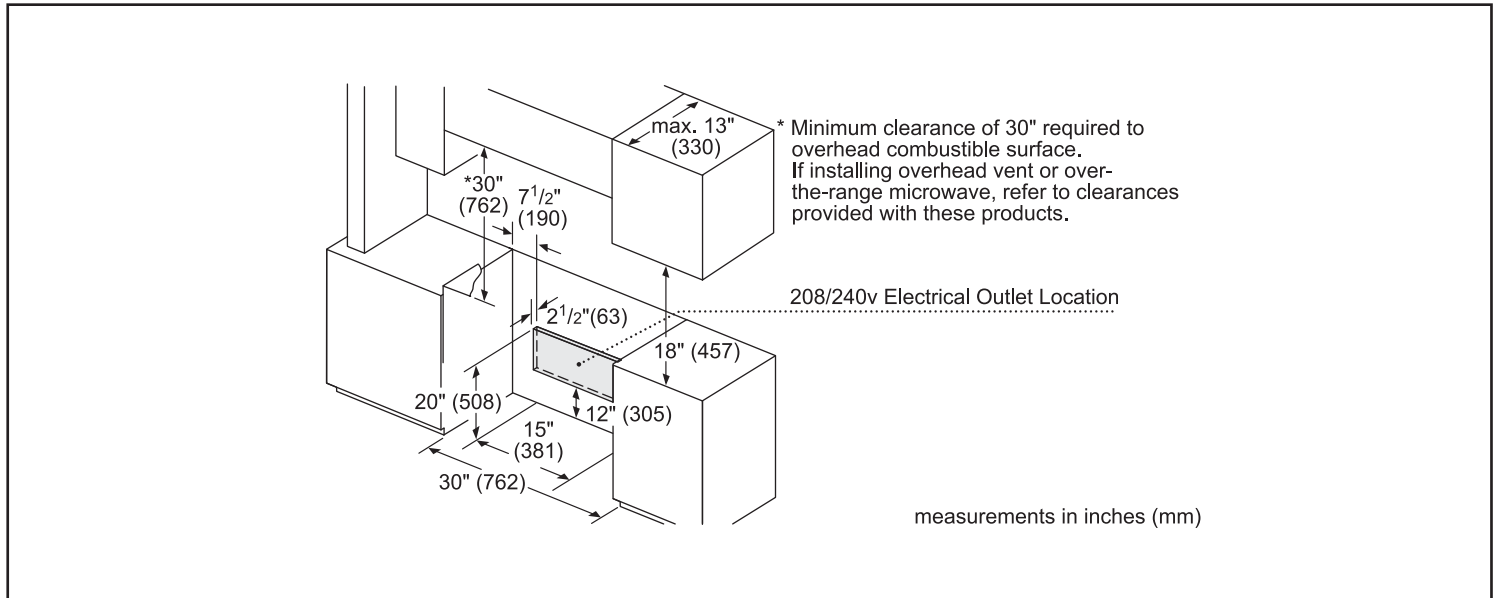

Notes: All height, width and depth dimensions are shown in inches. BSH reserves the absolute and unrestricted right to change product materials and specifications, at any time, without notice. Consult the product's installation instructions for final dimensional data and other details prior to making cutout.

09/19 CA

30" Induction Slide-in Range

800 Series – Stainless Steel HII8056C

BOSCH

Invented for life

Installation Details

Accessories: To purchase Bosch accessories, cleaners & parts please call 1-800-944-2904 (Mon to Fri 5 am to 6 pm PST, Sat 6 am to 3 pm PST).