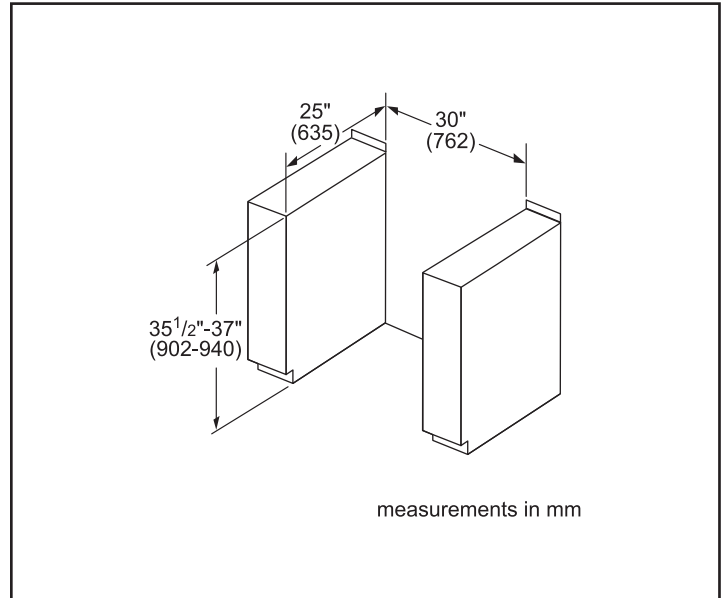

Watts (W)	11,700 / 14,000 W
Circuit breaker (A)	40 A
Volts (V)	208 V / 240 V
Frequency (Hz)	60 Hz
Plug type	208/240V - 4 Prong
Energy source	Electric

Dimensions & Weight

Overall appliance dimensions (HxWxD)(in.)	36 1/2"-38" x 31 1/2" x 28 7/8"
Required cutout size (HxWxD)(in.)	35 1/2"-37" x 30" x 25"
Adjustable range height (in.)	1 1/2"
Oven cavity size (cu. ft.)	4.6
Overall oven interior dimensions (HxWxD)(in.)	17 13/16" x 24 1/8" x 18"
Usable oven interior dimensions (HxWxD)(in.)	12 5/16" x 23 1/4" x 15 1/4"
Net weight (lbs)	239 lbs

Notes: All height, width and depth dimensions are shown in inches. BSH reserves the absolute and unrestricted right to change product materials and specifications, at any time, without notice. Consult the product's installation instructions for final dimensional data and other details prior to making cutout.

09/19 CA

30" Induction Slide-in Range

800 Series – Stainless Steel HII8056C

BOSCH

Invented for life

Installation Details

Accessories: To purchase Bosch accessories, cleaners & parts please call 1-800-944-2904 (Mon to Fri 5 am to 6 pm PST, Sat 6 am to 3 pm PST).