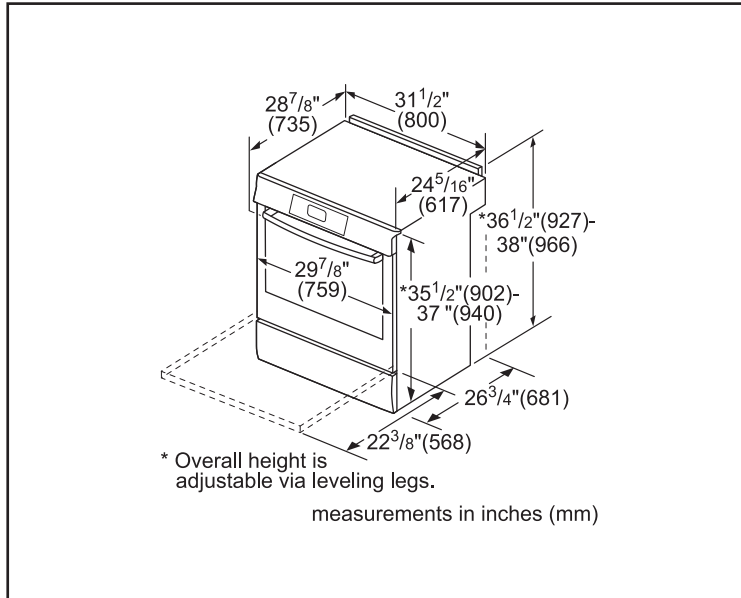

30" Induction Slide-in Range

800 Series – Stainless Steel HII8056C

BOSCH

Invented for life

Installation Details

Accessories: To purchase Bosch accessories, cleaners & parts please call 1-800-944-2904 (Mon to Fri 5 am to 6 pm PST, Sat 6 am to 3 pm PST).

Notes: All height, width and depth dimensions are shown in inches. BSH reserves the absolute and unrestricted right to change product materials and specifications, at any time, without notice. Consult the product's installation instructions for final dimensional data and other details prior to making cutout.

Warranties: Please see Use & Care manual or Bosch website for statement of limited warranty.

For more information on our entire line of products, go to www.bosch-home.ca or call 1-800-944-2904

© BSH Home Appliances Corporation. All rights reserved. Bosch is a registered trademark of Robert Bosch GmbH.