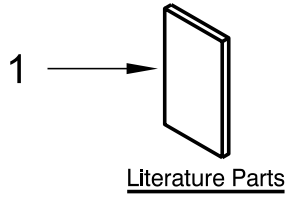

KitchenAid®

30" ELECTRIC FREESTANDING DOUBLE OVEN RANGE

MODELS:

YKFED500ESS3 (Stainless)

COOKTOP PARTS

COOKTOP PARTS

<u>Illus. No.</u>	<u>Part No.</u>	<u>Description</u>	<u>Illus. No.</u>	<u>Part No.</u>	<u>Description</u>	<u>Illus. No.</u>	<u>Part No.</u>	<u>Description</u>
1		Literature Parts	7	W10260946	Panel, Element Support	9	W10670279	Element (2700W) (Left Front)
	W10694055	Guide, Use & Care						FOLLOWING PARTS NOT ILLUSTRATED
	W10694065	Instructions, Installation	8	W10270604	Element (700W) (Left Rear)		W11190444	Harness, Main
	W10647745	Sheet, Tech					W11172425	Harness, Infinite Switch (Left)
	9762761	Tips, Safe Cooking (English)					W11172427	Harness, Infinite Switch (Right)
	W10065852	Tips, Safe Cooking (French)					W11172428	Harness, EOL (DOFSR)
2	8273994	Element (1200W) (Right Rear)					W11172531	Harness, Sensor & Locks
3	W10799048	Element, Warm Zone					W11171874	Harness, Cooktop
4	W10251108	Element (3200W) (Right Front)					7101P027-60	Screw, Ground
5		Cooktop					8019P013-60	Clip, Wire Lock
	W10687991	Stainless						
6	W10225448	Spring, Element						