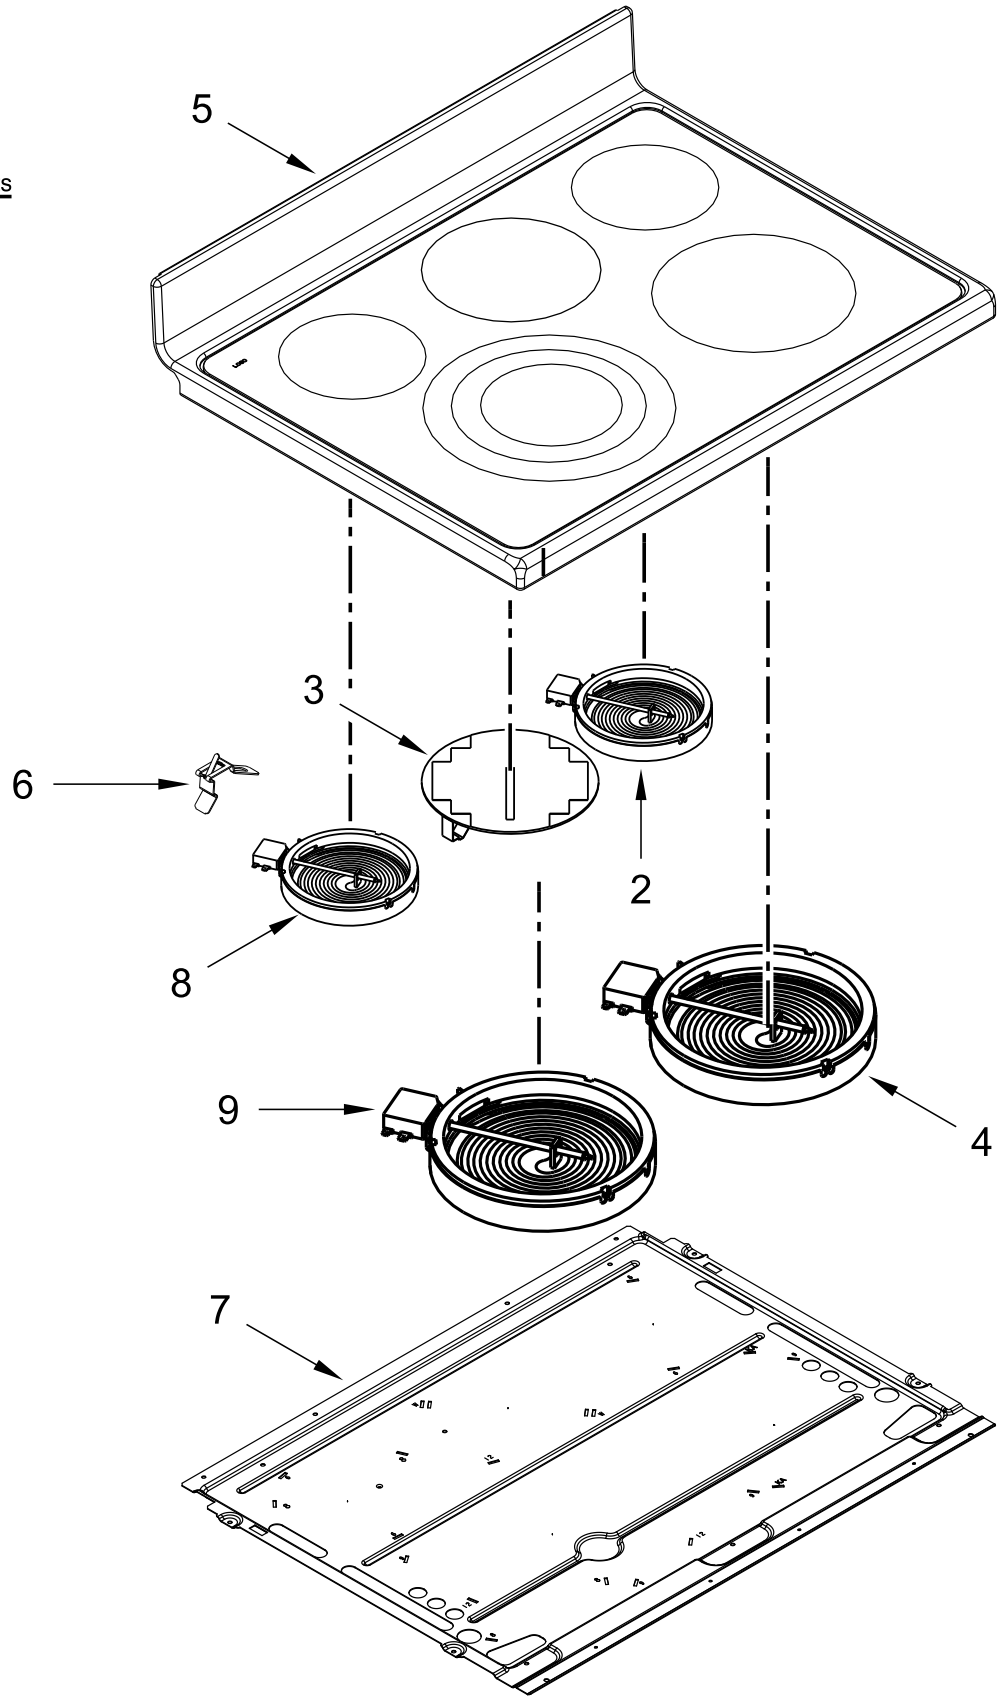

KitchenAid®

30" ELECTRIC FREESTANDING DOUBLE OVEN RANGE

MODELS:

YKFED500ESS3 (Stainless)

COOKTOP PARTS

COOKTOP PARTS

<u>Illus. No.</u>	<u>Part No.</u>	<u>Description</u>	<u>Illus. No.</u>	<u>Part No.</u>	<u>Description</u>	<u>Illus. No.</u>	<u>Part No.</u>	<u>Description</u>
1		Literature Parts	7	W10260946	Panel, Element Support	9	W10670279	Element (2700W) (Left Front)
	W10694055	Guide, Use & Care						FOLLOWING PARTS NOT ILLUSTRATED
	W10694065	Instructions, Installation	8	W10270604	Element (700W) (Left Rear)		W11190444	Harness, Main
	W10647745	Sheet, Tech					W11172425	Harness, Infinite Switch (Left)
	9762761	Tips, Safe Cooking (English)					W11172427	Harness, Infinite Switch (Right)
	W10065852	Tips, Safe Cooking (French)					W11172428	Harness, EOL (DOFSR)
2	8273994	Element (1200W) (Right Rear)					W11172531	Harness, Sensor & Locks
3	W10799048	Element, Warm Zone					W11171874	Harness, Cooktop
4	W10251108	Element (3200W) (Right Front)					7101P027-60	Screw, Ground
5		Cooktop					8019P013-60	Clip, Wire Lock
	W10687991	Stainless						
6	W10225448	Spring, Element						