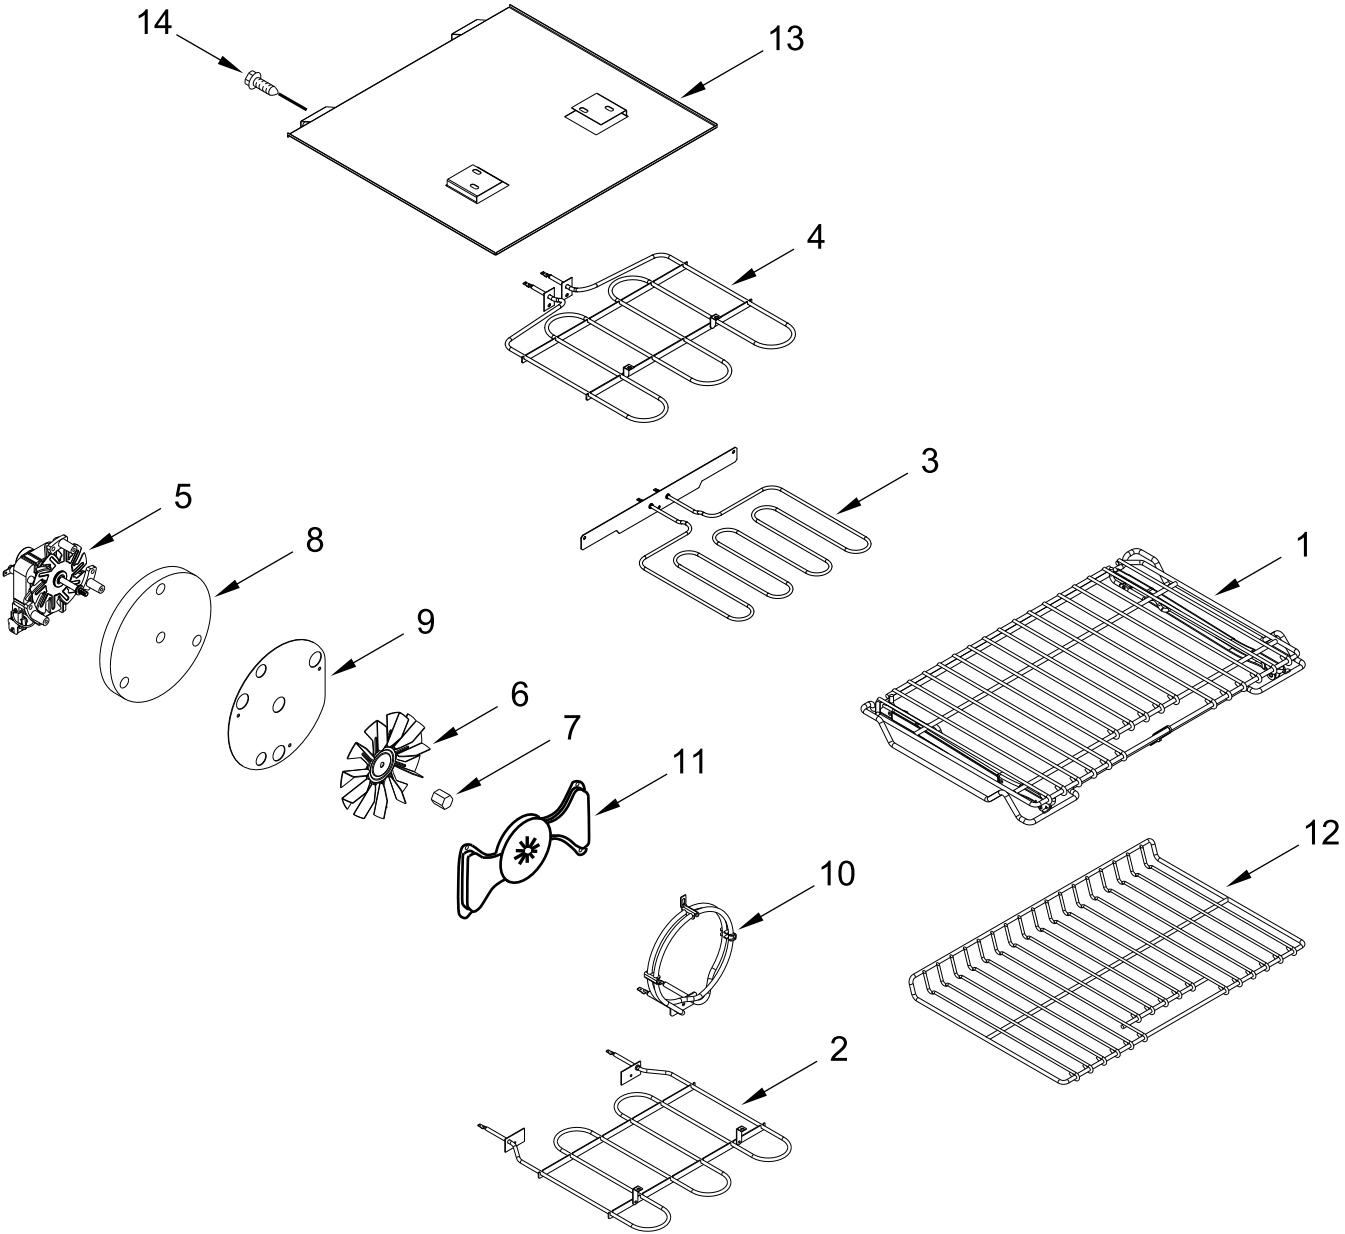

INTERNAL OVEN PARTS

INTERNAL OVEN PARTS

<u>Illus.</u> <u>No.</u>	<u>Part No.</u>	<u>Description</u>	<u>Illus.</u> <u>No.</u>	<u>Part No.</u>	<u>Description</u>	<u>Illus.</u> <u>No.</u>	<u>Part No.</u>	<u>Description</u>
1	W10570870	Rack, Oven (Telescoping)	5	W11190725	Motor, Convection	11	8303962BU	Cover, Fan
2	W10249979	Element, Broil (Lower)	6	W10631503	Blade, Fan	12	W10570887	Rack, Oven
3	W10249981	Element, Bake (Upper & Lower)	7	W10631504	Nut, Acorn (LH)	13	W10319762	Shield, Broil
4	W10317476	Element, Broil (Upper)	8	W10274268	Insulation, Convection Motor	14	7101P434-60	Screw
			9	W10339476	Plate, Insulation			
			10	W10271639	Element, Convection (240VAC)