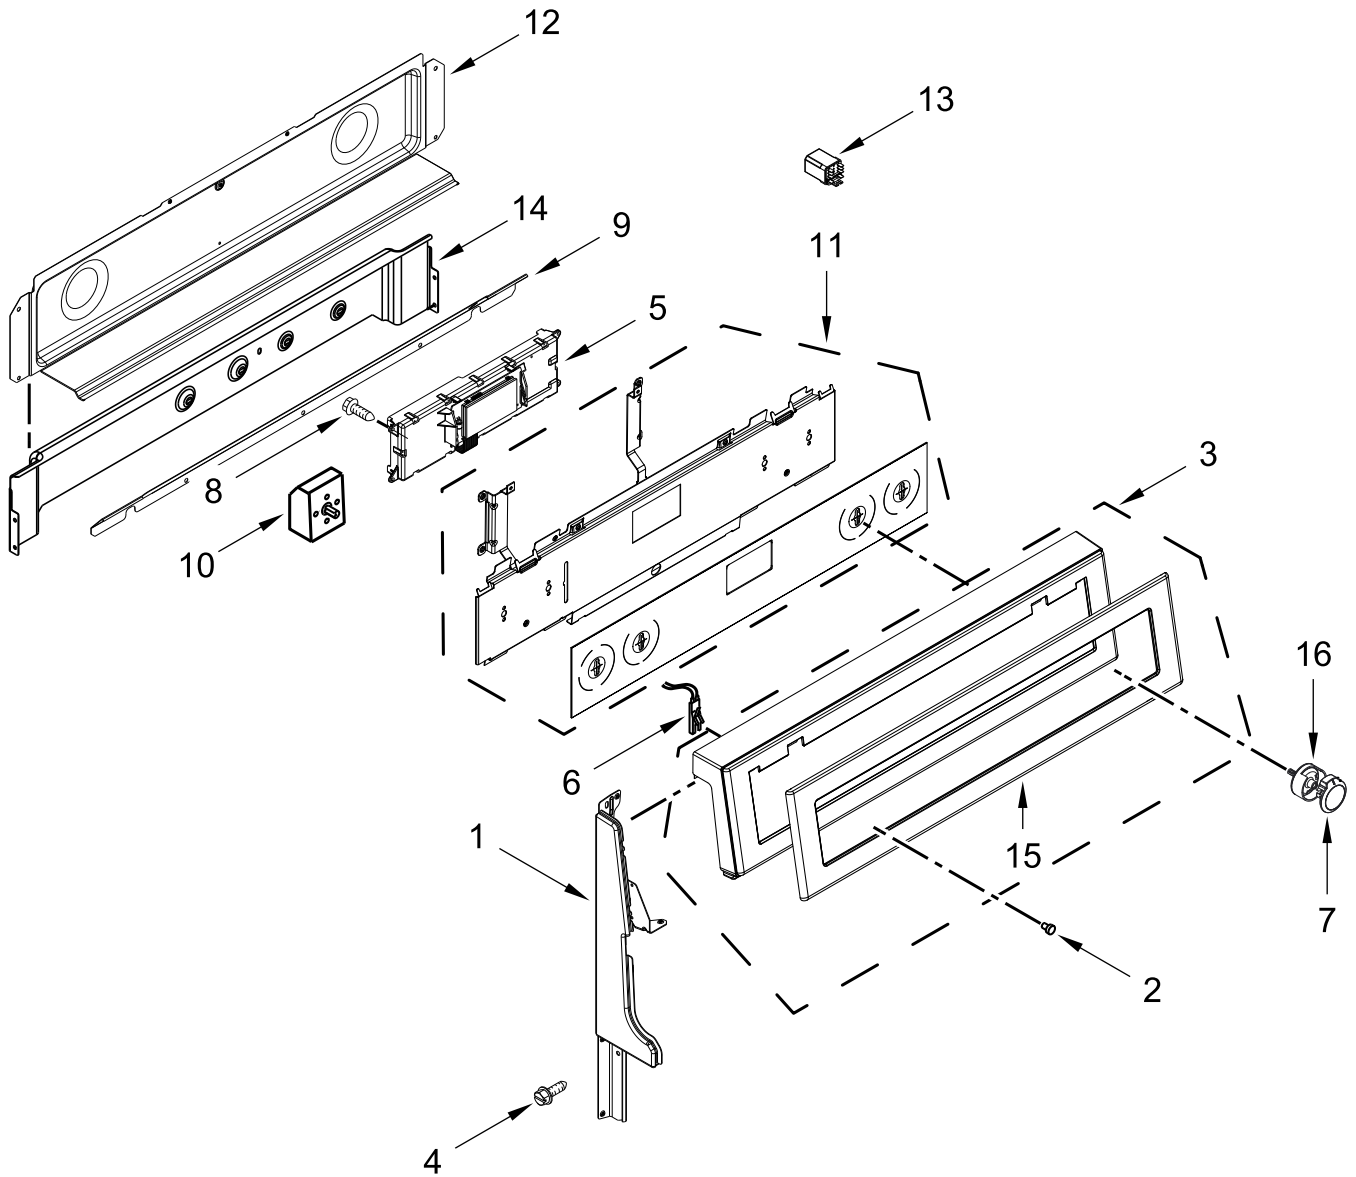

CONTROL PANEL PARTS

CONTROL PANEL PARTS

<u>Illus.</u> <u>No.</u>	<u>Part No.</u>	<u>Description</u>	<u>Illus.</u> <u>No.</u>	<u>Part No.</u>	<u>Description</u>	<u>Illus.</u> <u>No.</u>	<u>Part No.</u>	<u>Description</u>
1		Support, Backguard	9	W10299338	Shield, Wire Cover	13	W10326400	Relay (12V)
	W10319109	Black (Left)	10	W10296657	Switch, Infinite (Left Front)	14	W10278697	Shield, Vent
	W10319111	Black (Right)		W10295048	Switch, Infinite (Left Rear)	15		Skin, Control Panel (Not Serviced)
2	3196068	Lens, Indicator		W10312185	Switch, Infinite (Right Front)	16	W10645811	Bezel, Knob
3		Assembly, Control Panel		7403P373-60	Switch, Infinite (Right Rear)			
	W10645848	Stainless	11		Assembly, User Interface (Includes Light Feature)			
4	7101P633-60	Screw (Black)		W10692155	Black			
5	W10778305	Control, Electronic	12	W10776098	Cover, Backguard			
6	7407P136-60	Light, Indicator						
7		Knob						
	W10823529	Stainless						
8	7101P434-60	Screw