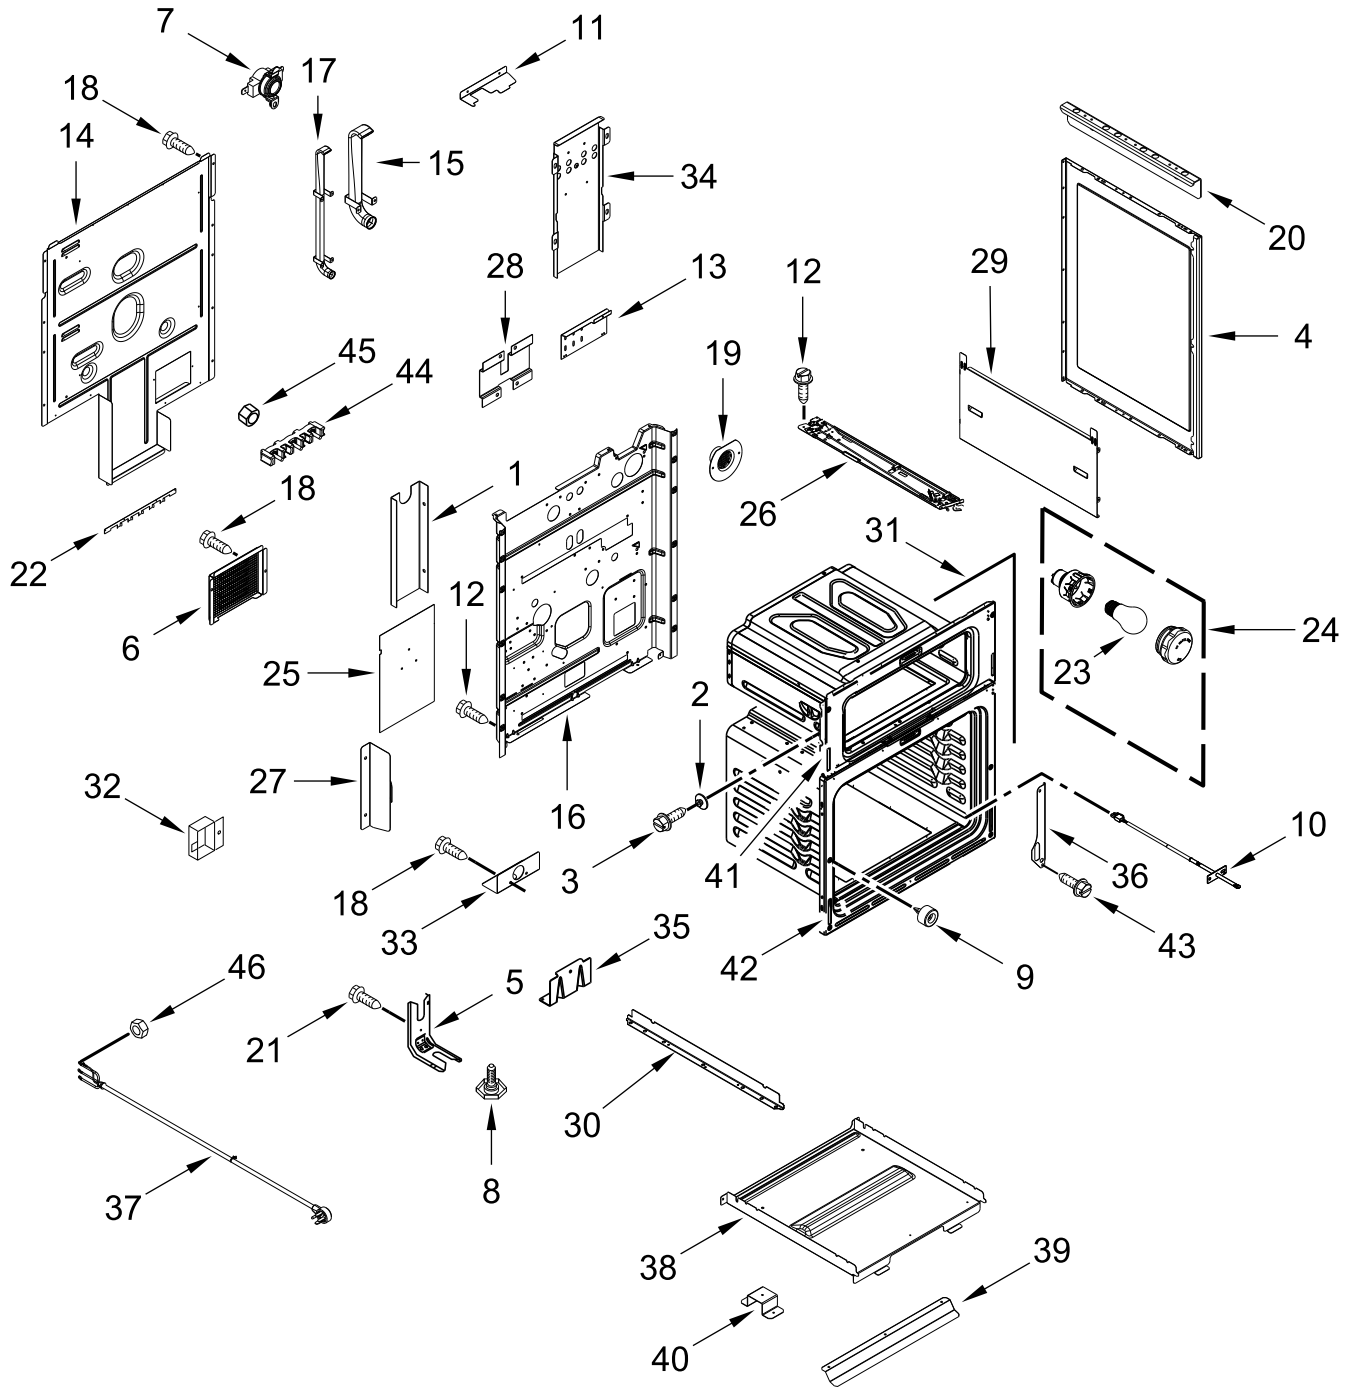

CHASSIS PARTS

CHASSIS PARTS

<u>Illus. No.</u>	<u>Part No.</u>	<u>Description</u>	<u>Illus. No.</u>	<u>Part No.</u>	<u>Description</u>	<u>Illus. No.</u>	<u>Part No.</u>	<u>Description</u>
1	W10332459	Shield, Heat	21	7101P485-60	Screw, Anti-Tip Kit	37	W10624592	Cord, Power
2	W10237689	Spacer, Side Panel	22	8036P012-60	Shield, Power Cord	38	W10548601	Pan, Element
3	W10267456	Screw, Shoulder	23	7407P103-60	Bulb, Light	39	W10253470	Bracket, Retaining
4	W10668723	Panel, Side Black	24	W10454648	Assembly, Light	40	W10260545	Clip, Retaining
5	3801F656-51	Bracket, Anti-Tip	25	W10311987	Shield, Cord (Right)	41	W10606341	Front, Main (Upper)
6	W10312612	Cover, Access (Terminal Block)	26	W10683517	Lock, Rear Mount	42	W10308654	Front, Main (Lower)
7	7403P899-60	Switch, High Limit	27	W10268560	Cover, Wire Lower	43	4449040	Screw
8	7101P507-60	Foot, Leveler	28	7003P104-60	Insulator, Heat Shield	44	W10246624	Block, Terminal
9	W10105790	Bumper & Screw	29	W10538516	Shield, Side Insulation	45	3400029	Nut
10	7430P044-60	Sensor, Oven	30	W10357697	Bracket, Side Panel	46	7103P027-60	Nut
11	W10268559	Cover, Lower Wire	31	W10337392	Gasket, Oven Door (Upper)			FOLLOWING PARTS NOT ILLUSTRATED
12	7101P426-60	Screw		W10269069	Gasket, Oven Door (Lower)	W10271637		Insulation, Floor
13	W10332449	Shield, Cord	32	8285593	Cover, Connector	W10308393		Insulation, Wrapper
14	W10261386	Cover, Main Wire	33	W10190166	Bracket, Power Supply	W10322111		Insulation, Back
15	W10337391	Tube, Vent (Upper)	34	W10261388	Bracket, Terminal	W10204079		Insulation, Middle
16	W10668730	Back, Main	35	W10863342	Support, Lower Oven	W10204085		Insulation, Main Front Strip
17	W10323793	Tube, Vent (Lower)	36	W10410463	Cover, Hinge (Left)	W10272326		Insulation, Hidden Bake Pouch
18	7101P434-60	Screw		W10410461	Cover, Hinge (Right)			
19	W10322408	Adapter, Vent Tube						
20	W10319087	Bracket, U Channel