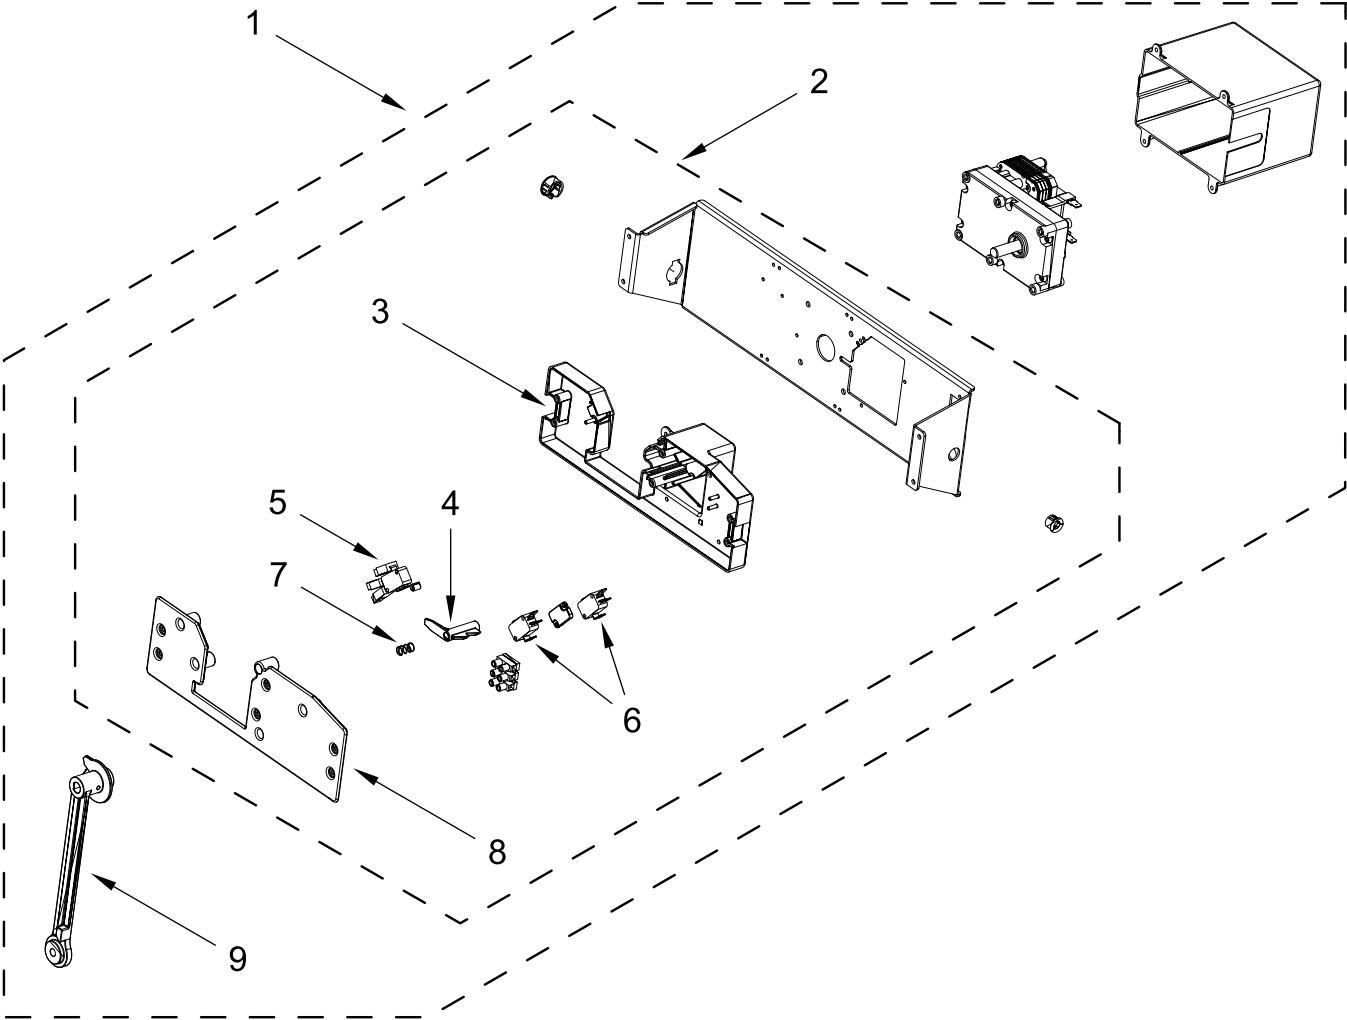

**KitchenAid®**

**30" AND 36" RETRACTABLE DOWN DRAFT VENT SYSTEM**

**MODELS:**

KXD4630YSS5 (Stainless)

KXD4636YSS5 (Stainless)

# VENTILATION PARTS

<u>Illus.</u> <u>No.</u>	<u>Part No.</u>	<u>Description</u>	<u>Illus.</u> <u>No.</u>	<u>Part No.</u>	<u>Description</u>	<u>Illus.</u> <u>No.</u>	<u>Part No.</u>	<u>Description</u>
1		Literature Parts	8		Filter, Grease	18	W11188522	Hardware, Installation
	W10342489	Use and Care Guide / Installation Instructions		W10422877	30" Model			ACCESSORIES
				W10422876	36" Model		W10798405	30" Tape Kit
2	W11097349	Kit, Switch Filter	9	W10421280	Arm, Upper		W10798404	36" Tape Kit
3	W10421517	Clip, Top Trim	10	W10422765	Screw Upper			Trim, Top
4		Trim, Top	11	W10422764	Screw Lower		W10388169	30" White
	W10421498	30" Stainless	12	W10849492	Assembly, Blower		W10387672	30" Black
	W10421497	36" Stainless	13	W11088233	Control, Hood		W10388170	36" White
5		Cover, Front	14	W10291572	Damper, Hood		W10387675	36" Black
	W10798407	30" Model	15	W10313841	Damper, Hood			
	W10798400	36" Model	16	W11187308	Assembly, Motor			
6	W10421518	Clip, Top Trim			(See Motor Assembly Parts page for full breakdown)			
7	W10899381	Button, Control	17	W11233209	Leg, Lower Support			

# MOTOR ASSEMBLY PARTS