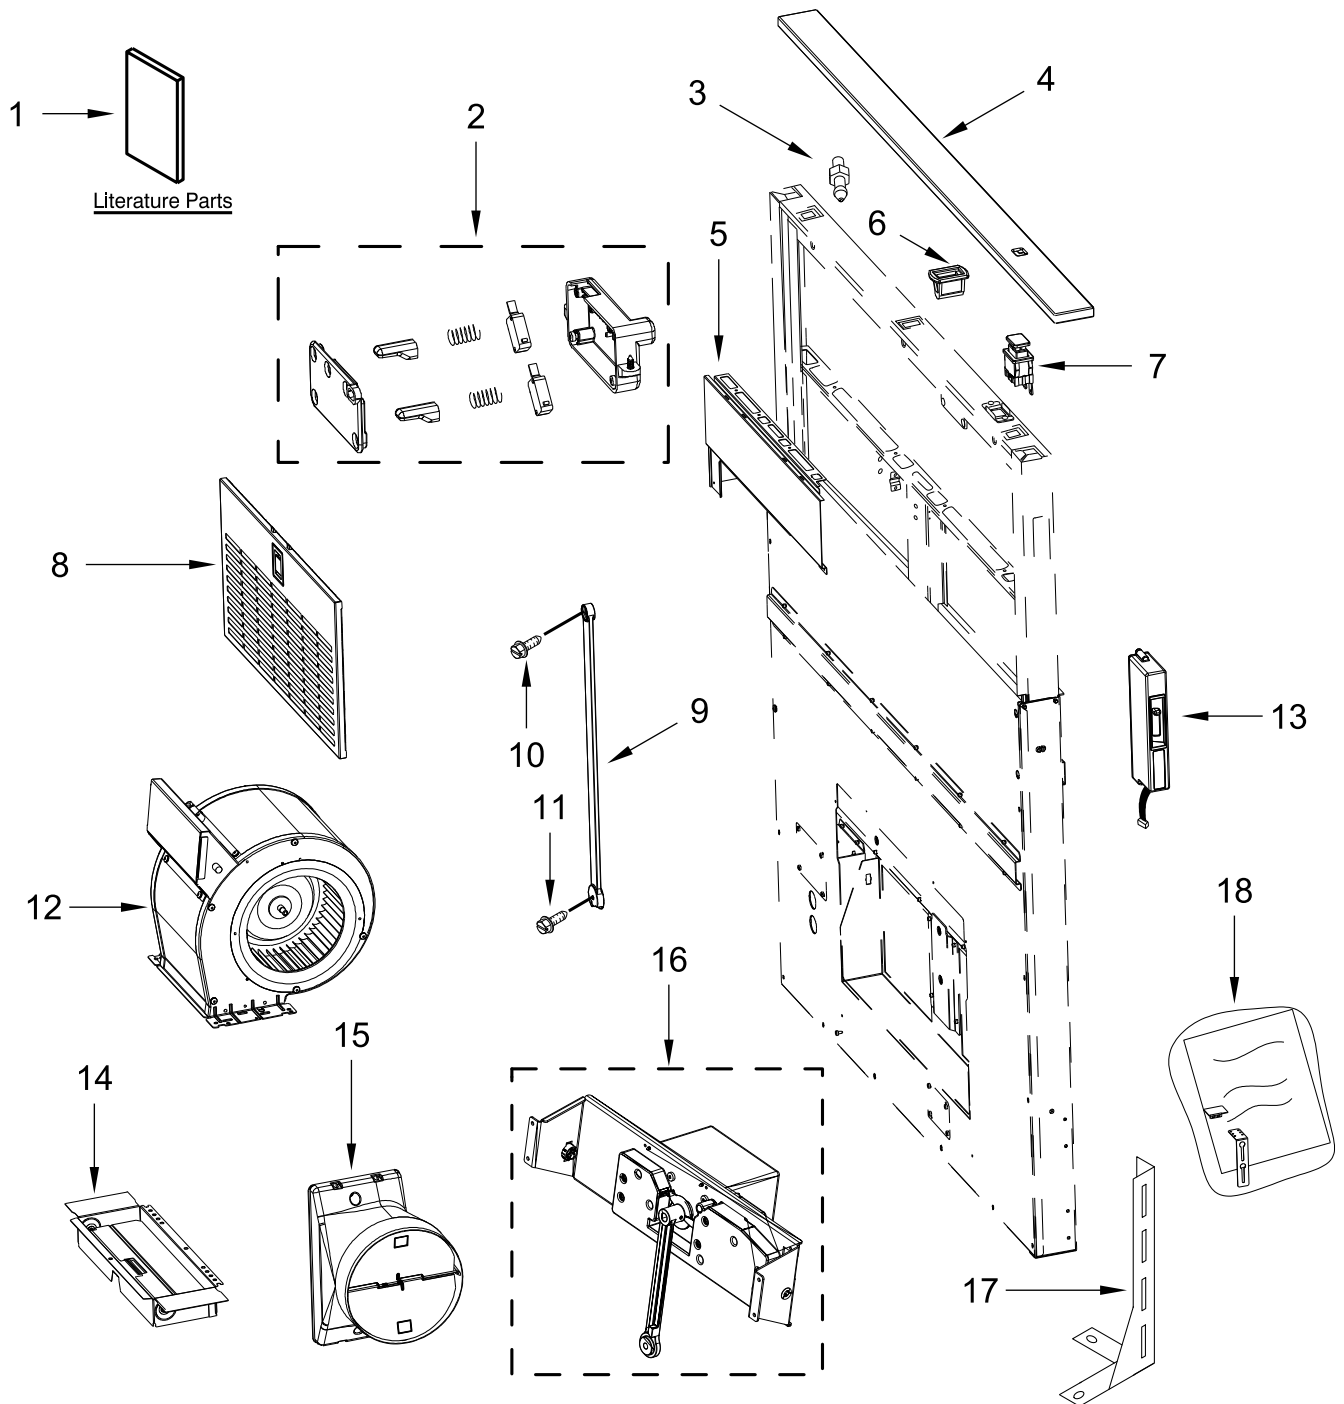

**KitchenAid®**

**30" AND 36" RETRACTABLE DOWN DRAFT VENT SYSTEM**

**MODELS:**

KXD4630YSS5 (Stainless)

KXD4636YSS5 (Stainless)

# VENTILATION PARTS

<u>Illus.</u> <u>No.</u>	<u>Part No.</u>	<u>Description</u>	<u>Illus.</u> <u>No.</u>	<u>Part No.</u>	<u>Description</u>	<u>Illus.</u> <u>No.</u>	<u>Part No.</u>	<u>Description</u>
1		Literature Parts	8		Filter, Grease	18	W11188522	Hardware, Installation
	W10342489	Use and Care Guide / Installation Instructions		W10422877	30" Model			ACCESSORIES
				W10422876	36" Model		W10798405	30" Tape Kit
2	W11097349	Kit, Switch Filter	9	W10421280	Arm, Upper		W10798404	36" Tape Kit
3	W10421517	Clip, Top Trim	10	W10422765	Screw Upper			Trim, Top
4		Trim, Top	11	W10422764	Screw Lower		W10388169	30" White
	W10421498	30" Stainless	12	W10849492	Assembly, Blower		W10387672	30" Black
	W10421497	36" Stainless	13	W11088233	Control, Hood		W10388170	36" White
5		Cover, Front	14	W10291572	Damper, Hood		W10387675	36" Black
	W10798407	30" Model	15	W10313841	Damper, Hood			
	W10798400	36" Model	16	W11187308	Assembly, Motor			
6	W10421518	Clip, Top Trim			(See Motor Assembly Parts page for full breakdown)			
7	W10899381	Button, Control	17	W11233209	Leg, Lower Support			