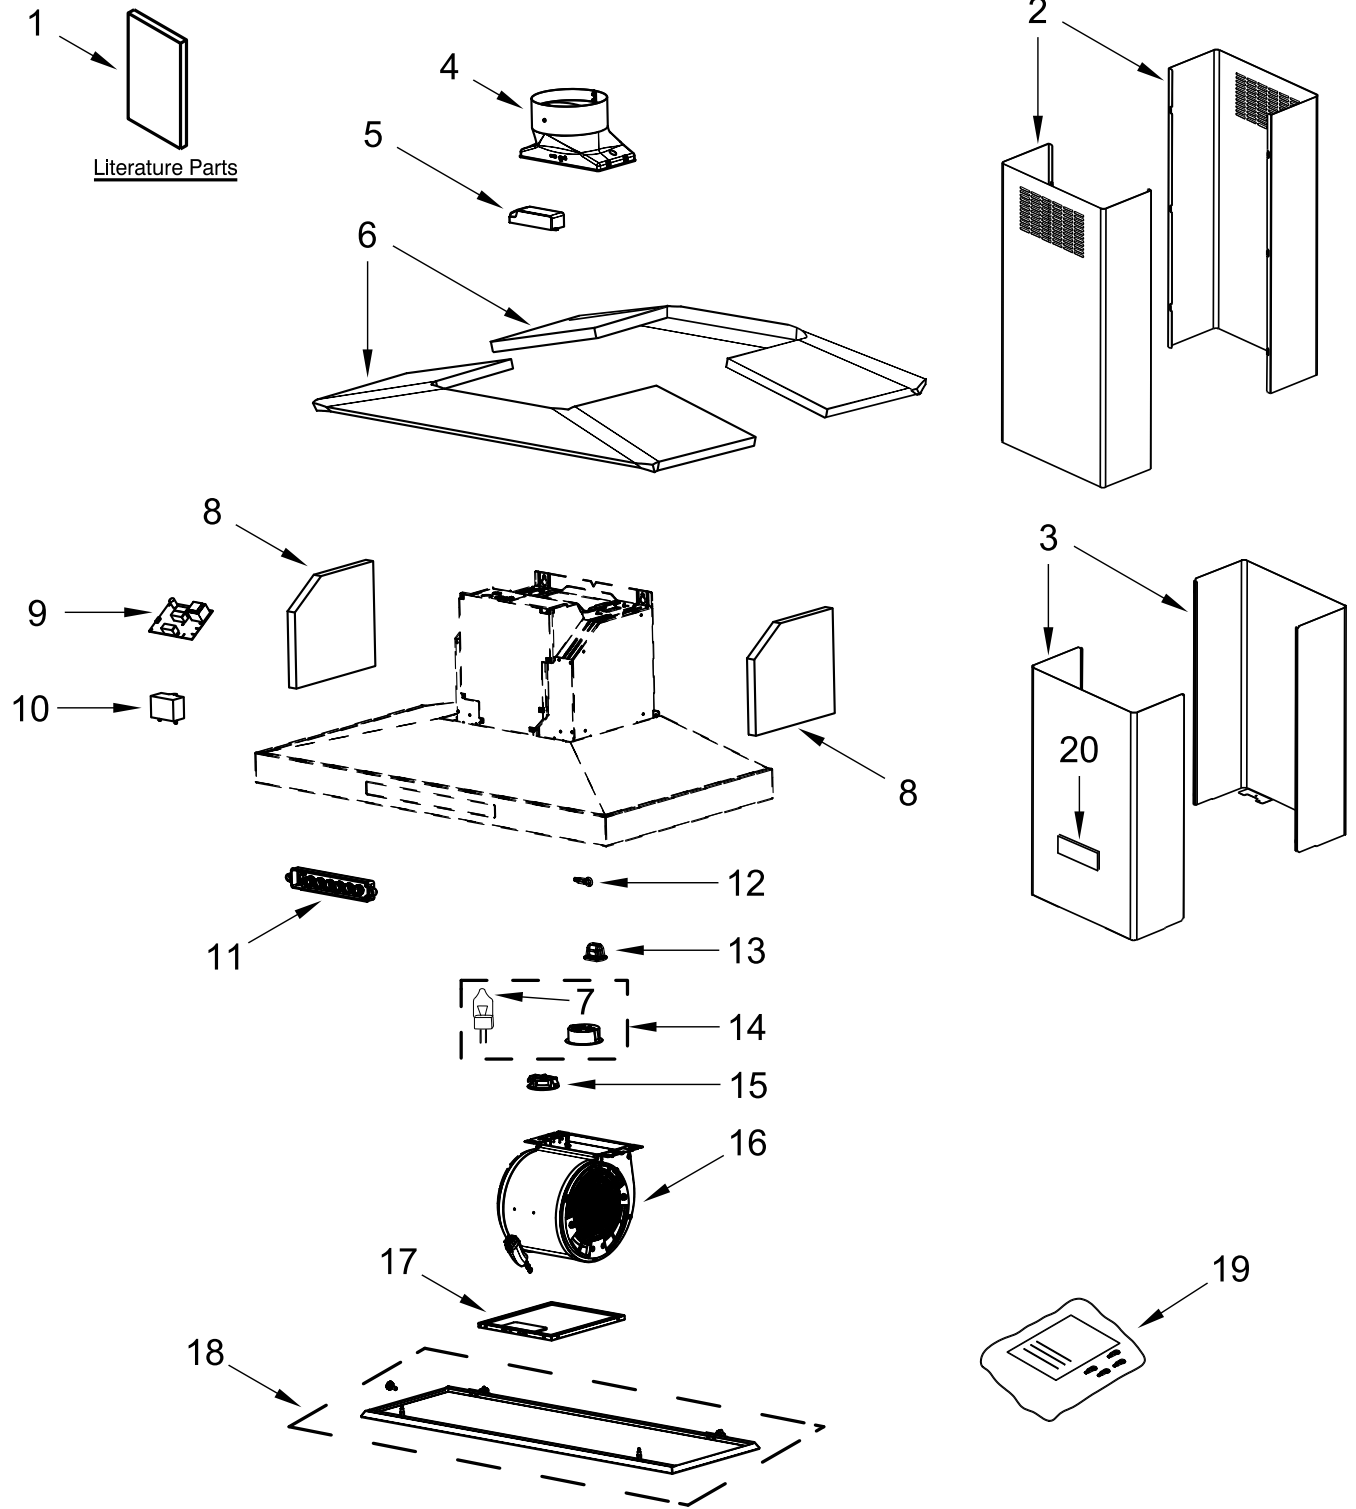

KitchenAid®

**36" PROFESSIONAL HOOD
(Island-Mount Perimetric Canopy)**

MODELS:

KVIB606DBS2 (Black Stainless)

HOOD PARTS

HOOD PARTS

<u>Illus. No.</u>	<u>Part No.</u>	<u>Description</u>	<u>Illus. No.</u>	<u>Part No.</u>	<u>Description</u>	<u>Illus. No.</u>	<u>Part No.</u>	<u>Description</u>
1		Literature Parts	11	W10716813	Control, Electronic	20		Badge
	W10674119	Use and Care Guide	12	W10716822	Sensor, Speed	W10518673		Stainless
2	W10795138	Chimney, Upper	13	W10735735	Clip, Panel			ACCESSORIES
3	W10795137	Chimney, Lower	14	W10638164	Assembly, Light	W10692910		Kit, Charcoal Filter (For non-vented installations only)
4	W10592040	Damper, Hood	15	W10795142	Light, LED	W10692909		Kit, Recirculation (For non-vented installations only)
5	W11281878	Driver, LED	16	W10638161	Blower, Fan	W10750880		Kit, Chimney Extension
6		Insulation	17	W10727013	Filter, Grease	W10446915		Kit, 6" Makeup Air
	W10717245	36" Model Only	18		Panel, Perimetric	W10613691		Kit, Power Cord
7	W10571723	Bulb, Halogen 40 Watts		W10795232	36" Model Only	W10692945		Kit, In-Line Smart
8	W10717244	Insulation, Side	19	W10795224	Hardware, Installation			
9	W11291913	Board, Control						
10	W11245979	Capacitor (25 MF)						