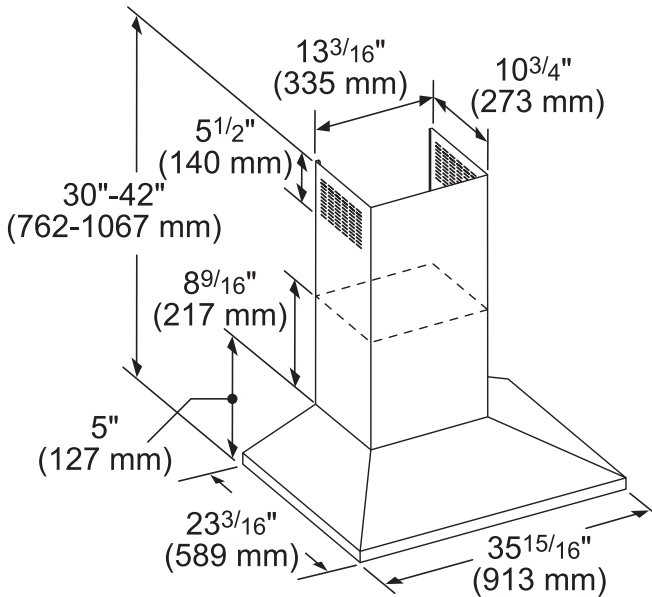

TECHNICAL DETAILS

Watts (W)	455 W
Current (A)	15 A
Volts (V)	120 V
Frequency (Hz)	60 Hz
Plug Type	3 Prong
Conduit Length	60"

DIMENSIONS & WEIGHT

Overall Appliance Dimensions (Width of Canopy Included) (HxWxD) (in)	30" – 42" x 35 15/16" x 23 3/16"
Height of the Chimney (in)	25" – 27"
Accommodates Ceiling Heights	Up to 9' Ceiling Heights
Required Distance Above Cooktop / Range Cooking Surface	30" / 30"
Diameter of Air Duct (in) Top	8"
Net Weight (lbs)	69 lbs

WARRANTY

Limited Warranty Parts and Labor	2 Year
----------------------------------	--------

*On speed 1 for ducted installation

HMCB36WS

36-INCH CHIMNEY WALL HOOD WITH BLOWER

MASTERPIECE® SERIES

HOOD DIMENSIONS

measurements in inches (mm)

OPTIONAL ACCESSORIES

CHIMNEY EXTENSION KIT CHXTHMCB

Telescoping design for extension up to 12' ceiling heights

RECIRCULATION KIT RECHMCB

Ideal for applications where ducting out is not possible