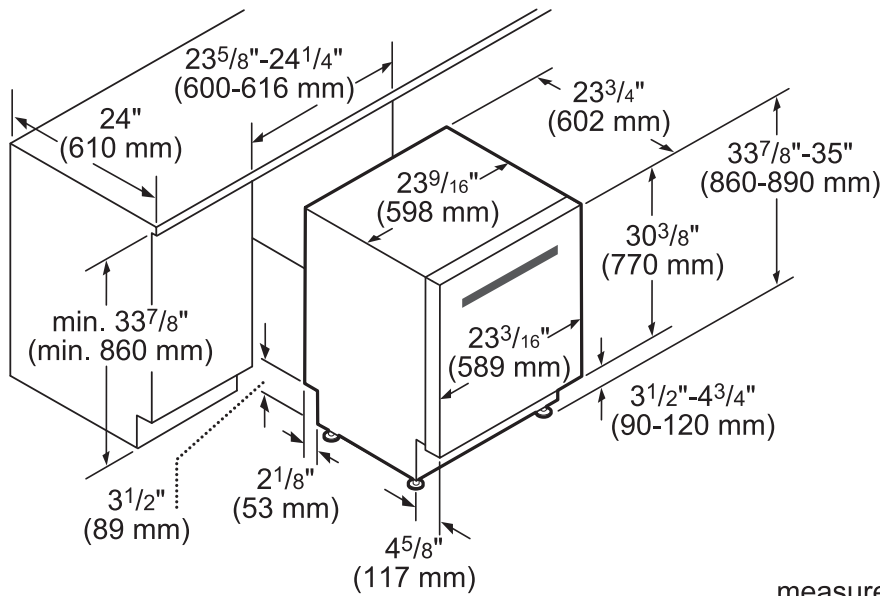

DWHD770WFP

SAPPHIRE® 7-PROGRAM DISHWASHER

PROFESSIONAL SERIES HANDLE

WARRANTY

Limited Warranty, Entire Appliance, Parts and Labor	2 Year
Limited Warranty for Microprocessor or Printed Circuit Board; Parts Only	3rd to 5th Year
Limited Warranty for Racks (Does Not Include Rack Components); Parts Only	3rd to 5th Year
Limited Warranty for Rust-through On Inner Tub Liner; Parts Only	Lifetime

DISHWASHER & CUTOUT DIMENSIONS

measurements in inches and mm

These warranties give you specific legal rights and you may have other rights that vary from state to state. Full warranty and limited warranty from date of installation. For complete warranty details, refer to your Use & Care manual, or ask your dealer.

Specifications are for planning purposes only. Refer to installation instructions and consult your countertop supplier prior to making counter opening. Consult with a heating and ventilation engineer for your specific ventilation requirements. For the most detailed information, refer to installation instructions accompanying product or write to Thermador indicating the model number. Specifications are correct at time of printing. Thermador reserves the right to change product specifications or design without notice. Some models are certified for use in Canada. Thermador is not responsible for products that are transported from the U.S. for use in Canada.