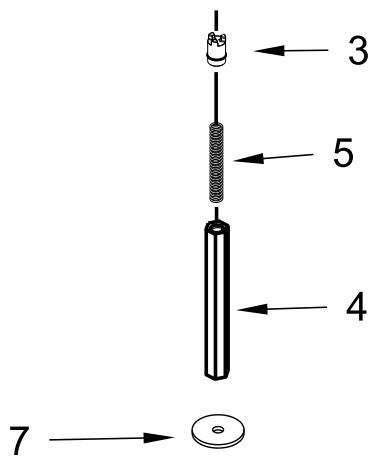

MOTOR AND ICE CONTAINER PARTS

MOTOR AND ICE CONTAINER PARTS

<u>Illus. No.</u>	<u>Part No.</u>	<u>Description</u>
1	W11251049	Container, Ice (Complete)
2	W10693542	Assembly, Latch
3	2220458	Coupling, Bottom
4	W10258544	Shaft, Drive
5	W10754509	Spring, Coupling
6	W11240062	Assembly, Mounting Plate
7	2305382	Boot, Rubber

<u>Illus. No.</u>	<u>Part No.</u>	<u>Description</u>
8	W10291905	Gasket
9	W10400435	Gasket, Foam
10	W11117906	Motor, Dispenser
11	W10669473	Cover, Container
12	W10691248	Plate, Switch
13	W10666871	Rocker, Switch
14	W11032814	Switch, Rocker Arm
15	W10749467	Filler, EPS Icemaker Cover

<u>Illus. No.</u>	<u>Part No.</u>	<u>Description</u>
16	W10646076	Assembly, Wire Jumper Switch
17	W11130444	Assembly, Ice Maker
18	W10765378	Assembly, Motor Box
19	W10166854	Gasket