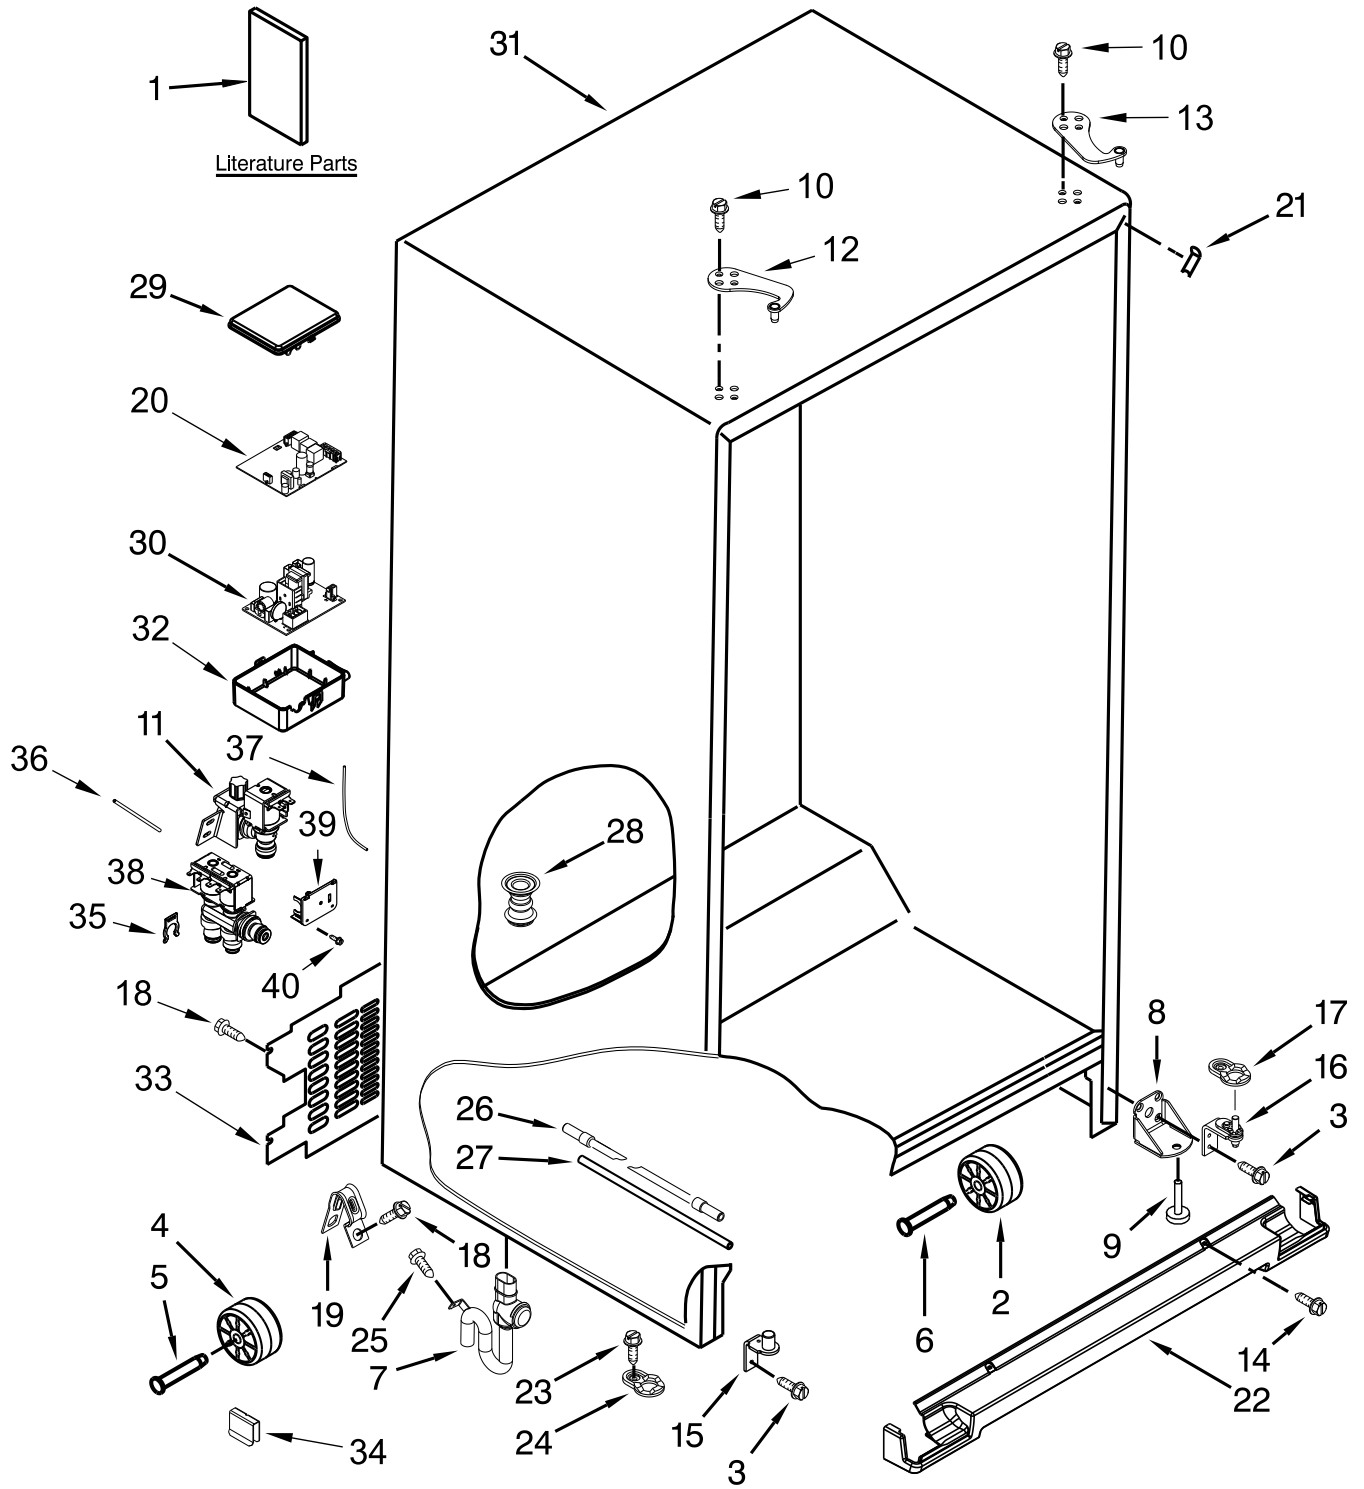

CABINET PARTS

CABINET PARTS

<u>Illus. No.</u>	<u>Part No.</u>	<u>Description</u>	<u>Illus. No.</u>	<u>Part No.</u>	<u>Description</u>	<u>Illus. No.</u>	<u>Part No.</u>	<u>Description</u>
1		Literature Parts	15		Hinge, Bottom (Freezer)	24		Closer, Door (Freezer)
	W10768946	Use & Care Guide		W10249950	Black		W10770895	Black
	W10751694	Service & Wiring Sheet		W10249952	Grey		W10770893	Grey
	W11356052	Energy Guide	16		Hinge, Bottom (Refrigerator)	25	W10001250	Screw
2	2150304	Roller		W11084348	Black	26	W10279882	Tube, Filter Inlet
3	W10297485	Screw		W11084346	Grey	27	W10279885	Tube, Filter Outlet
4	12477102	Roller				28	W10370680	Fitting, Drain
5	12477202	Axle, Roller	17		Closer, Door (Refrigerator)	29	12957702	Lid, HV Box
6	981125	Rivet, Roller		W10877807	Black	30	W10797301	Electronic Control
7	W10369091	Tube, Drain		W10877804	Grey	31		Cabinet (Not A Serviceable Part)
8	W10900758	Bracket, Foot	18	W10141645	Screw	32	W10247993	Box, Control
9	W10141622	Brake, Roller	19	W11242280	Clamp, Power Cord	33	W11318404	Cover, Unit
10	W10308751	Screw (Black)	20	W10226427	Control, Electronic (Power Supply)	34	2223388	Clip, Axle Retainer
11	W10498992	Valve, Inlet	21		Filler, Wrapper	35	W11175632	Locking Ring (1/4)
12		Hinge, Top (Freezer)		12587703B	Black		W11175631	Locking Ring (5/16)
	W10901052	Black		12587703AP	Grey	36	W10811572	Insulating tube
	W10901054	Grey	22		Grille	37	W10238092	Tube, Water
13		Hinge, Top (Refrigerator)		W10713158	Black	38	W10341320	Assembly, Dual Water Valve
	W10901047	Black		W10713153	Grey	39	W10237915	Bracket, Water Valve
	W10901049	Grey	23	W10142234	Screw	40	W10141625	Screw
14	W10308487	Screw (Black)						
	W10308489	Screw (Grey)