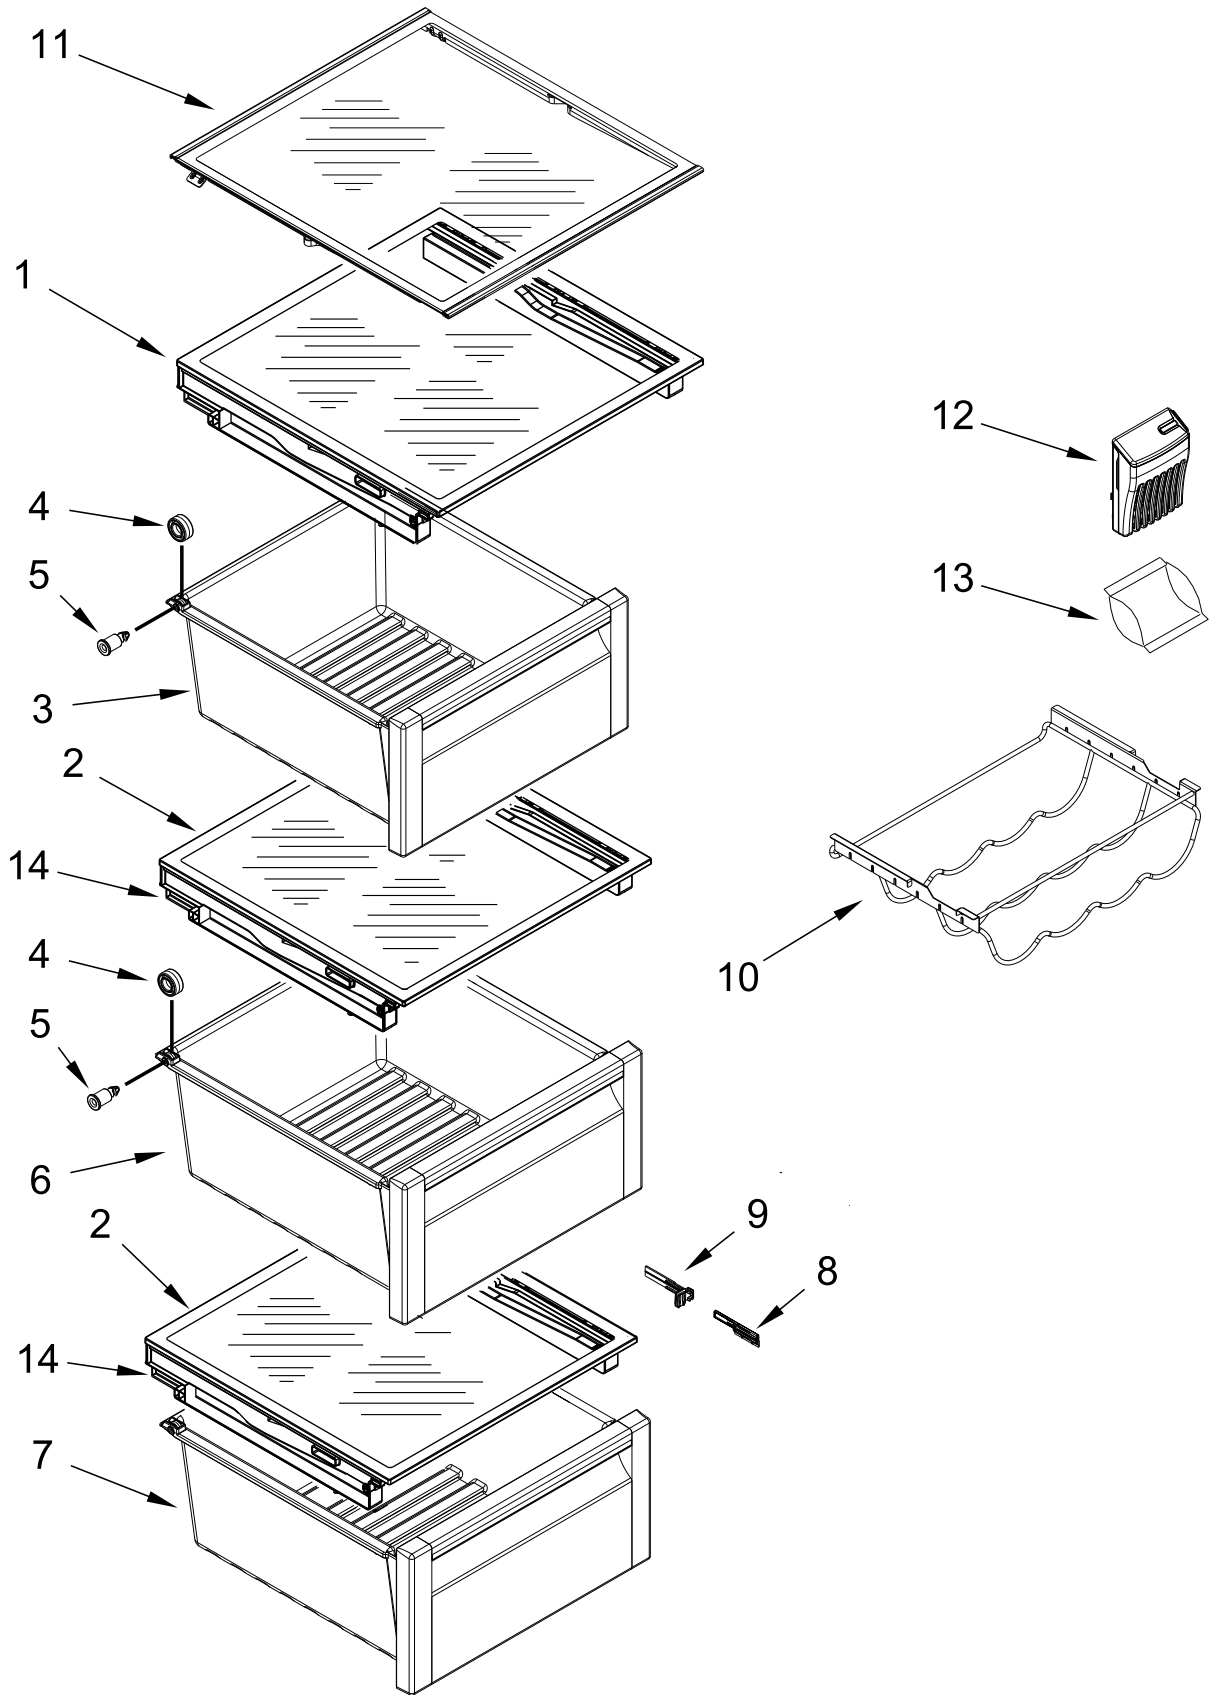

REFRIGERATOR SHELF PARTS

REFRIGERATOR SHELF PARTS

<u>Illus.</u> <u>No.</u>	<u>Part No.</u>	<u>Description</u>	<u>Illus.</u> <u>No.</u>	<u>Part No.</u>	<u>Description</u>	<u>Illus.</u> <u>No.</u>	<u>Part No.</u>	<u>Description</u>
1	W10387390	Shelf, Snack Pan	7	W10531080	Meat Pan	13	W10346771	Filter, Produce Preserver
2	W10362173	Assembly, Cover	8	W10316452	Housing, Humidity			
3	W10542033	Snack Pan	9	W10257334	Slide, Humidity	14		Rail, Track
4	W10628713	Roller, Pan	10	W10478548	Wine Rack		W10257467	Left Side
5	W10628712	Axle, Roller	11	W11180788	Assembly, Shelf		W10257466	Right Side
6	W10531078	Crisper Pan	12	W10408747	Holder, Filter