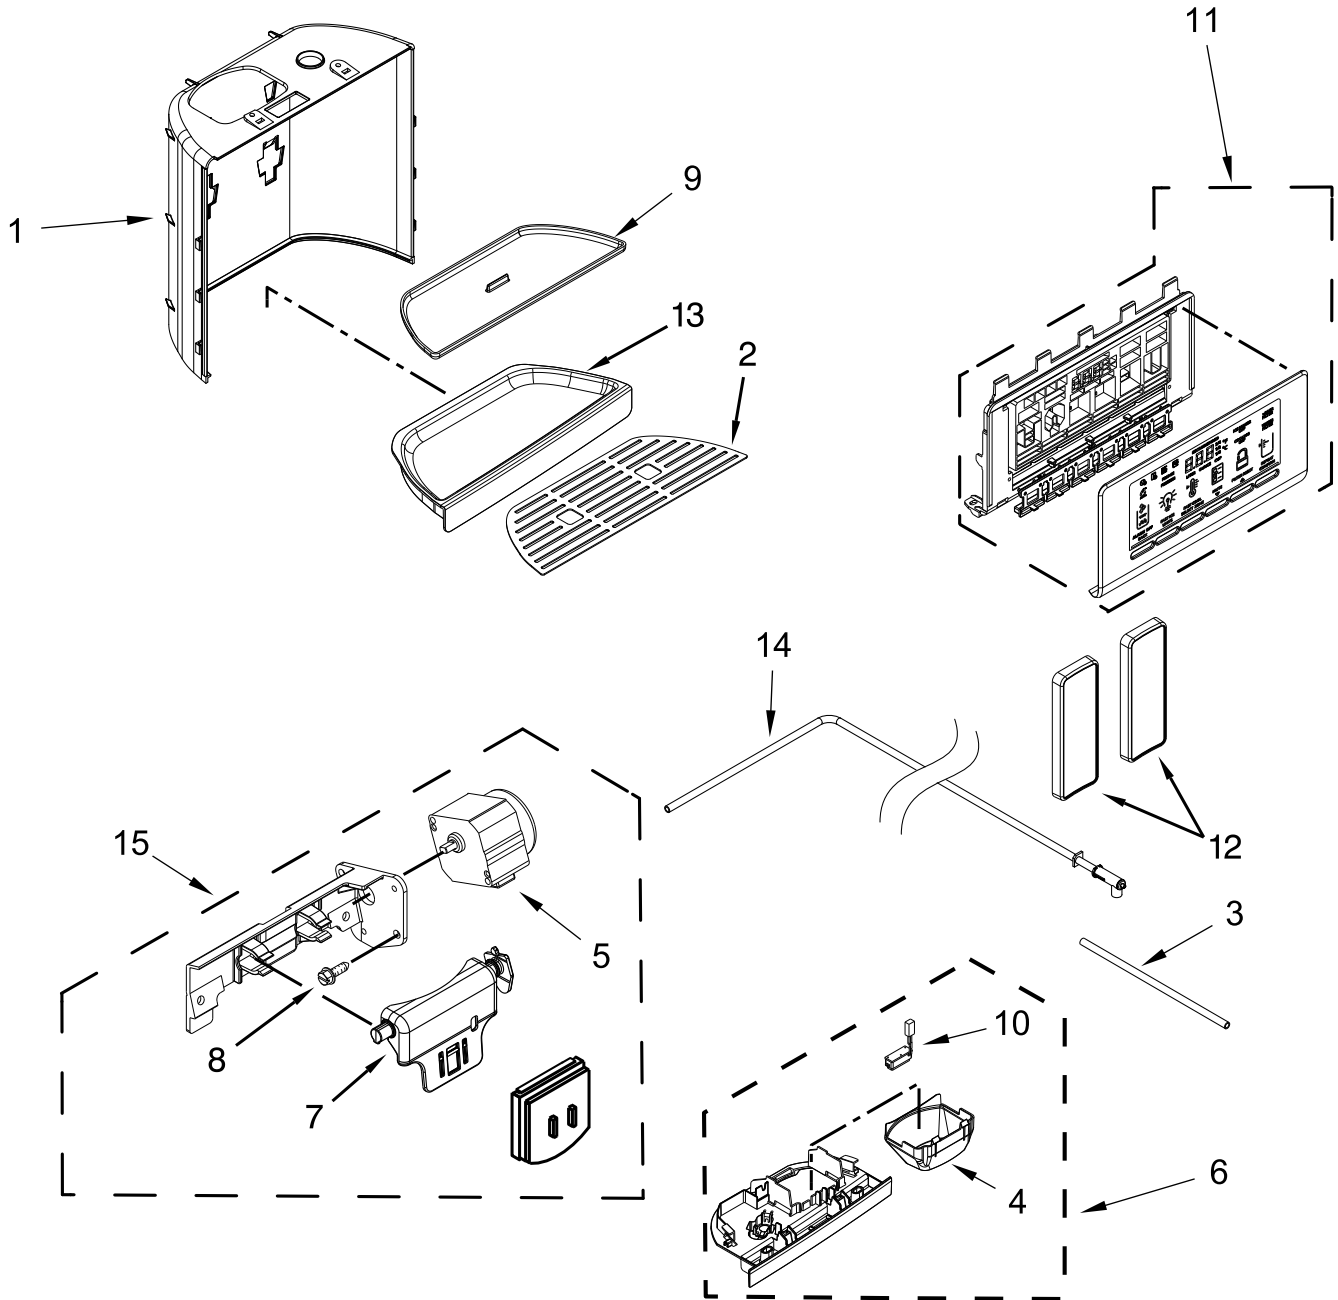

DISPENSER PARTS

DISPENSER PARTS

<u>Illus.</u> <u>No.</u>	<u>Part No.</u>	<u>Description</u>	<u>Illus.</u> <u>No.</u>	<u>Part No.</u>	<u>Description</u>	<u>Illus.</u> <u>No.</u>	<u>Part No.</u>	<u>Description</u>
1		Wall, Dispenser False	8	4449745	Screw	12		Pad, Ice and Water
	W10317259	Black	9		Drip Tray, Insert		W10317253	Black
2	W10317270	Grate, Drip Tray		W10317275	Black		W10346924	Grey
3	W10876364	Tube, Water	10	W10238083	Assembly, LED	13		Tray, Housing
4	W10435760	Guide, Ice	11	W10798784	User Interface Assembly		W10317265	Black
5	W10205978	Motor, Dispenser				14	W10386778	Assembly, Water Fitting
6	W10353593	Assembly, Seperator				15	W10781990	Assembly, Ice Door
7	W10346124	Support, Ice Door