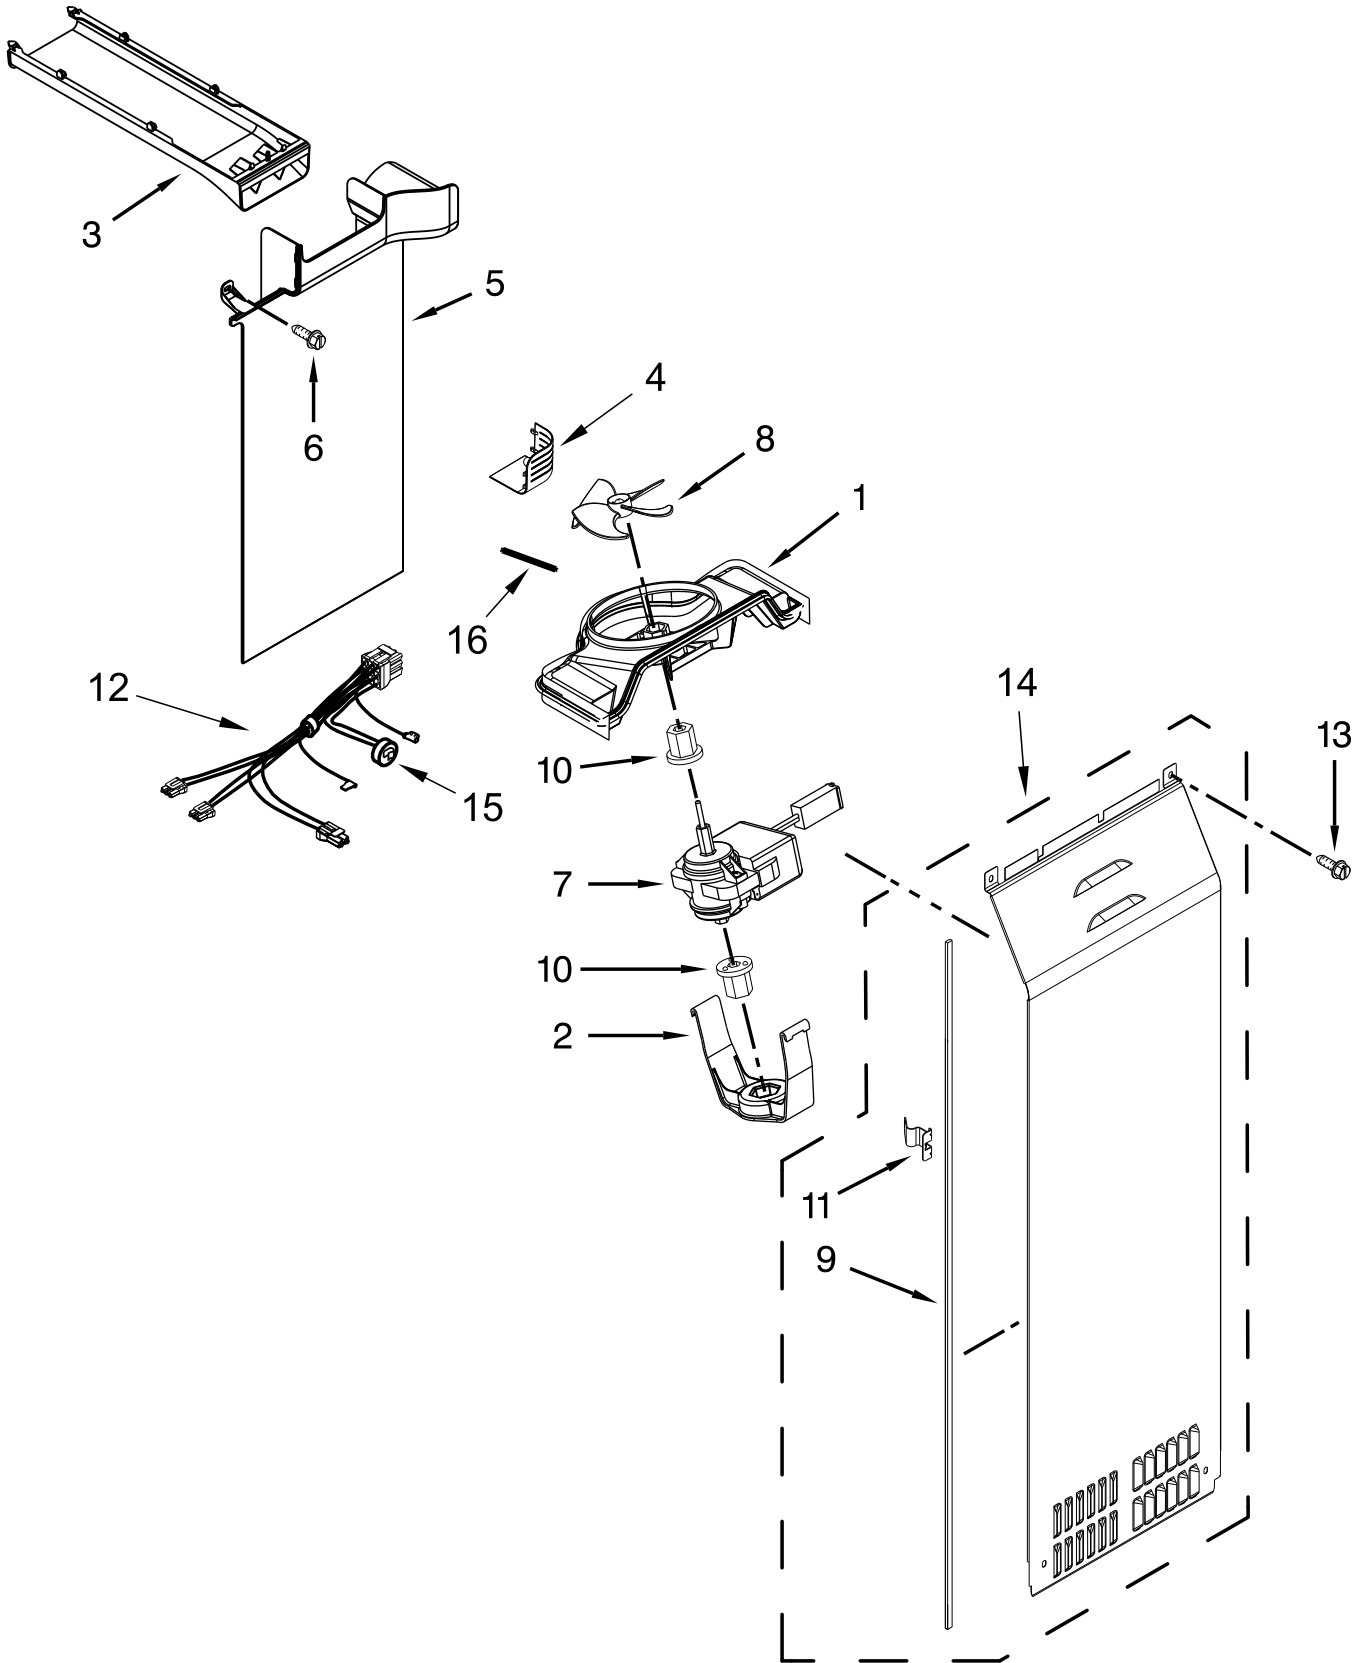

AIR FLOW PARTS

AIR FLOW PARTS

<u>Illus.</u> <u>No.</u>	<u>Part No.</u>	<u>Description</u>	<u>Illus.</u> <u>No.</u>	<u>Part No.</u>	<u>Description</u>	<u>Illus.</u> <u>No.</u>	<u>Part No.</u>	<u>Description</u>
1	W10251462	Scroll, Fan	9	W10240370	Gasket, Evaporator Cover	15		Bi-Metal Defrost (Not Serviced)
2	2223733	Retainer, Fan Motor	10	W10449920	Grommet, Motor	16	W11205489	Foam
3	W10550199	Duct, Upper Air	11	W10369602	Clip, Evaporator Cover			
4	W10260382	Cover, Light	12	W11229010	Assembly, Evaporator Fan Wire (Includes Bi-Metal Defrost)			
5	W10382898	Duct, Freezer Air	13	W10142292	Screw			
6	W10001260	Screw	14	W10388268	Cover, Evaporator			
7	W11243741	Motor, Fan						
8	2169142	Blade, Fan