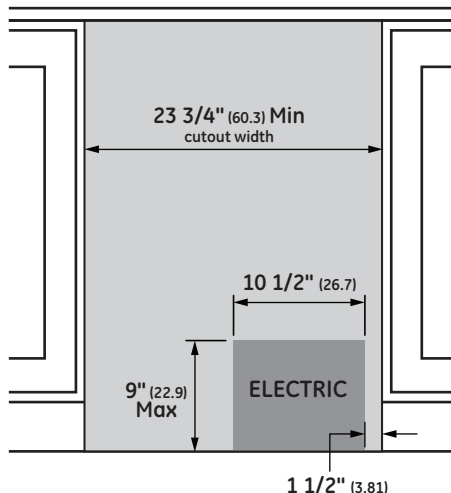

OVERALL DIMENSIONS

SPECIFICATIONS

Overall Width	23 1/2" (59.7 cm)
Overall Height	34 3/4" (88.3 cm)
Overall Depth	23 1/4" (59.1 cm)
Overall Capacity	5.0 cu. ft.
Minimum Cabinet Width	23 3/4" (60.3 cm)
Minimum Cabinet Depth	24" (60.9 cm)
Cutout Width	23 3/4" (60.3 cm)
Cutout Height	34 1/2" (87.7 cm) Min 35" (89 cm) Max
Electrical Requirements	1.2 A
Voltz/Hertz/Amps	120 V, 60 Hz, 15 or 20 amp circuit
Shipping Weight	126 lb (57 kg)

FRONT VIEW

SIDE VIEW

TOP VIEW

Dimensions in parentheses are in centimeters unless otherwise noted.

Actual product dimension may vary due to manufacturing tolerances.

INSTALLATION

FLUSH CUTOUT INSTALLATION
SIDE VIEW

INSTALLATION CUTOUT
FRONT VIEW

CUSTOM PANELS

3/4" OVERLAY PANEL DIMENSIONS (in inches)

	A (WIDTH)	B (HEIGHT)
1/4" Backer	23 3/16"	14 11/16"
.10" Spacer	22 1/2"	14 3/16"
3/4" Overlay	23 5/8"	15 1/16"

Note: Max assembled drawer panel weight is 25 lbs.
IMPORTANT: Maintain a 1/4" gap between the panels when installed.