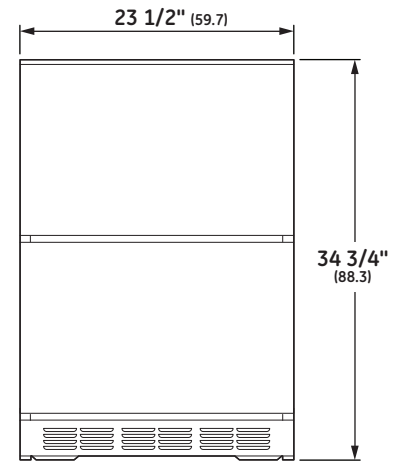

OVERALL DIMENSIONS

SPECIFICATIONS

Overall Width	23 1/2" (59.7 cm)
Overall Height	34 3/4" (88.3 cm)
Overall Depth	23 1/4" (59.1 cm)
Overall Capacity	5.0 cu. ft.
Minimum Cabinet Width	23 3/4" (60.3 cm)
Minimum Cabinet Depth	24" (60.9 cm)
Cutout Width	23 3/4" (60.3 cm)
Cutout Height	34 1/2" (87.7 cm) Min 35" (89 cm) Max
Electrical Requirements	1.2 A
Voltz/Hertz/Amps	120 V, 60 Hz, 15 or 20 amp circuit
Shipping Weight	126 lb (57 kg)

FRONT VIEW

SIDE VIEW

TOP VIEW

Dimensions in parentheses are in centimeters unless otherwise noted.

Actual product dimension may vary due to manufacturing tolerances.

INSTALLATION

FLUSH CUTOUT INSTALLATION
SIDE VIEW

INSTALLATION CUTOUT
FRONT VIEW

CUSTOM PANELS

3/4" OVERLAY PANEL DIMENSIONS (in inches)

	A (WIDTH)	B (HEIGHT)
1/4" Backer	23 3/16"	14 11/16"
.10" Spacer	22 1/2"	14 3/16"
3/4" Overlay	23 5/8"	15 1/16"

Note: Max assembled drawer panel weight is 25 lbs.
IMPORTANT: Maintain a 1/4" gap between the panels when installed.