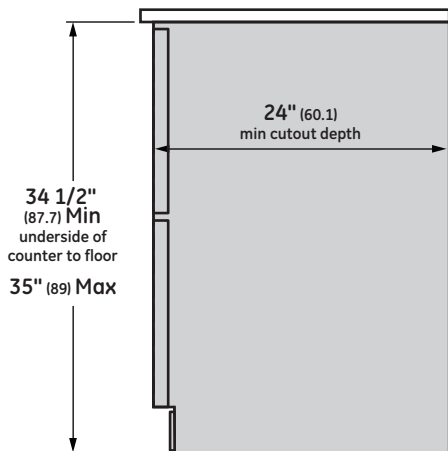

OVERALL DIMENSIONS

SPECIFICATIONS

Overall Width	23 1/2" (59.7 cm)
Overall Height	34 3/4" (88.3 cm)
Overall Depth	23 1/4" (59.1 cm)
Overall Capacity	5.0 cu. ft.
Minimum Cabinet Width	23 3/4" (60.3 cm)
Minimum Cabinet Depth	24" (60.9 cm)
Cutout Width	23 3/4" (60.3 cm)
Cutout Height	34 1/2" (87.7 cm) Min 35" (89 cm) Max
Electrical Requirements	1.2 A
Voltz/Hertz/Amps	120 V, 60 Hz, 15 or 20 amp circuit
Shipping Weight	126 lb (57 kg)

FRONT VIEW

SIDE VIEW

TOP VIEW

Dimensions in parentheses are in centimeters unless otherwise noted.

Actual product dimension may vary due to manufacturing tolerances.

INSTALLATION

FLUSH CUTOUT INSTALLATION
SIDE VIEW

INSTALLATION CUTOUT
FRONT VIEW

CUSTOM PANELS

3/4" OVERLAY PANEL DIMENSIONS (in inches)

	A (WIDTH)	B (HEIGHT)
1/4" Backer	23 3/16"	14 11/16"
.10" Spacer	22 1/2"	14 3/16"
3/4" Overlay	23 5/8"	15 1/16"

Note: Max assembled drawer panel weight is 25 lbs.
IMPORTANT: Maintain a 1/4" gap between the panels when installed.