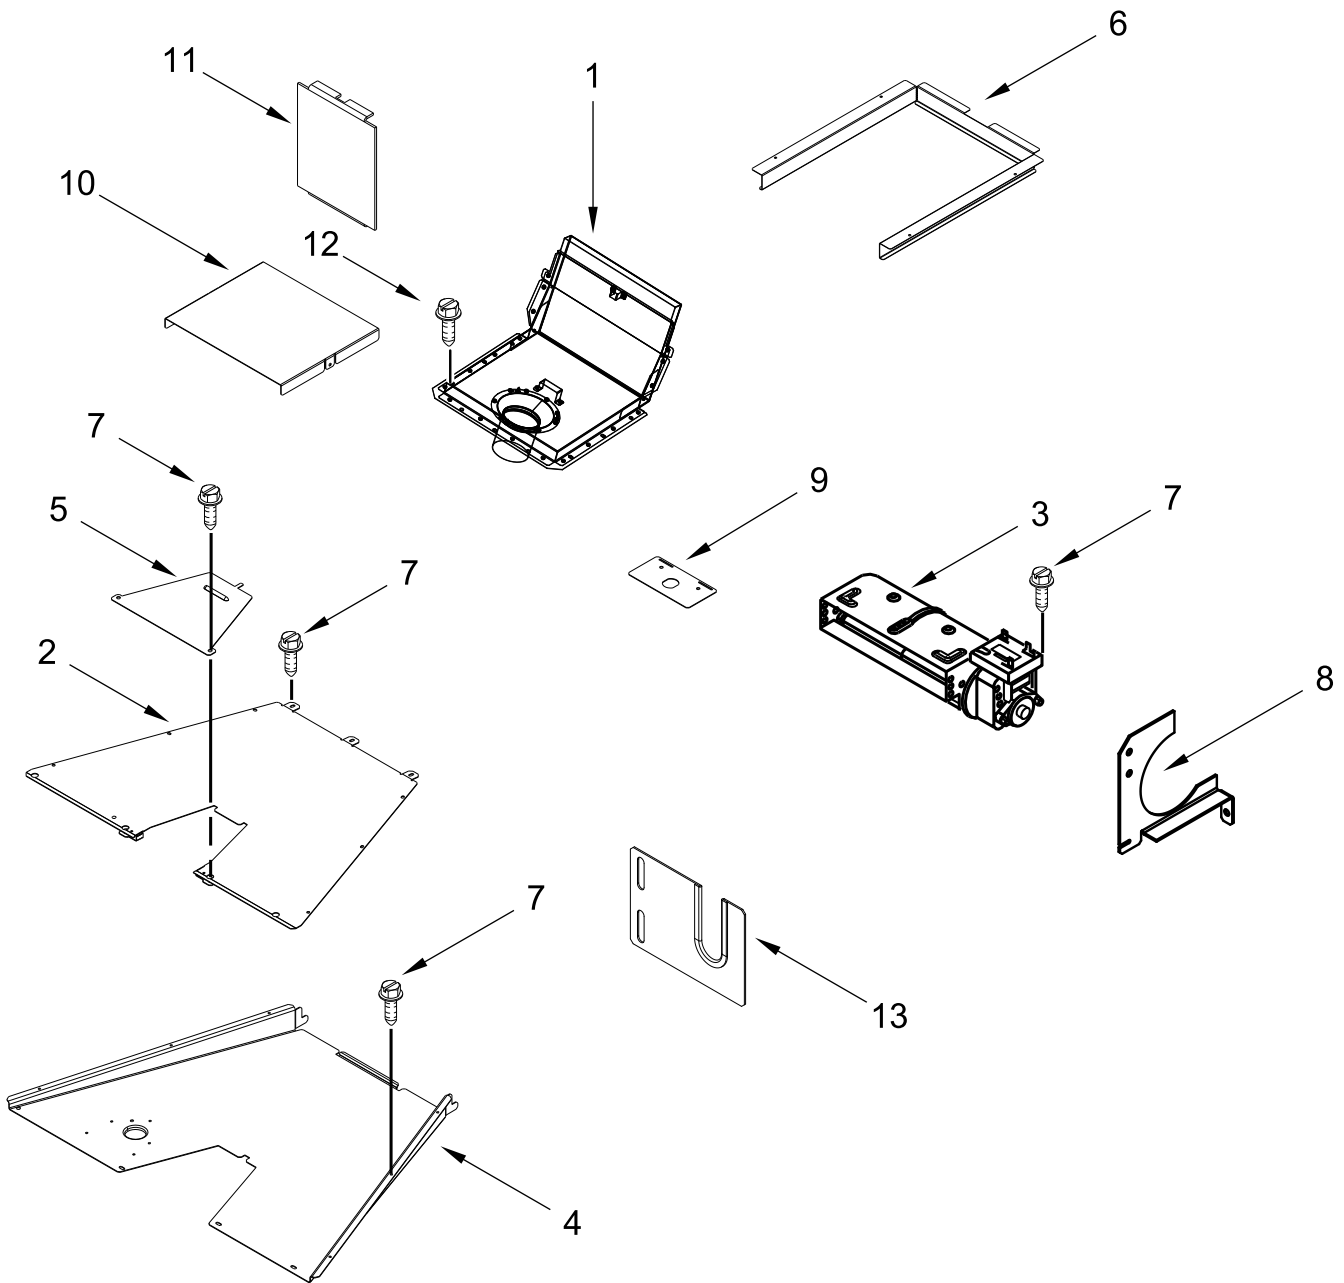

18" OVEN PARTS

<u>Illus.</u> <u>No.</u>	<u>Part No.</u>	<u>Description</u>	<u>Illus.</u> <u>No.</u>	<u>Part No.</u>	<u>Description</u>	<u>Illus.</u> <u>No.</u>	<u>Part No.</u>	<u>Description</u>
1	W10622170	Probe, Sensor	12	W11096293	Receiver, Hinge (Right)	19	W10145706	Tube, Bake
2	W10830016	Latch, Motorized						FOLLOWING PARTS NOT ILLUSTRATED
3	W10351278	Bumper & Screw	13	W10145651	Support, Bake Pan			
4	7101P426-60	Screw	14	12992902	Screw		W10282820	Insulation, Wrap, 18"
5	W10145743	Tube, Vent	15	W10308041	Bracket, Bake Burner 18" Cavity		W10299353	Insulation, Back, 18"
6	W11223932	Assembly, Oven Light	16	W10878505	Burner, Bake W/O Spreader		W10299355	Insulation, Bottom
7	W10169756	Lens, Light					3400968	Nut
8	W10169757	Bulb, Light	17	W11205400	Electrode, Bake			
9	W11096294	Receiver, Hinge (Left)	18	W10308040	Bracket, Bake Burner			
10	W10160858	Cover, Latch						
11		Liner, Oven (Not Serviced)						

VENTING PARTS