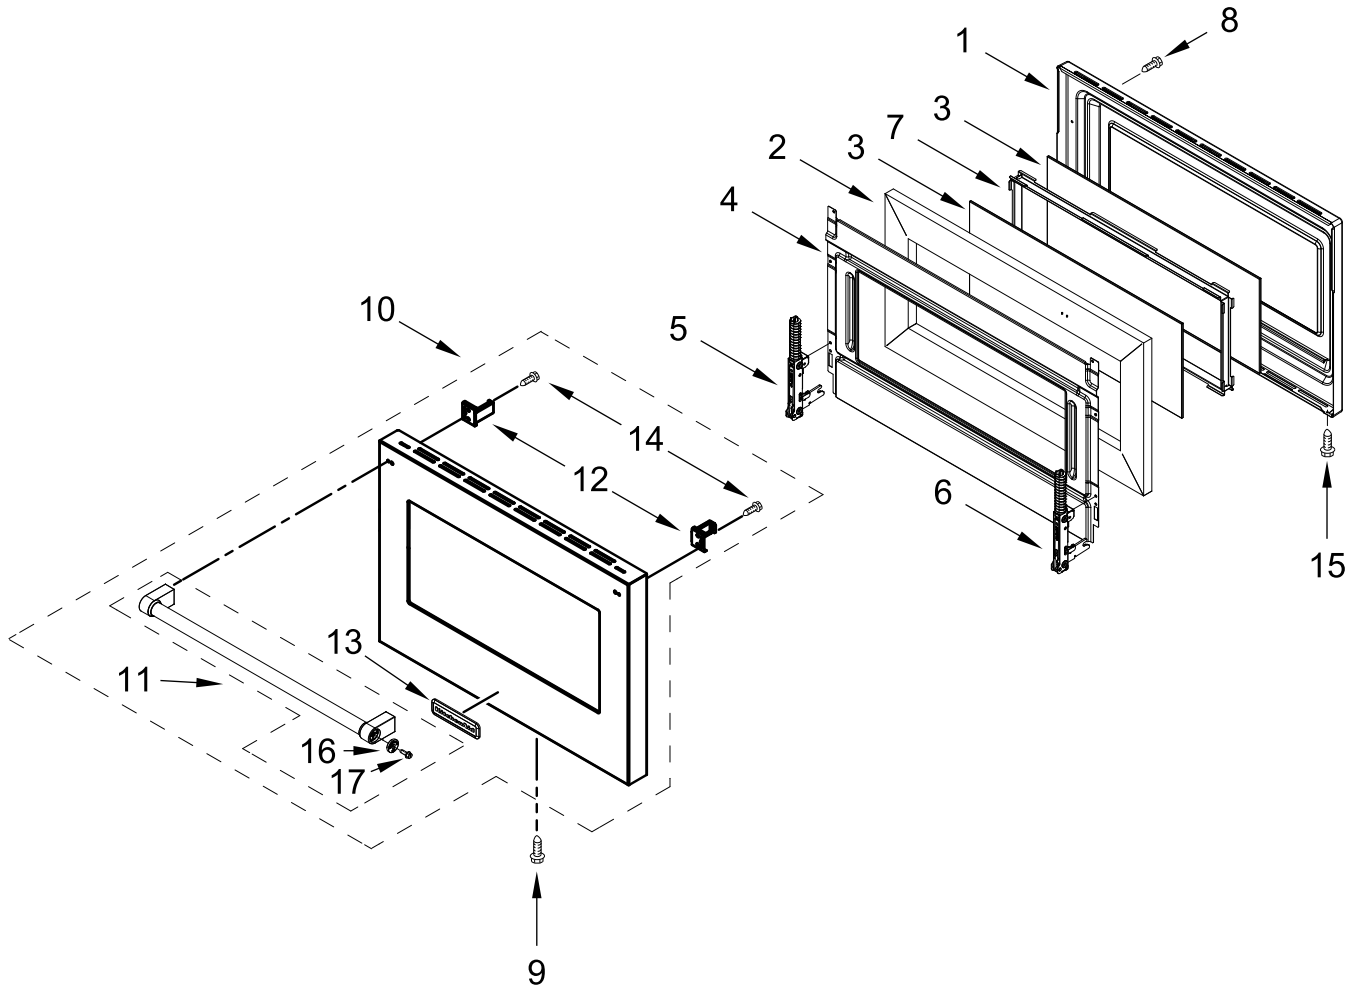

30" OVEN DOOR PARTS

30" OVEN DOOR PARTS

<u>Illus.</u> <u>No.</u>	<u>Part No.</u>	<u>Description</u>	<u>Illus.</u> <u>No.</u>	<u>Part No.</u>	<u>Description</u>	<u>Illus.</u> <u>No.</u>	<u>Part No.</u>	<u>Description</u>
1	W11036771	Liner, Door	8	W10898280	Screw	14	W10276043	Screw
2	W10321285	Insulation, Door	9	W10162096	Screw	15	W10607120	Screw
3	W11184409	Glass, Inner	10	W11389303	Assembly, Outer Door (Includes Handle)	16	W11221410	Medallion, Handle
4	W11194821	Retainer, Glass	11	W11221412	Assembly, Door Handle	17	W10656499	Screw
5	W11390105	Hinge, Door (Left)	12	W11197830	Bracket, Handle			
6	W11390124	Hinge, Dual (Right)	13	W10518672	Badge			
7	W10272594	Frame, Glass