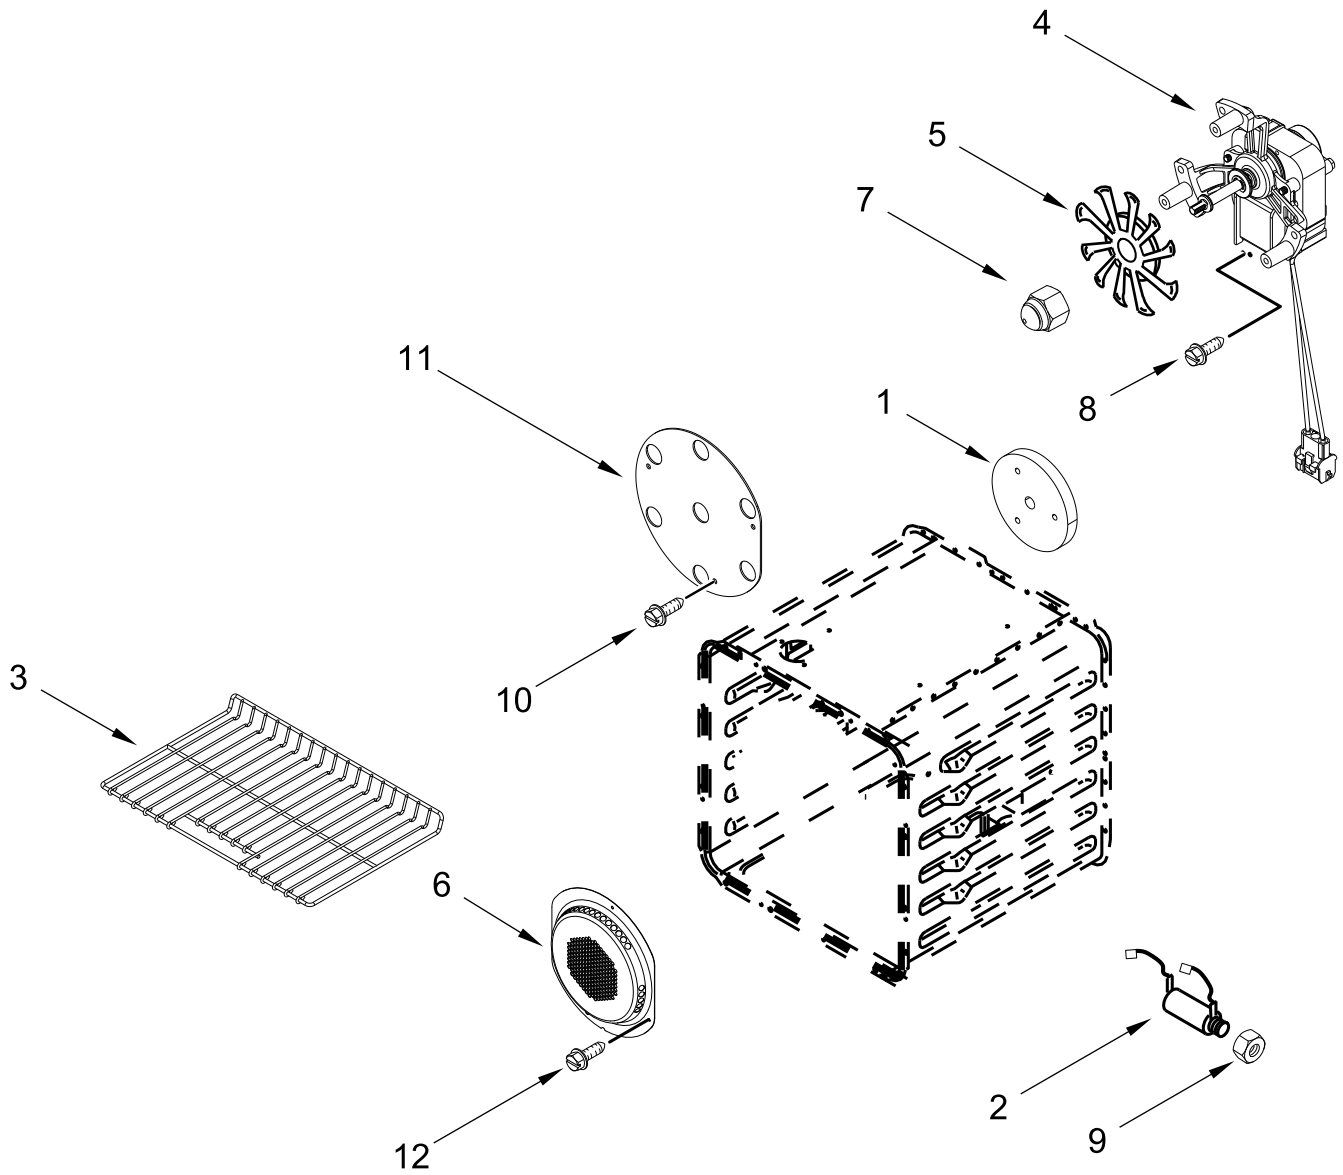

18" INTERNAL OVEN PARTS

18" INTERNAL OVEN PARTS

<u>Illus.</u> <u>No.</u>	<u>Part No.</u>	<u>Description</u>	<u>Illus.</u> <u>No.</u>	<u>Part No.</u>	<u>Description</u>	<u>Illus.</u> <u>No.</u>	<u>Part No.</u>	<u>Description</u>
1	W10282821	Insulation, Convection Cover	5	W10631503	Blade, Fan	10	W10720084	Screw
2	9755543	Jack, Meat Probe	6	W11211948	Cover, Fan	11	W10261523	Plate, Fan
3	W10570879	Rack, Oven (18")	7	W10631504	Nut, Acorn (LH)	12	W10739592	Screw
4	W10631506	Motor, Convection	8	4449154	Screw			
			9	W11033111	Nut, Locking