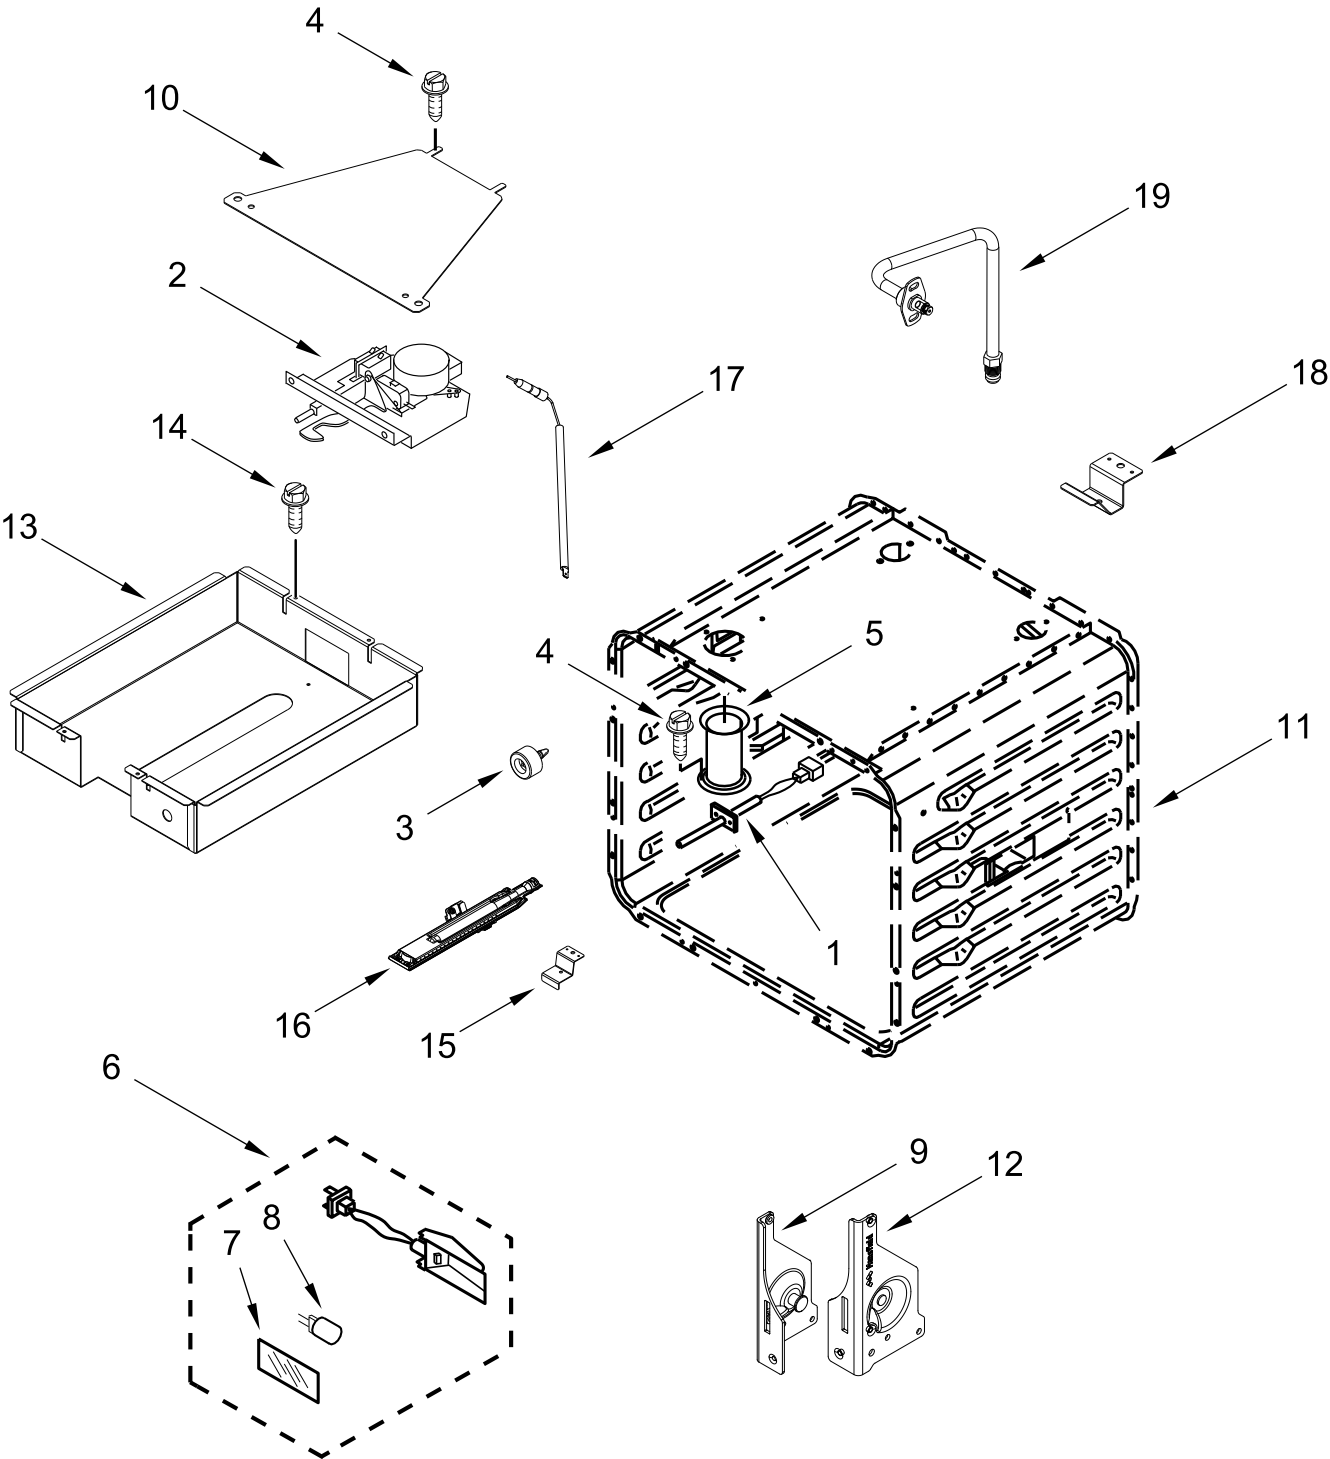

18" OVEN PARTS

18" OVEN PARTS

<u>Illus.</u> <u>No.</u>	<u>Part No.</u>	<u>Description</u>	<u>Illus.</u> <u>No.</u>	<u>Part No.</u>	<u>Description</u>	<u>Illus.</u> <u>No.</u>	<u>Part No.</u>	<u>Description</u>
1	W10622170	Probe, Sensor	12	W11096293	Receiver, Hinge (Right)	19	W10145706	Tube, Bake
2	W10830016	Latch, Motorized						FOLLOWING PARTS NOT ILLUSTRATED
3	W10351278	Bumper & Screw	13	W10145651	Support, Bake Pan			
4	7101P426-60	Screw	14	12992902	Screw		W10282820	Insulation, Wrap, 18"
5	W10145743	Tube, Vent	15	W10308041	Bracket, Bake Burner 18" Cavity		W10299353	Insulation, Back, 18"
6	W11223932	Assembly, Oven Light	16	W10878505	Burner, Bake W/O Spreader		W10299355	Insulation, Bottom
7	W10169756	Lens, Light					3400968	Nut
8	W10169757	Bulb, Light	17	W11205400	Electrode, Bake			
9	W11096294	Receiver, Hinge (Left)	18	W10308040	Bracket, Bake Burner			
10	W10160858	Cover, Latch						
11		Liner, Oven (Not Serviced)