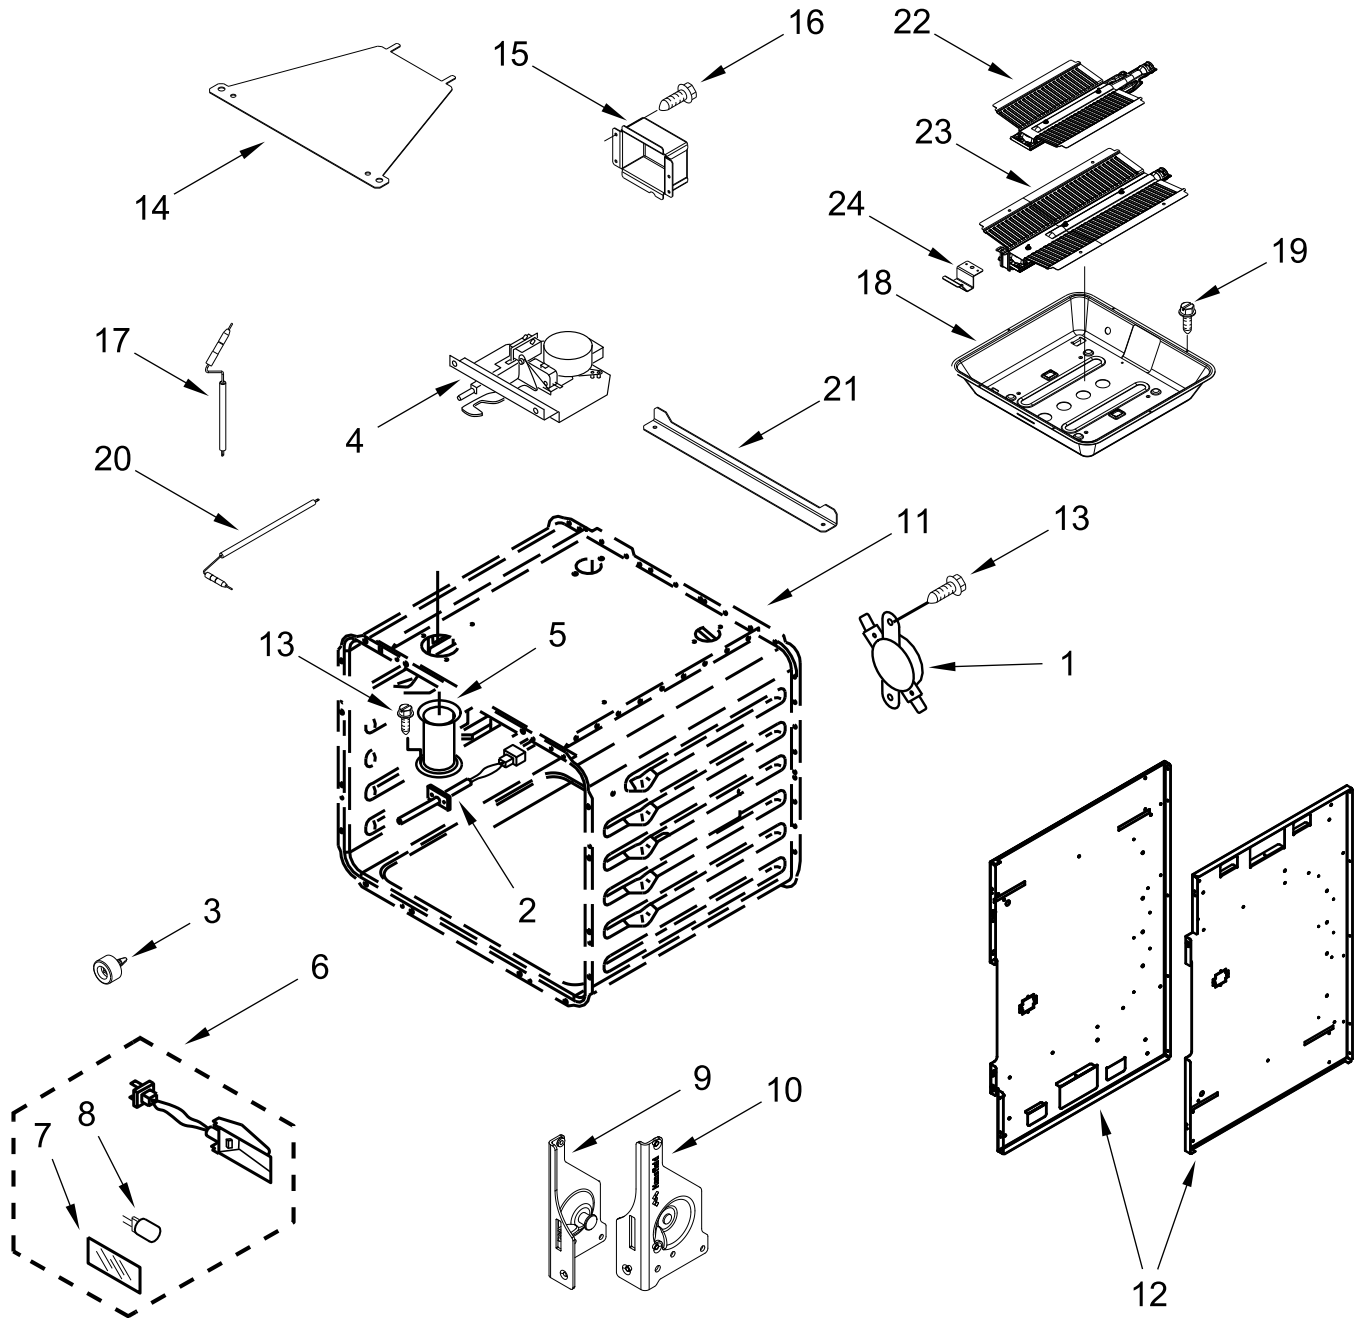

30" OVEN PARTS

30" OVEN PARTS

<u>Illus. No.</u>	<u>Part No.</u>	<u>Description</u>	<u>Illus. No.</u>	<u>Part No.</u>	<u>Description</u>	<u>Illus. No.</u>	<u>Part No.</u>	<u>Description</u>
1	4450249	Thermostat (TOD)	12	W11102297	Chassis, Side (Left)	23	W10311335	Burner, Broil
2	W10622170	Probe, Sensor		W11102296	Chassis, Side (Right)	24	W10308040	Bracket, Bake Burner
3	W10351278	Bumper & Screw						FOLLOWING PARTS NOT ILLUSTRATED
4	W10830016	Latch, Motorized	13	7101P426-60	Screw			
5	W10145743	Tube, Vent	14	W10160858	Cover, Latch	W10282810		Insulation, Wrap, 30"
6	W11223932	Assembly, Oven Light	15	W10308051	Box, Broil	W11109145		Insulation, Back, 30"
7	W10169756	Lens, Light	16	7101P434-60	Screw	W10299354		Insulation, Bottom
8	W10169757	Bulb, Light	17	W11182863	Electrode, Broil		3400968	Nut
9	W11096294	Receiver, Hinge (Left)	18	W10145744	Support, Bake Pan			
10	W11096293	Receiver, Hinge (Right)	19	12992902	Screw			
			20	W11205400	Electrode, Bake			
11		Liner, Oven (Not Serviced)	21	W10317437	Bracket, Broil Standoff			
			22	W10878504	Burner, Bake