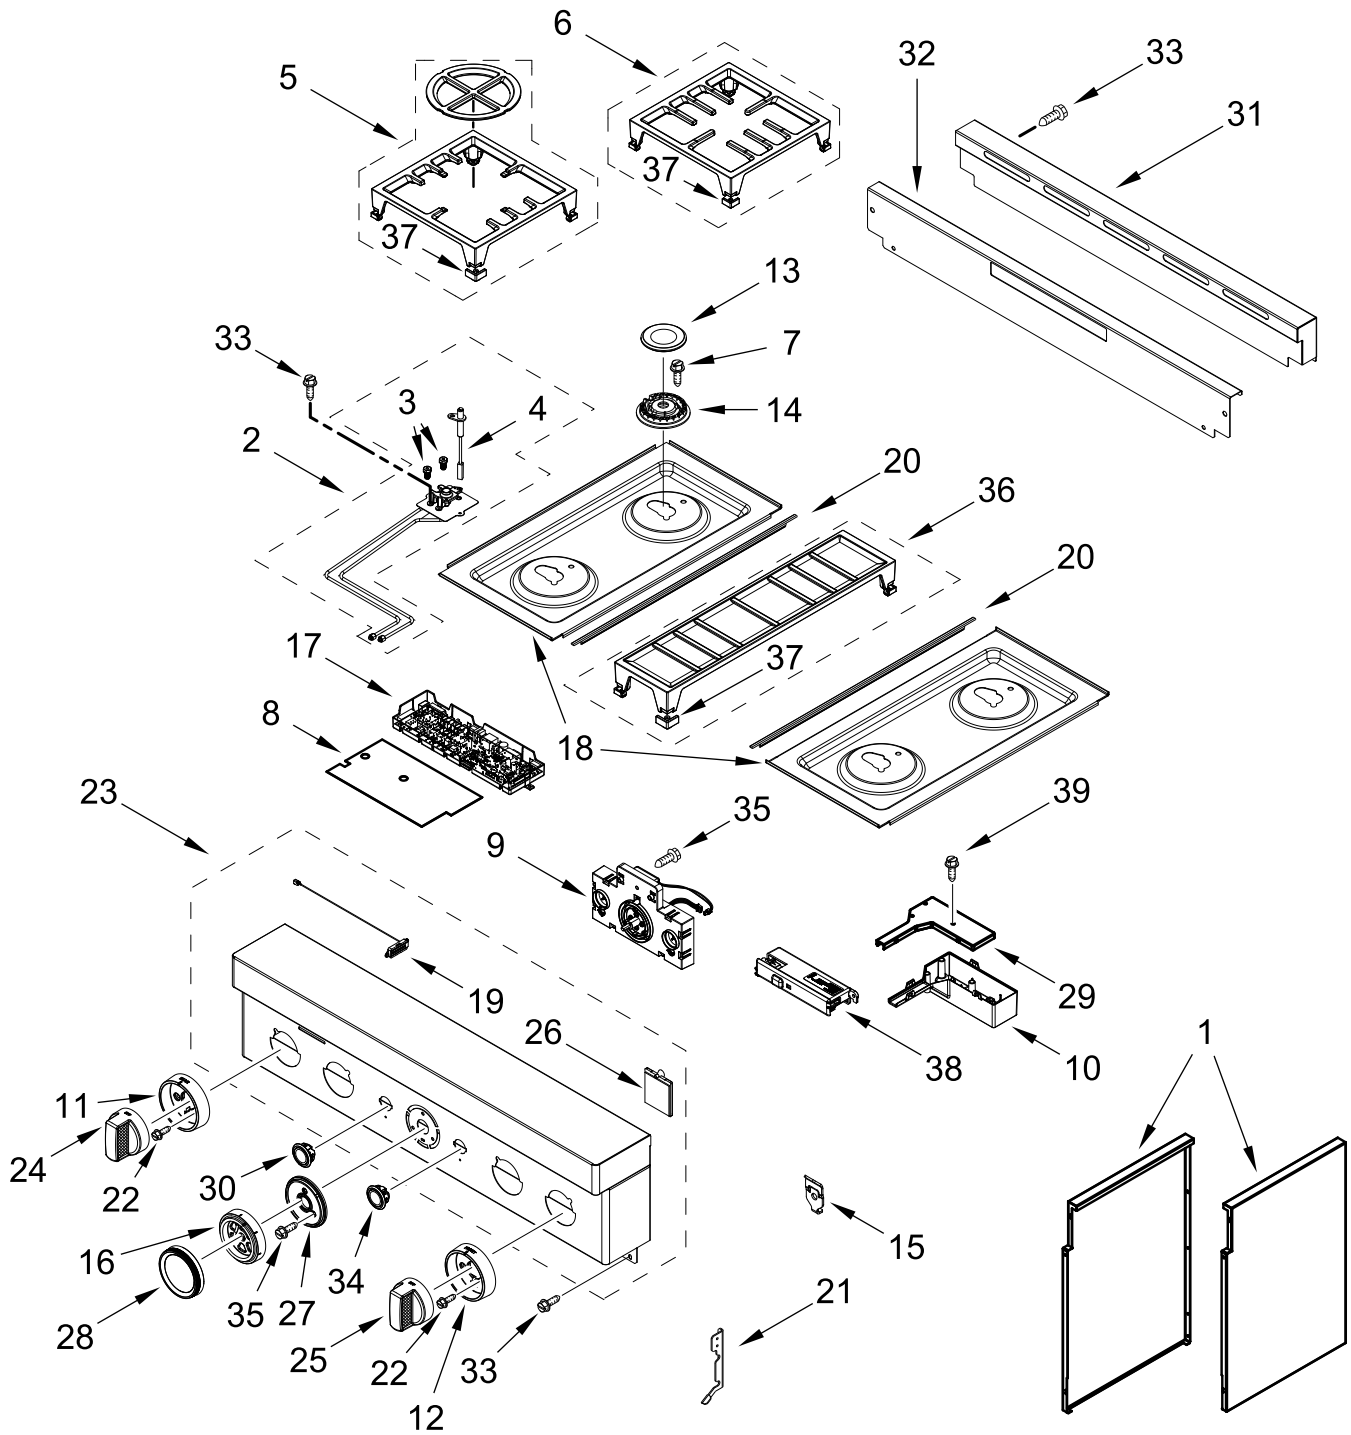

COOKTOP, BURNER AND GRATE PARTS