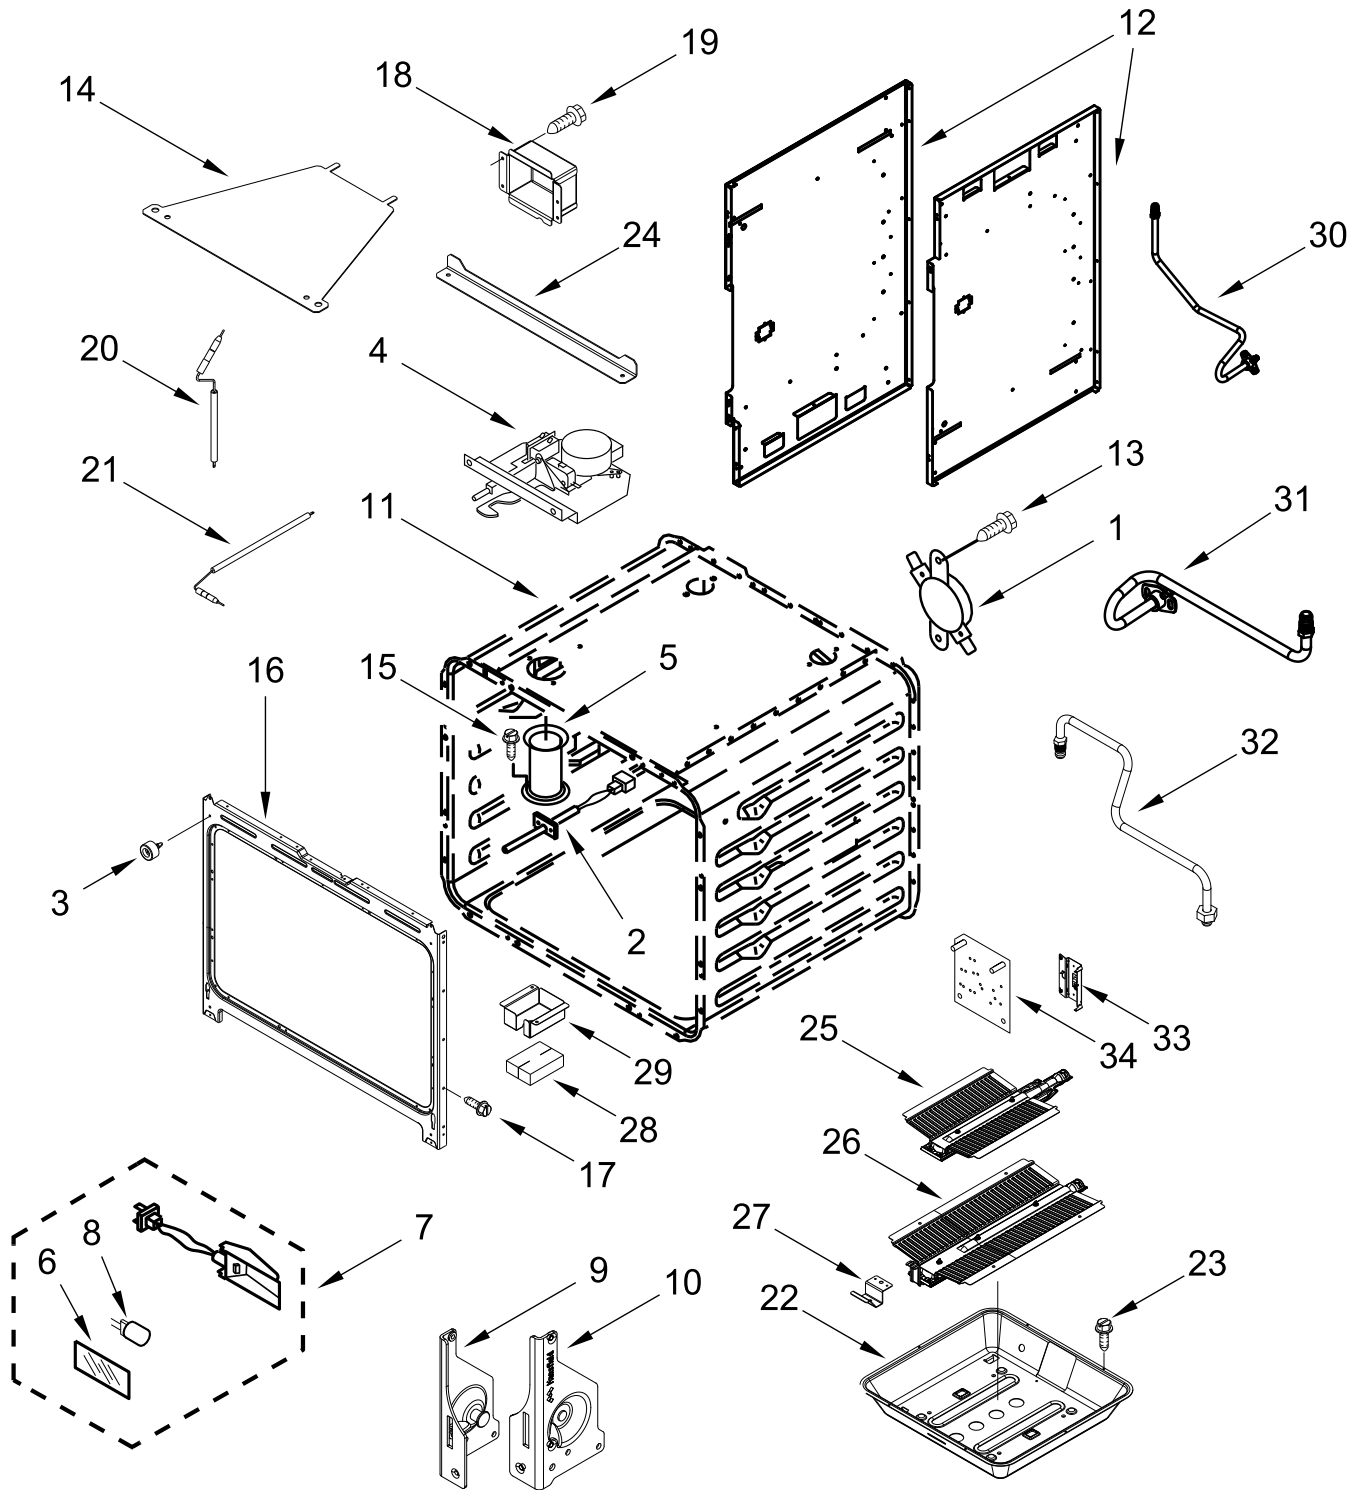

OVEN PARTS

OVEN PARTS

<u>Illus. No.</u>	<u>Part No.</u>	<u>Description</u>	<u>Illus. No.</u>	<u>Part No.</u>	<u>Description</u>	<u>Illus. No.</u>	<u>Part No.</u>	<u>Description</u>	
1	4450249	Thermostat (TOD)	13	7101P426-60	Screw	28	W10311009	Insulation, Broil Cover	
2	W10622170	Probe, Sensor	14	W10160858	Cover, Latch	29	W10310985	Cover, Broil	
3	W10351278	Bumper & Screw	15	3196176	Screw	30	W11109238	Tube, Broil	
4	W10830016	Latch, Motorized	16	W11192755	Frame, Front	31	W11106980	Tube, Bake	
5	W10145743	Tube, Vent	17	3196560	Screw	32	W11109167	Tube, Gas	
6	W10169756	Lens, Light	18	W10308051	Box, Broil	33	W10145362	Bracket-Board, DSI	
7	W11223932	Assembly, Oven Light	19	7101P434-60	Screw	34	W10511278	Module, Spark DSI	
8	W10169757	Bulb, Light	20	W11182863	Electrode, Broil			FOLLOWING PARTS NOT ILLUSTRATED	
9	W11096294	Receiver, Hinge (Left)	21	W11205400	Electrode, Bake				
10	W11096293	Receiver, Hinge (Right)	22	W10145744	Support, Bake Pan				
11		Liner, Oven (Not Serviced)	23	12992902	Screw			W10282810	Insulation, Wrap, 30"
12	W11102297	Chassis, Side (Left)	24	W10317437	Bracket, Broil Standoff			W11109145	Insulation, Back, 30"
	W11102296	Chassis, Side (Right)	25	W10878504	Burner, Bake			W10299354	Insulation, Bottom
			26	W10311335	Burner, Broil			3400968	Nut
			27	W10308040	Bracket, Bake Burner