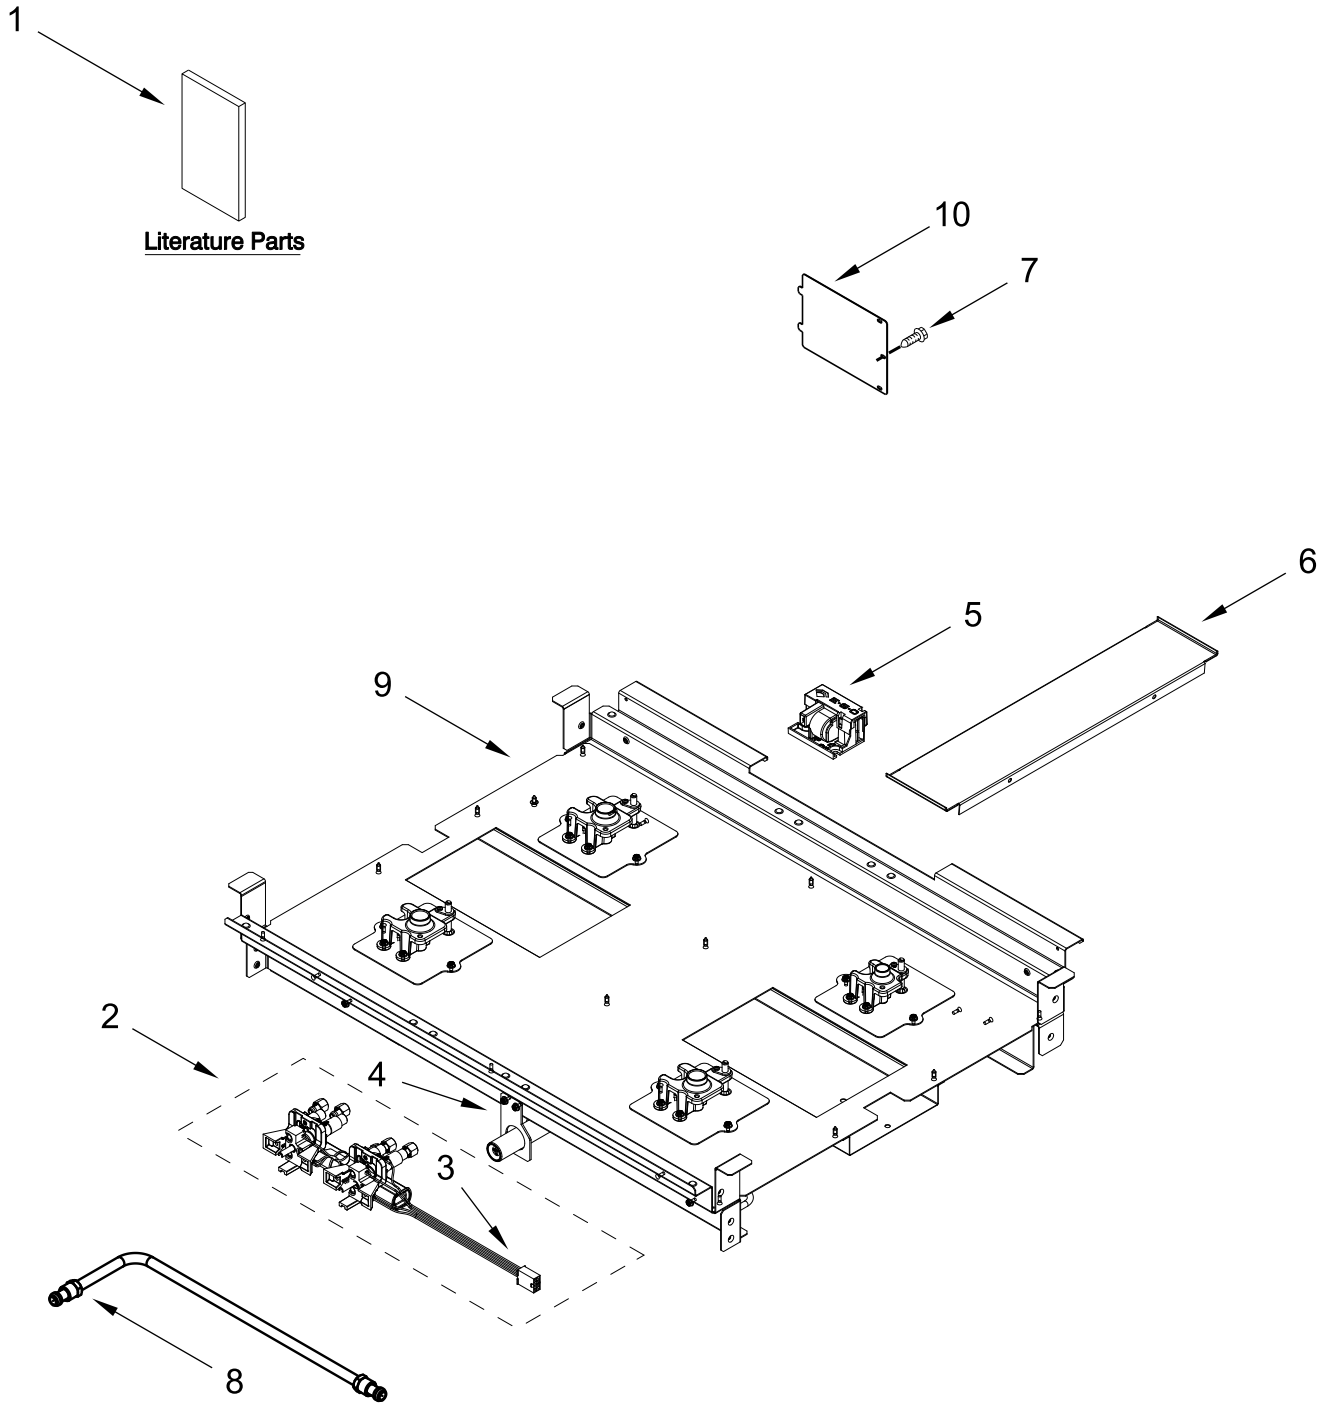

KitchenAid®

30" FREESTANDING GAS RANGE WITH 4 BURNERS

MODELS:

KFGC500JAV00 (Matte Avocado)

BURNER BOX PARTS

BURNER BOX PARTS

<u>Illus. No.</u>	<u>Part No.</u>	<u>Description</u>	<u>Illus. No.</u>	<u>Part No.</u>	<u>Description</u>	<u>Illus. No.</u>	<u>Part No.</u>	<u>Description</u>
1		Literature Parts	7	7101P426-60	Screw	10	W10115843	Cover, Ignition
	W11177370	Guide, Use and Care	8	W10892281	Tube, Manifold Supply (Left)			FOLLOWING PARTS NOT ILLUSTRATED
	W11177374	Instructions, Installation		W10892292	Tube, Manifold Supply (Right)	W11200309		Harness, Main (30")
	W11184759	Guide, Internet Connectivity	9		Box, Burner (Not Serviced)	W11200328		Harness, Cooktop
	W11202388	Diagram, Wiring				W10780278		Harness, Door Lock
	W11202292	Sheet, Tech				W11200325		Harness, Communication
	W11364680	Guide, Quick Start				W11242785		Harness, WIFI
2	W10892994	Assembly, Valve Manifold (Left Front, Left Rear)				W10624584		Cord, Power
	W10892997	Assembly, Valve Manifold (Right Front, Right Rear)				4450800		Screw, Grounding
						W10253333		Bracket, Anti-Tip
						7101P485-60		Screw, Anti-Tip Kit
						W11238042		Kit, LP Conversion
3	W10903728	Switch, Harness				W11311196		Ignitor Wire, Wire-Electrode Bake
4	W11121194	Bracket, Manifold				W11311197		Ignitor Wire, Wire-Electrode Broil
5	W11121317	Module, Spark						
6	W11121361	Filler, Cooktop						