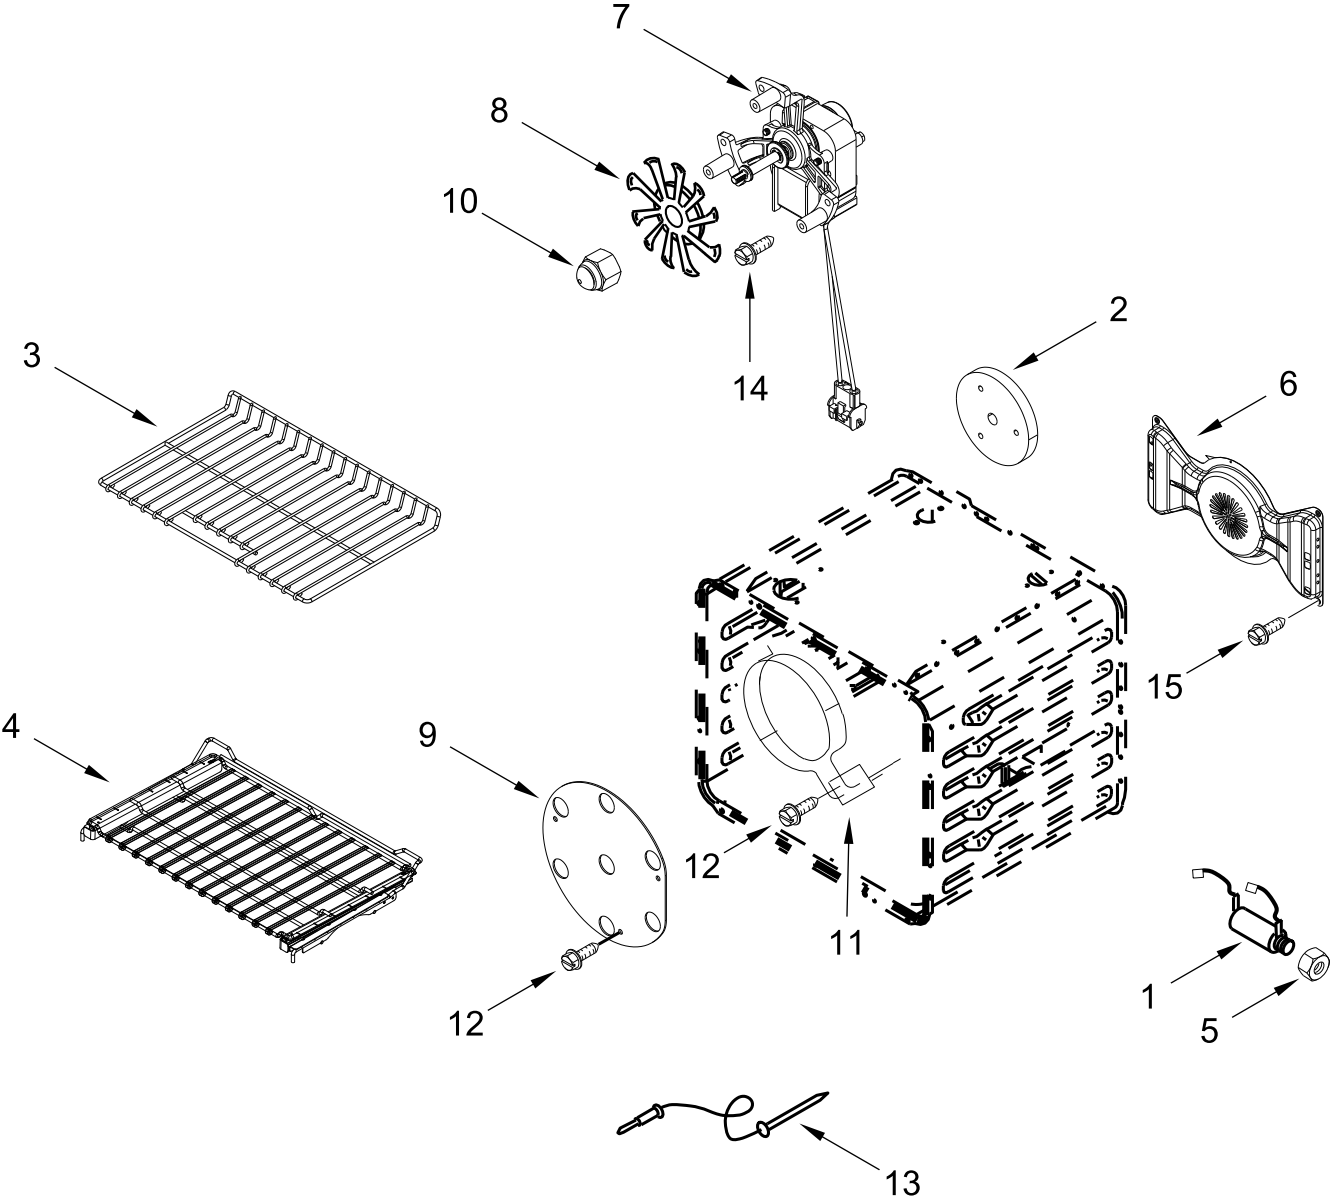

INTERNAL OVEN PARTS

INTERNAL OVEN PARTS

<u>Illus.</u> <u>No.</u>	<u>Part No.</u>	<u>Description</u>	<u>Illus.</u> <u>No.</u>	<u>Part No.</u>	<u>Description</u>	<u>Illus.</u> <u>No.</u>	<u>Part No.</u>	<u>Description</u>
1	9755543	Jack, Meat Probe	7	W10631506	Motor, Convection	13	9755542	Probe, Temperature
2	W10282821	Insulation, Convection Cover	8	W10631503	Blade, Fan	14	W10720084	Screw
3	W10570887	Rack, Oven	9	W10261523	Plate, Fan	15	W10739592	Screw
4	W11108461	Rack, Oven (Sliding)	10	W10631504	Nut, Acorn (LH)			
5	W11033111	Nut, Locking	11	W11098505	Element, Convection Heat			
6	W11212180	Baffle, Convection	12	4449154	Screw