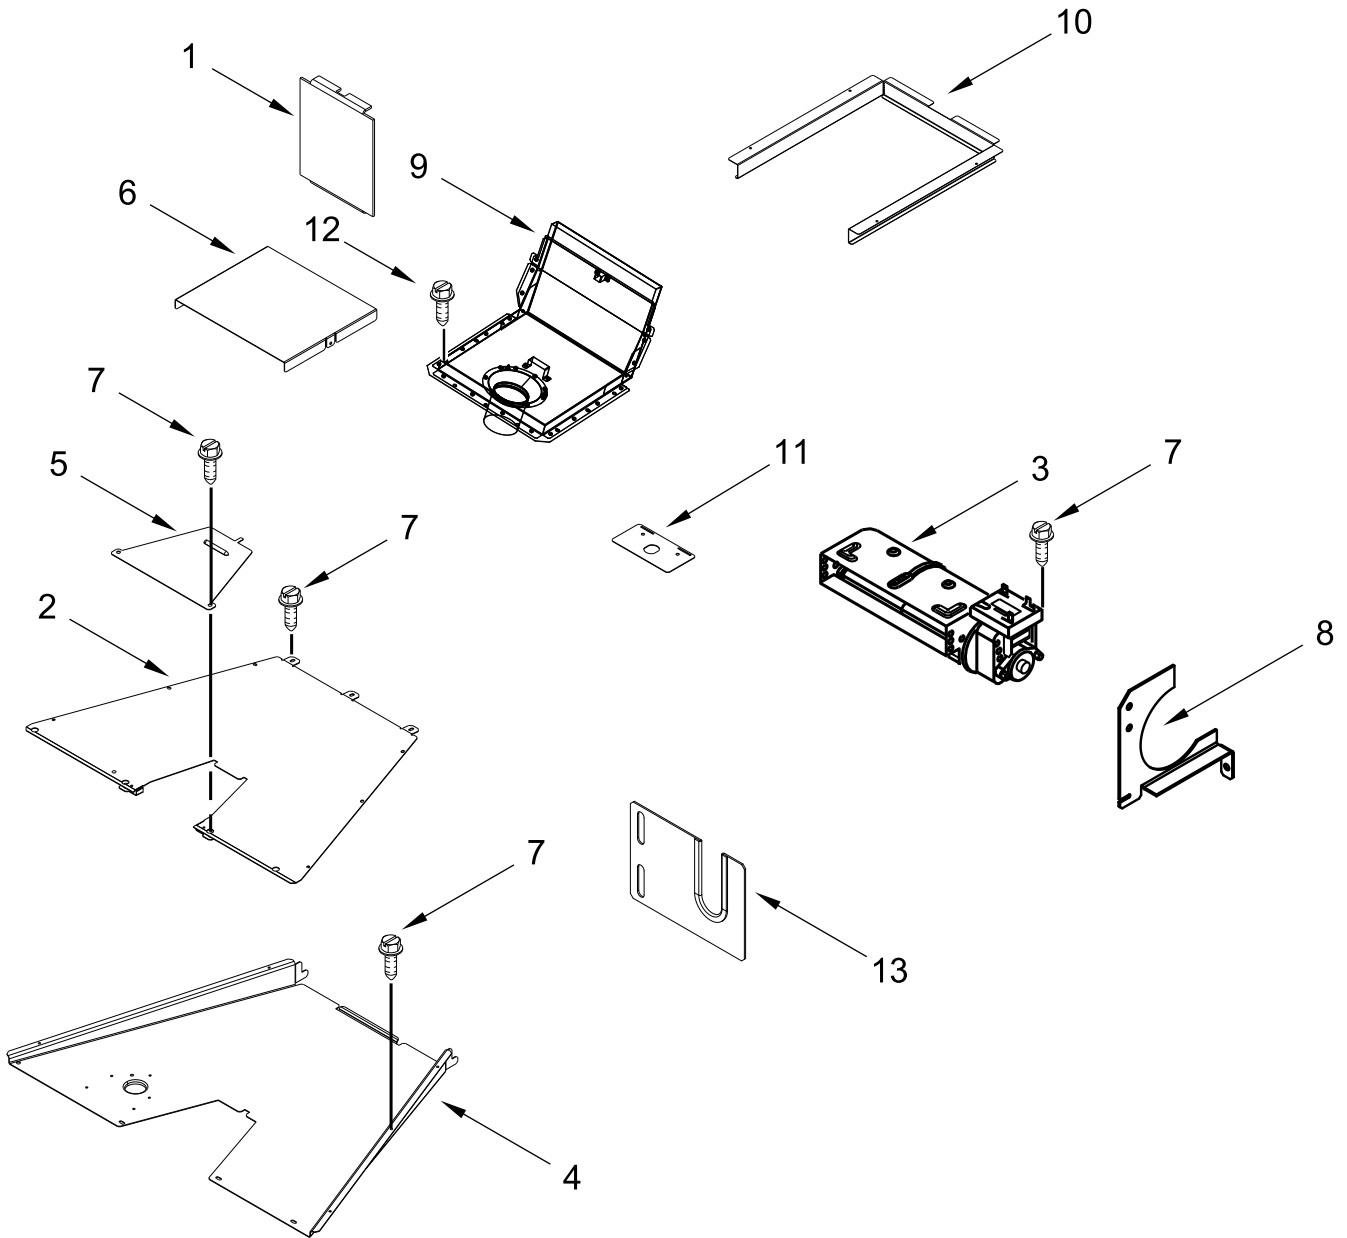

VENTING PARTS

VENTING PARTS

<u>Illus.</u> <u>No.</u>	<u>Part No.</u>	<u>Description</u>	<u>Illus.</u> <u>No.</u>	<u>Part No.</u>	<u>Description</u>	<u>Illus.</u> <u>No.</u>	<u>Part No.</u>	<u>Description</u>
1	W10246087	Insulation, Chimney	6	W10246086	Retainer, Insulation	11	W10115855	Holder, Strain Relief
2	W11105221	Vent, Cooling Top (30")	7	7101P426-60	Screw	12	3400805	Screw (Zinc)
3	W11200129	Blower	8	W11047754	Bracket, Blower Mount	13	W11106956	Cover, Channel
4	W11091676	Vent, Cooling Bottom (30")	9	W10340579	Vent, Chimney Box (30" / 36")			
5	W11109518	Plate, Cooling Latch	10	W10145363	Duct, Primary Air (30")