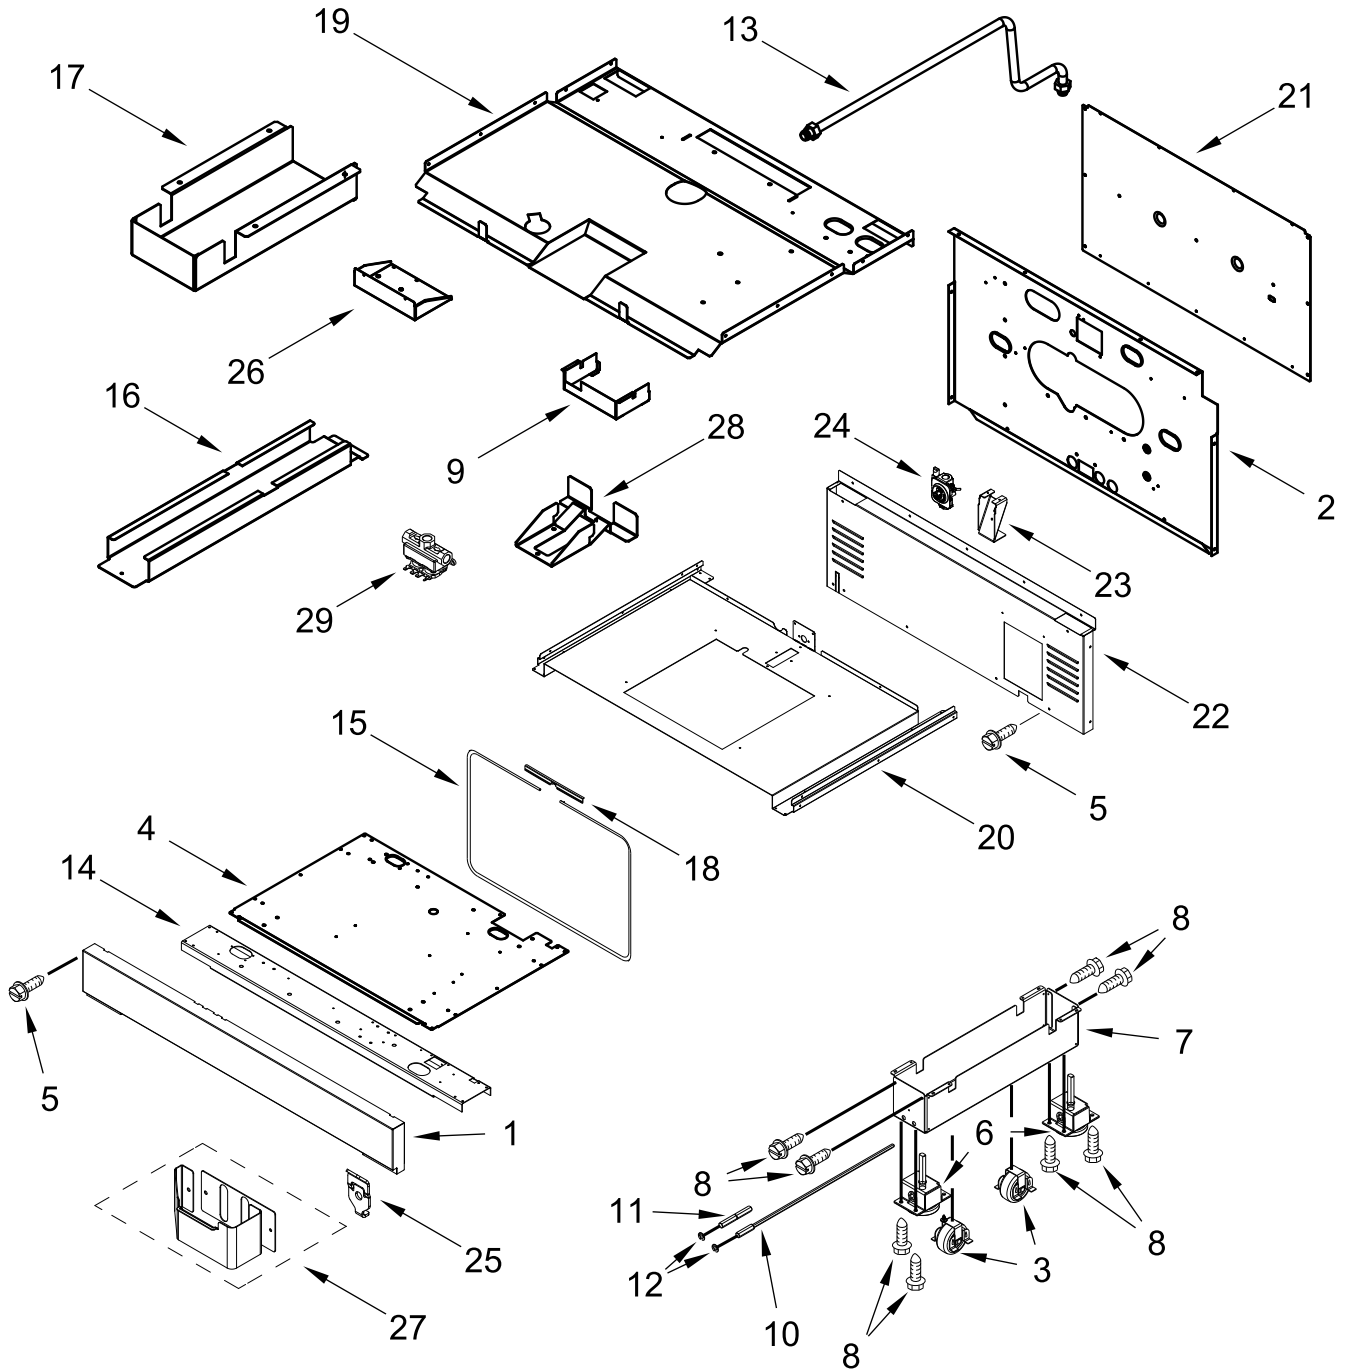

CHASSIS PARTS

CHASSIS PARTS

<u>Illus. No.</u>	<u>Part No.</u>	<u>Description</u>	<u>Illus. No.</u>	<u>Part No.</u>	<u>Description</u>	<u>Illus. No.</u>	<u>Part No.</u>	<u>Description</u>
1	W11394781	Kickplate	13	W11181648	Tube, Pressure Regulator	23	W11096823	Bracket, Pressure Regulator
2	W11324989	Back, Chassis	14	W11087491	Support, Channel	24	W10896959	Regulator, Pressure
3	W10138054	Assembly, Roller	15	W11115328	Gasket, Oven (30")	25	W11036559	Spring Clip, Range
4	W11109583	Duct, Bottom (30")	16	W11050145	Duct-Chassis, Rear	26	W11106341	Drawer, Appliance Manager
5	7101P426-60	Screw	17	W11368831	Channel, Wire	27	W11199181	Cover, Foot (Left)
6	9760860	Leveler	18	W11362015	Retainer, Gasket (9" Long)		W11199178	Cover, Foot (Right)
7	W10908710	Base, Leveling Leg	19	W11324986	Top, Chassis	28	W11190223	Bracket, Bake Alignment
8	4449743	Screw	20	W11040802	Chassis, Bottom	29	W10145680	Valve, Dual
9	W11369237	Cabinet, Appliance Manager	21	W11103334	Panel, Back Top			
10	W10115869	Shaft, Long	22	W11034134	Panel, Back Bottom			
11	W10115793	Shaft, Short						
12	489504	E-Ring