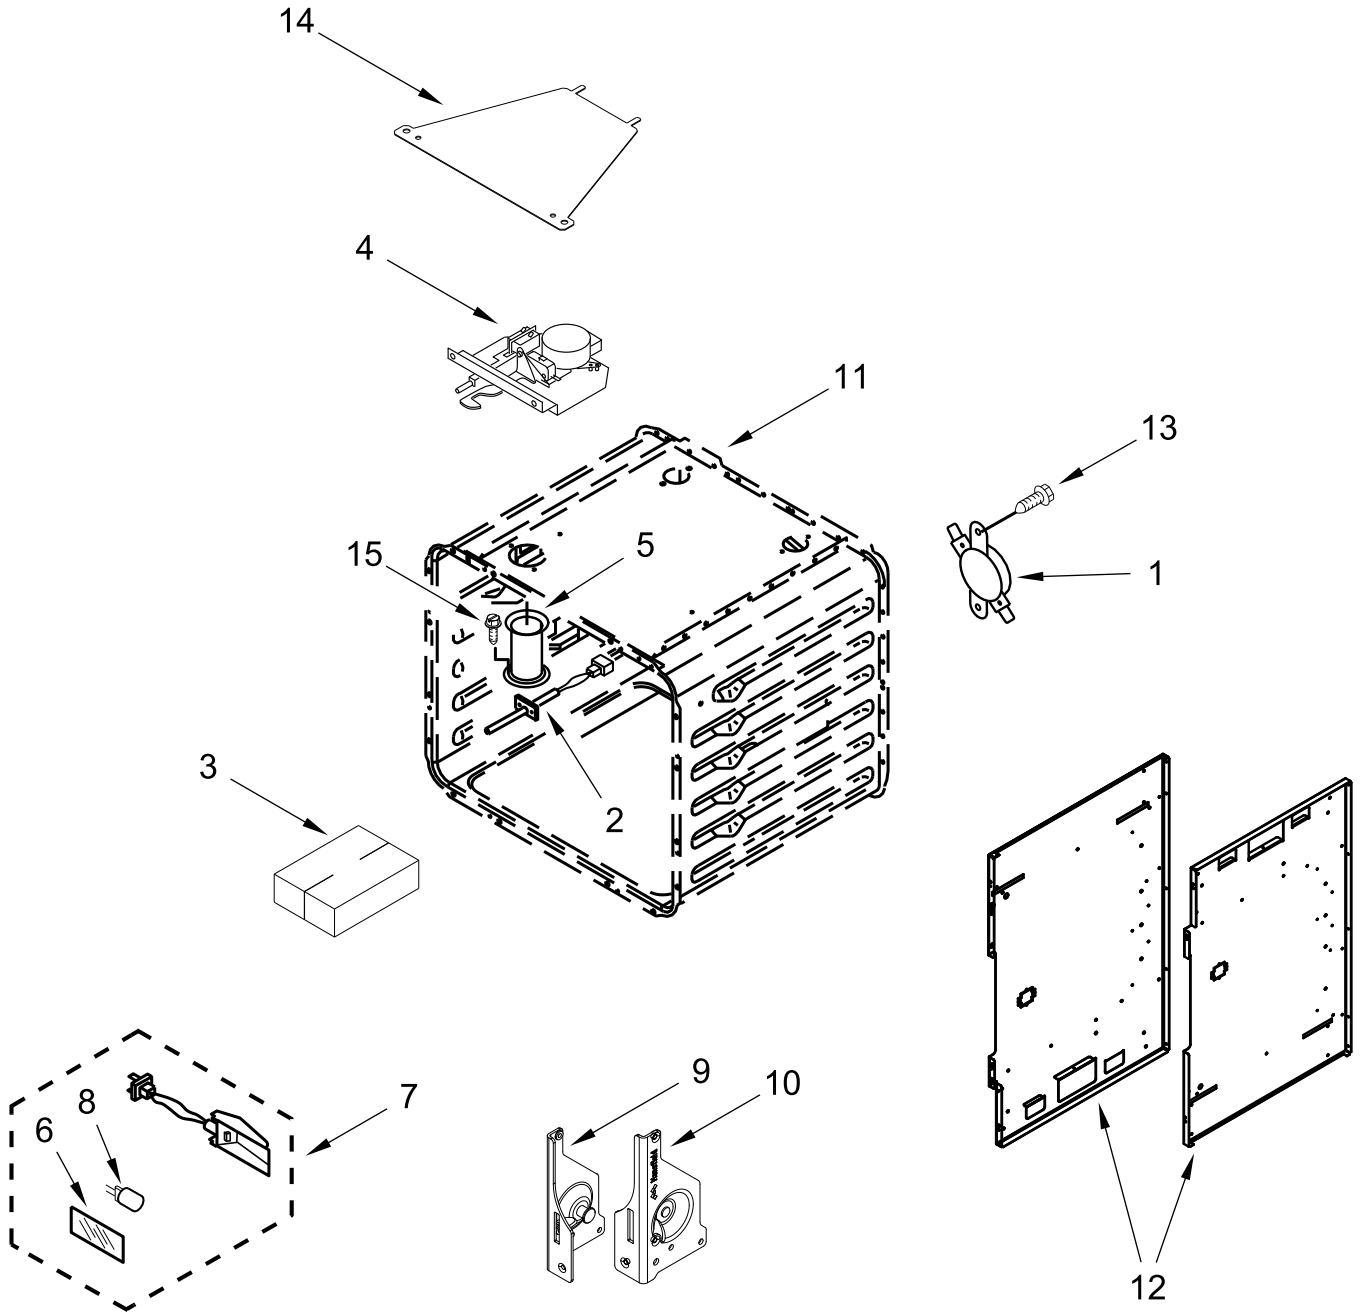

OVEN PARTS

OVEN PARTS

<u>Illus.</u> <u>No.</u>	<u>Part No.</u>	<u>Description</u>	<u>Illus.</u> <u>No.</u>	<u>Part No.</u>	<u>Description</u>	<u>Illus.</u> <u>No.</u>	<u>Part No.</u>	<u>Description</u>
1	4449751	Thermostat (TOD)	9	W11096294	Receiver, Hinge (Left)	14	W10160858	Cover, Latch
2	W10622170	Probe, Sensor	10	W11096293	Receiver, Hinge (Right)	15	3196176	Screw
3	W10311009	Insulation, Broil Cover						FOLLOWING PARTS NOT ILLUSTRATED
4	W10830016	Latch, Motorized	11		Liner, Oven (Not Serviced)		W10282811	Insulation, Wrap
5	W11290663	Tube, Vent	12	W11102297	Chassis, Side (Left)		W11108226	Insulation, Back, 36"
6	W10169756	Lens, Light		W11102296	Chassis, Side (Right)		3400968	Nut
7	W11223932	Assembly, Oven Light						
8	W10169757	Bulb, Light	13	7101P426-60	Screw