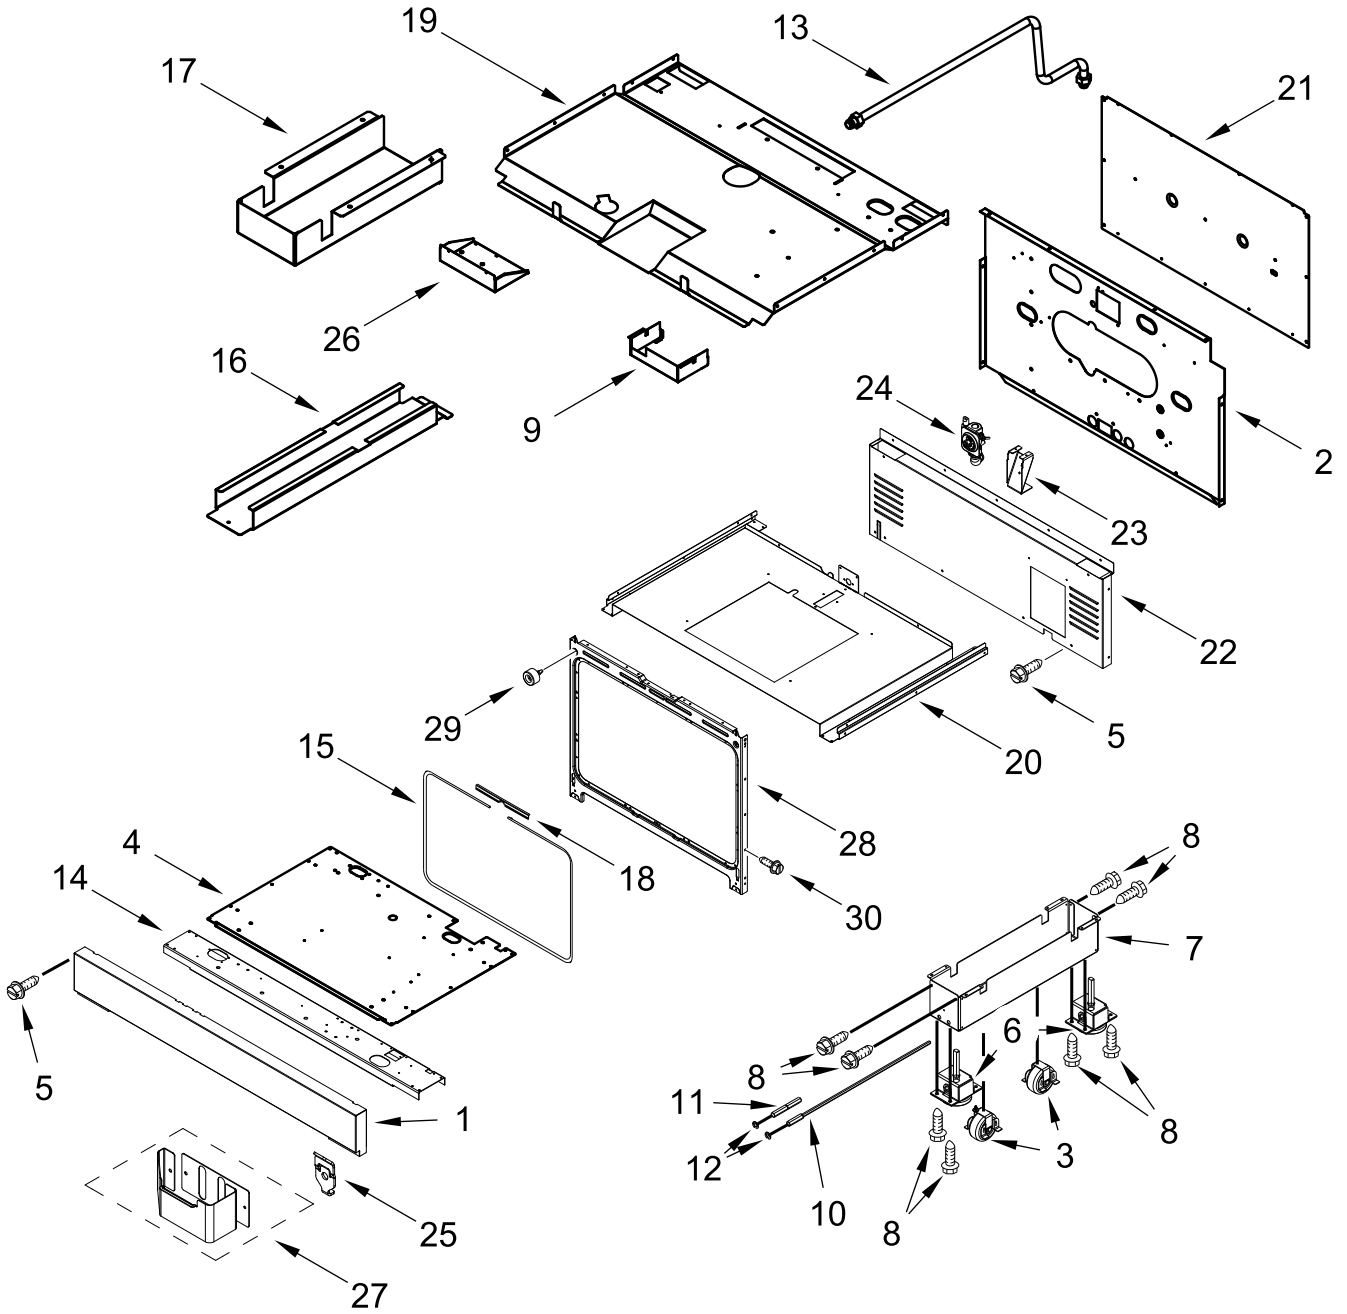

CHASSIS PARTS

CHASSIS PARTS

<u>Illus.</u> <u>No.</u>	<u>Part No.</u>	<u>Description</u>	<u>Illus.</u> <u>No.</u>	<u>Part No.</u>	<u>Description</u>	<u>Illus.</u> <u>No.</u>	<u>Part No.</u>	<u>Description</u>
1	W11394790	Kickplate	13	W11106963	Tube, Pressure Regulator	23	W11096823	Bracket, Pressure Regulator
2	W11089589	Back, Chassis	14	W11087493	Support, Channel	24	W10449140	Regulator, Pressure
3	W10138054	Assembly, Roller	15	W11115330	Gasket, Oven (36")	25	W11036559	Spring Clip, Range
4	W11095572	Duct, Bottom (36")	16	W11050145	Duct-Chassis, Rear	26	W11106341	Drawer, Appliance Manager
5	7101P426-60	Screw	17	W11084360	Channel, Wire	27	W11199181	Cover, Foot (Left)
6	9760860	Leveler	18	W11362015	Retainer, Gasket (9" Long)		W11199178	Cover, Foot (Right)
7	W10908710	Base, Leveling Leg	19	W11037135	Top, Chassis	28	W11192749	Frame, Front
8	4449743	Screw	20	W11040801	Chassis, Bottom	29	W10351278	Bumper & Screw
9	W11106335	Cabinet, Appliance Manager	21	W11103333	Panel, Back Top	30	3196560	Screw
10	W10115869	Shaft, Long	22	W11034133	Panel, Back Bottom			
11	W10115793	Shaft, Short						
12	489504	E-Ring