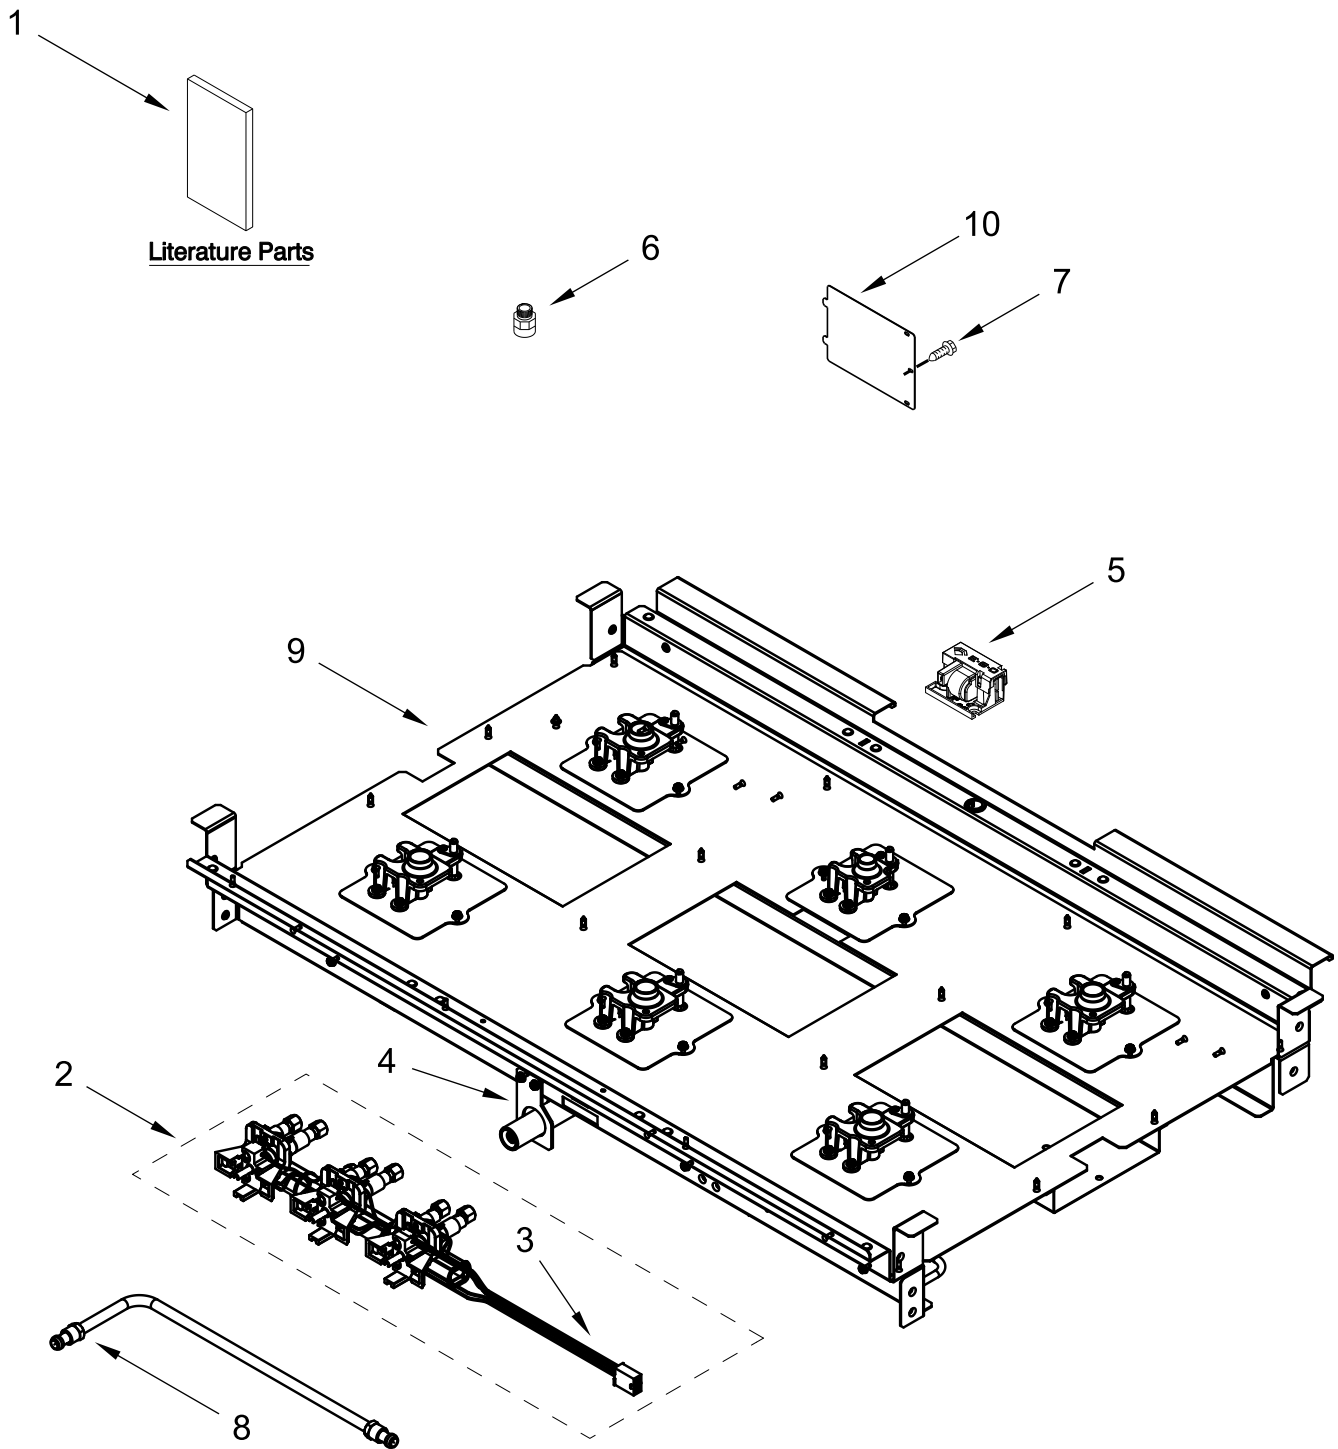

KitchenAid®

36" DUAL-FUEL FREESTANDING RANGE WITH 6 BURNERS

MODELS:

KFDC506JAV00 (Matte Avocado)

BURNER BOX PARTS

BURNER BOX PARTS

<u>Illus. No.</u>	<u>Part No.</u>	<u>Description</u>	<u>Illus. No.</u>	<u>Part No.</u>	<u>Description</u>	<u>Illus. No.</u>	<u>Part No.</u>	<u>Description</u>
1		Literature Parts	2	W10892995	Assembly, Valve Manifold	10	W10115843	Cover, Ignition
	W11114331	Guide, Use And Care			(Left Front, Left Rear, Center Rear)			FOLLOWING PARTS NOT ILLUSTRATED
	W11114334	Instructions, Installation		W10893005	Assembly, Valve Manifold		W11200303	Harness, Main (36")
	W11184759	Guide, Internet Connectivity			(Center Front, Right Front, Right Rear)		W11200332	Harness, Cooktop
	W11202391	Diagram, Wiring (Cooktop)					W10780278	Harness, Door Lock
	W11202385	Diagram, Wiring (Oven)	3	W10903729	Switch, Harness		W11200325	Harness, Communication
	W11202289	Sheet, Tech	4	W11121194	Bracket, Manifold		W11242785	Harness, WIFI
	W11114332	Guide, Quick Start	5	W11121317	Module, Spark		W11212216	Cord, Power
			6	4453116	Adapter, Male		9759877	Retainer, Strain Relief
			7	7101P426-60	Screw		4450800	Screw, Grounding
			8	W10892073	Tube, Manifold Supply (Left)		9757778	Bushing, Snap Split
				W10892334	Tube, Manifold Supply (Right)		W10253333	Bracket, Anti-Tip
			9		Box, Burner (Not Serviced)		7101P485-60	Screw, Anti-Tip Kit
							W11238042	Kit, LP Conversion