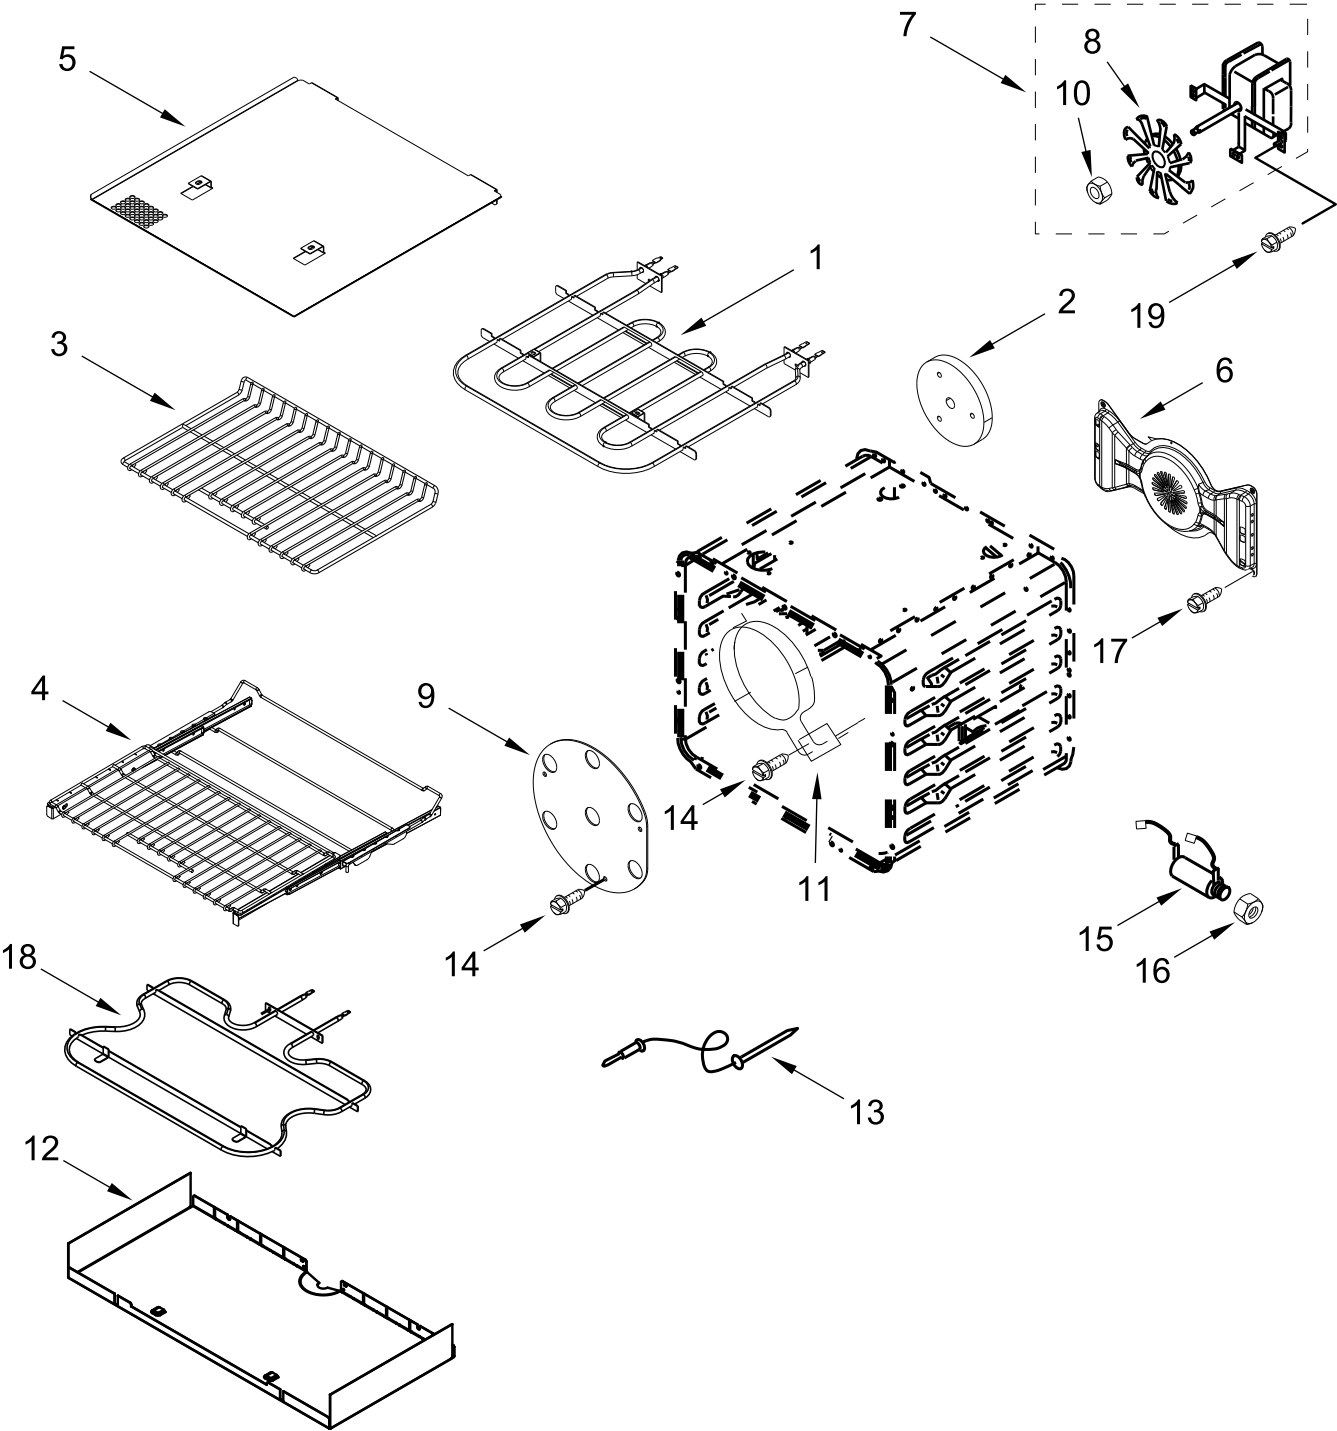

INTERNAL OVEN PARTS

INTERNAL OVEN PARTS

<u>Illus.</u> <u>No.</u>	<u>Part No.</u>	<u>Description</u>	<u>Illus.</u> <u>No.</u>	<u>Part No.</u>	<u>Description</u>	<u>Illus.</u> <u>No.</u>	<u>Part No.</u>	<u>Description</u>
1	W10115994	Element, Broil	9	W10261523	Plate, Fan	17	W10739592	Screw
2	W10282821	Insulation, Convection Cover	10	W10631504	Nut, Acorn (LH)	18	W10115992	Element, Hidden Bake
3	W10822069	Rack, Oven	11	9762242	Element, Convection Steam	19	W10720084	Screw
4	W11108464	Rack, Sliding Oven	12	W11106922	Tray, Hidden Bake			
5	W10160856	Shield, Element Broil	13	9755542	Probe, Temperature			
6	W11212180	Baffle, Convection	14	4449154	Screw			
7	W10722667	Fan, Convection	15	9755543	Jack, Meat Probe			
8	W10631503	Blade, Fan	16	W11033111	Nut, Locking