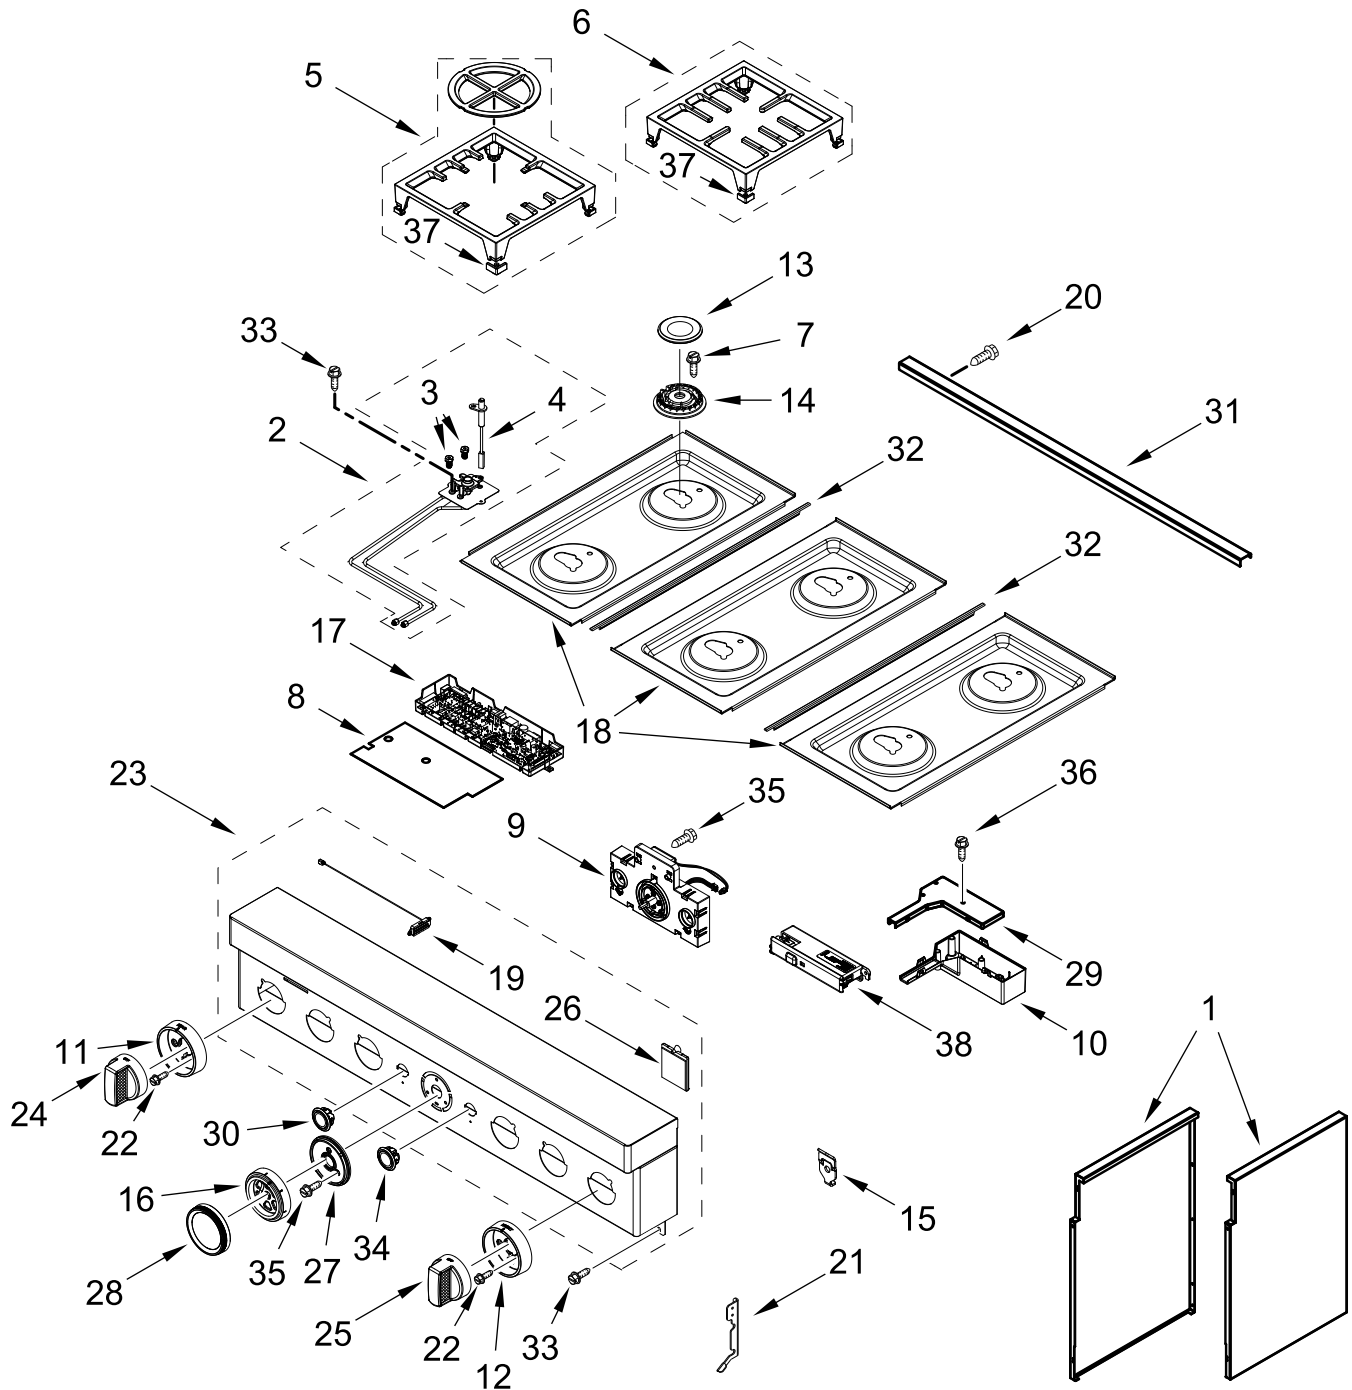

COOKTOP, BURNER AND GRATE PARTS