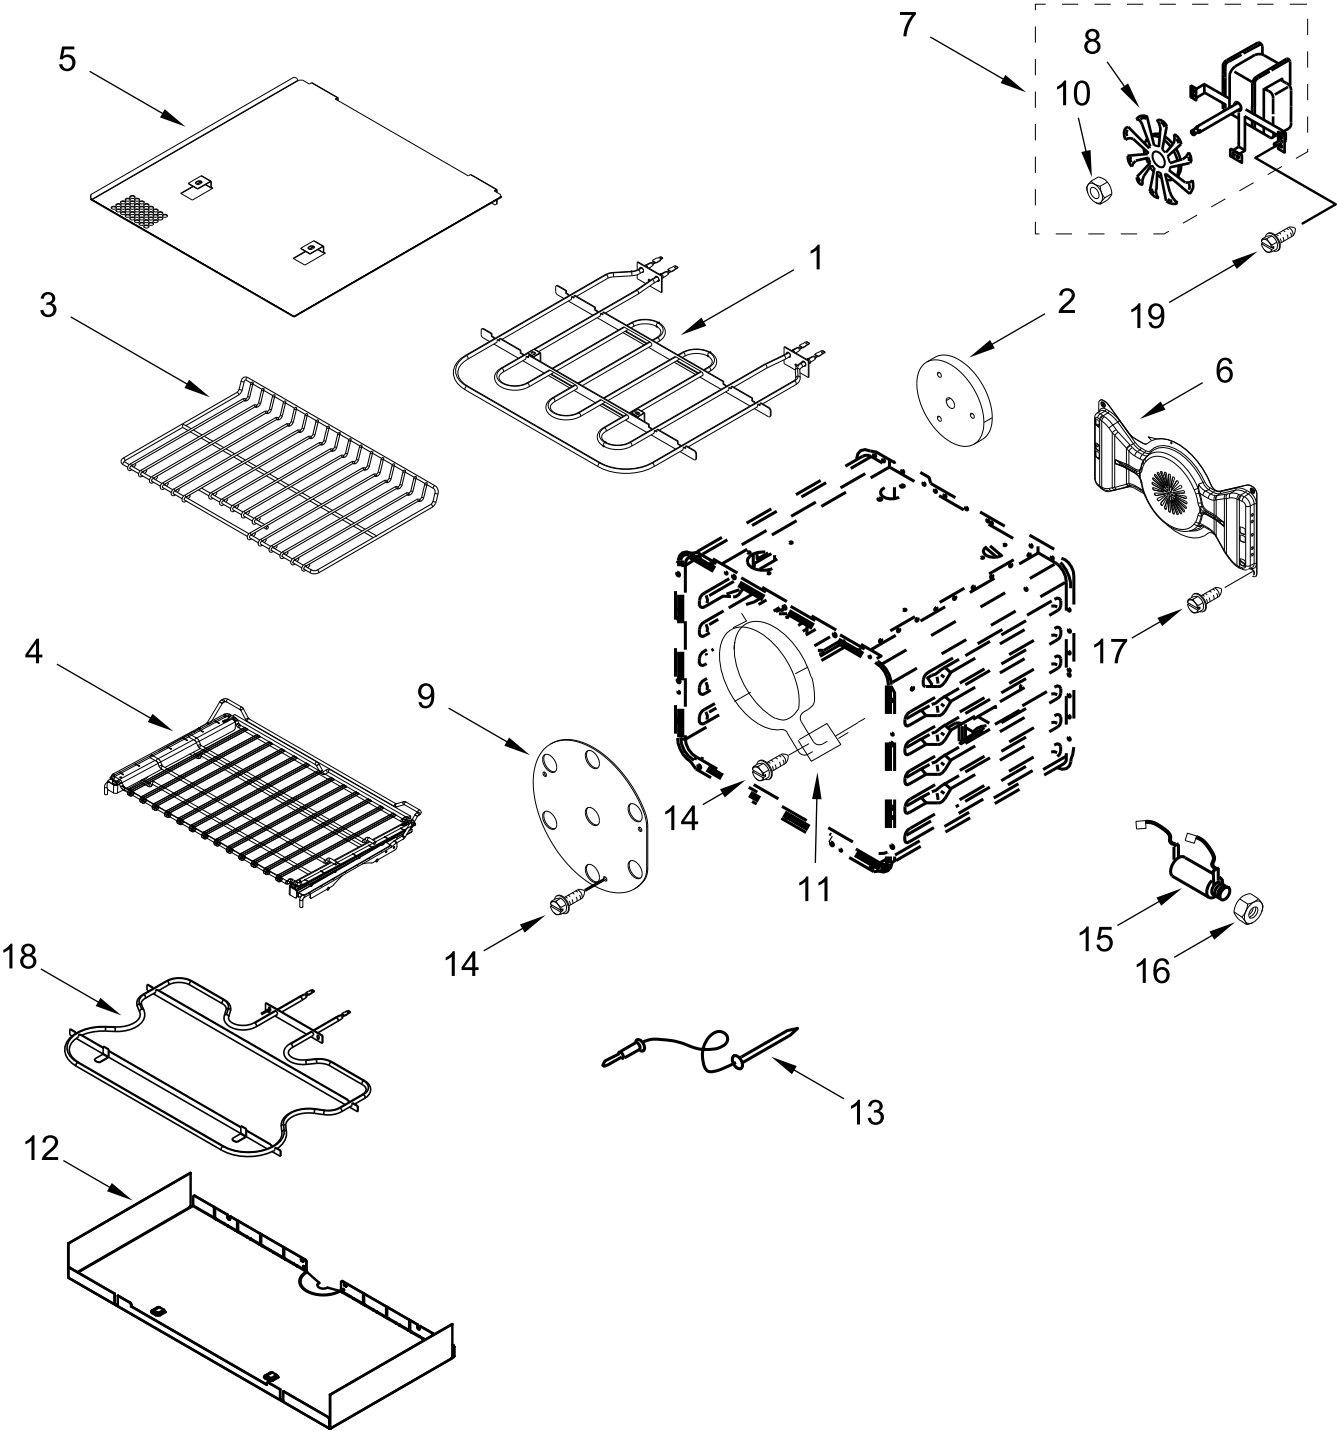

INTERNAL OVEN PARTS

INTERNAL OVEN PARTS

<u>Illus.</u> <u>No.</u>	<u>Part No.</u>	<u>Description</u>	<u>Illus.</u> <u>No.</u>	<u>Part No.</u>	<u>Description</u>	<u>Illus.</u> <u>No.</u>	<u>Part No.</u>	<u>Description</u>
1	W10115994	Element, Broil	9	W10261523	Plate, Fan	17	W10739592	Screw
2	W10282821	Insulation, Convection Cover	10	W10631504	Nut, Acorn (LH)	18	W10115995	Element, Hidden Bake
3	W10570887	Rack, Oven	11	9762242	Element, Convection Steam	19	W10720084	Screw
4	W11108461	Rack, Oven (Sliding)	12	W11109421	Tray, Hidden Bake			
5	W10160856	Shield, Element Broil	13	9755542	Probe, Temperature			
6	W11212180	Baffle, Convection	14	4449154	Screw			
7	W10722667	Fan, Convection	15	9755543	Jack, Meat Probe			
8	W10631503	Blade, Fan	16	W11033111	Nut, Locking