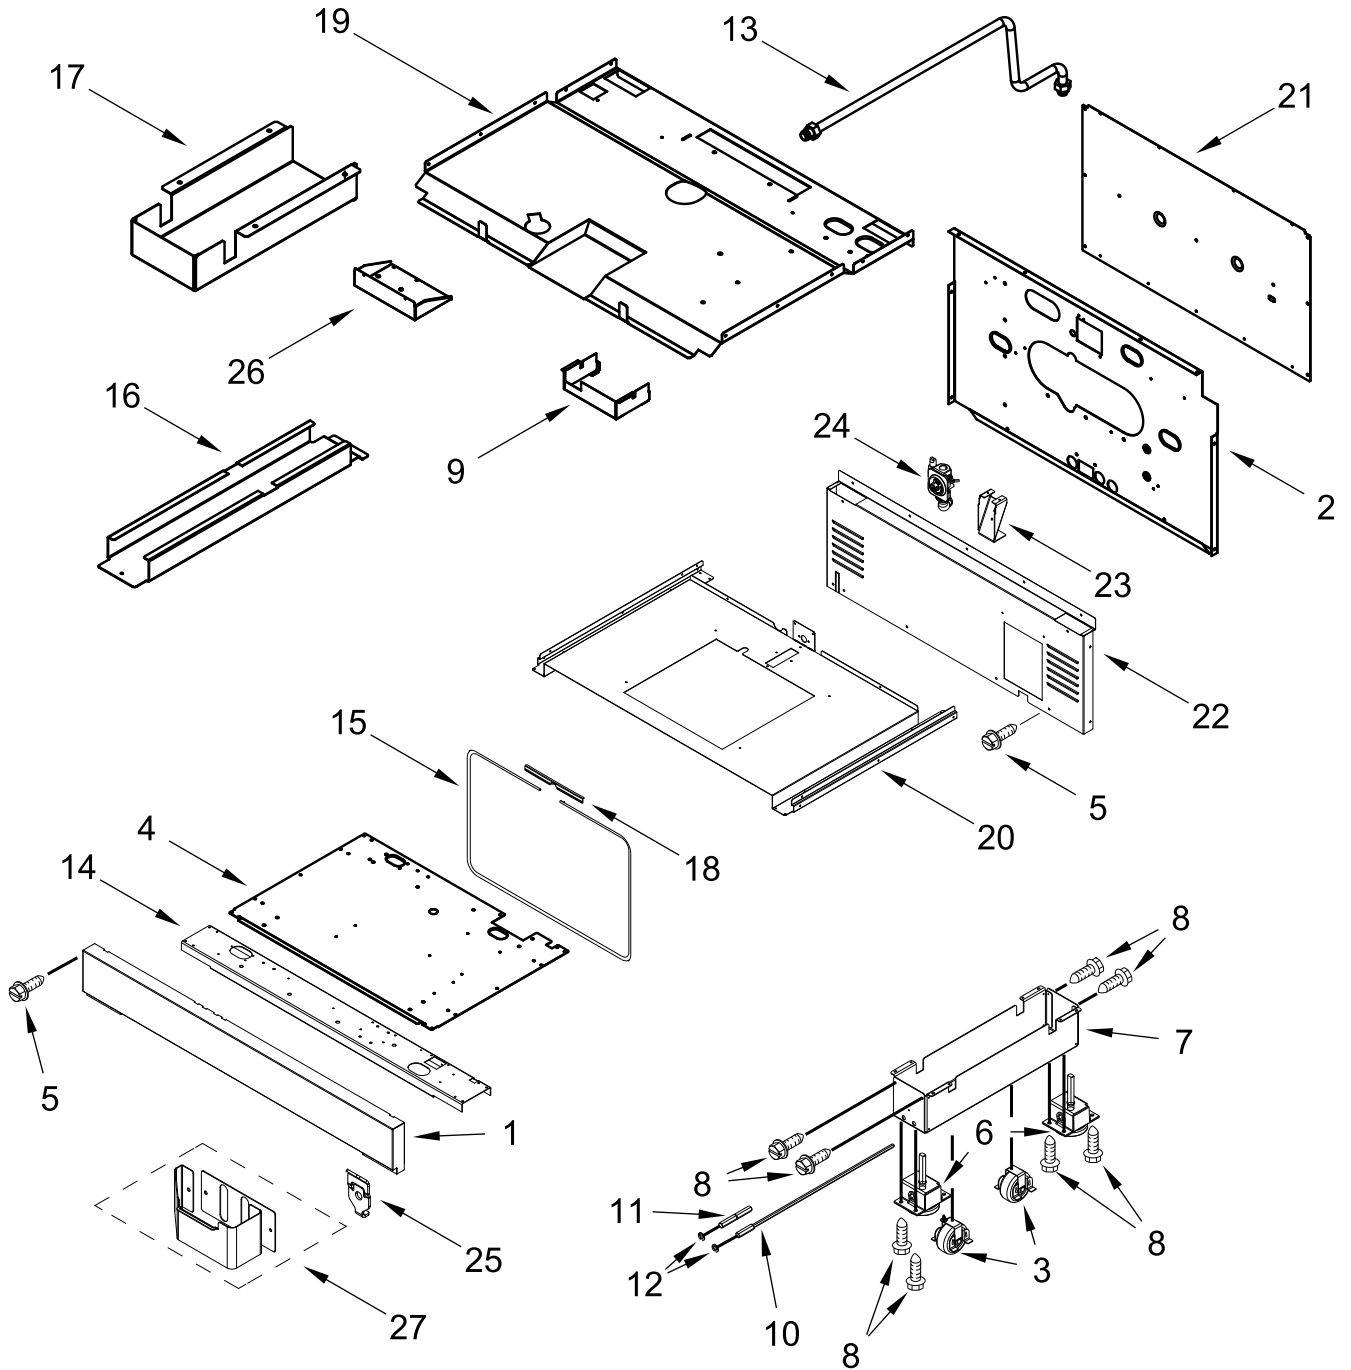

CHASSIS PARTS

CHASSIS PARTS

<u>Illus. No.</u>	<u>Part No.</u>	<u>Description</u>	<u>Illus. No.</u>	<u>Part No.</u>	<u>Description</u>	<u>Illus. No.</u>	<u>Part No.</u>	<u>Description</u>
1	W11394781	Kickplate	12	489504	E-Ring	22	W11034134	Panel, Back Bottom
2	W11105911	Back, Chassis	13	W11106963	Tube, Pressure Regulator	23	W11096823	Bracket, Pressure Regulator
3	W10138054	Assembly, Roller	14	W11087491	Support, Channel	24	W10449140	Regulator, Pressure
4	W11109583	Duct, Bottom (30")	15	W11115328	Gasket, Oven (30")	25	W11036559	Spring Clip, Range
5	7101P426-60	Screw	16	W11050145	Duct-Chassis, Rear	26	W11106341	Drawer, Appliance Manager
6	9760860	Leveler	17	W11084360	Channel, Wire	27	W11199181	Cover, Foot (Left)
7	W10908710	Base, Leveling Leg	18	W11362015	Retainer, Gasket (9" Long)		W11199178	Cover, Foot (Right)
8	4449743	Screw	19	W11037137	Top, Chassis			
9	W11106335	Cabinet, Appliance Manager	20	W11040802	Chassis, Bottom			
10	W10115869	Shaft, Long	21	W11103334	Panel, Back Top			
11	W10115793	Shaft, Short