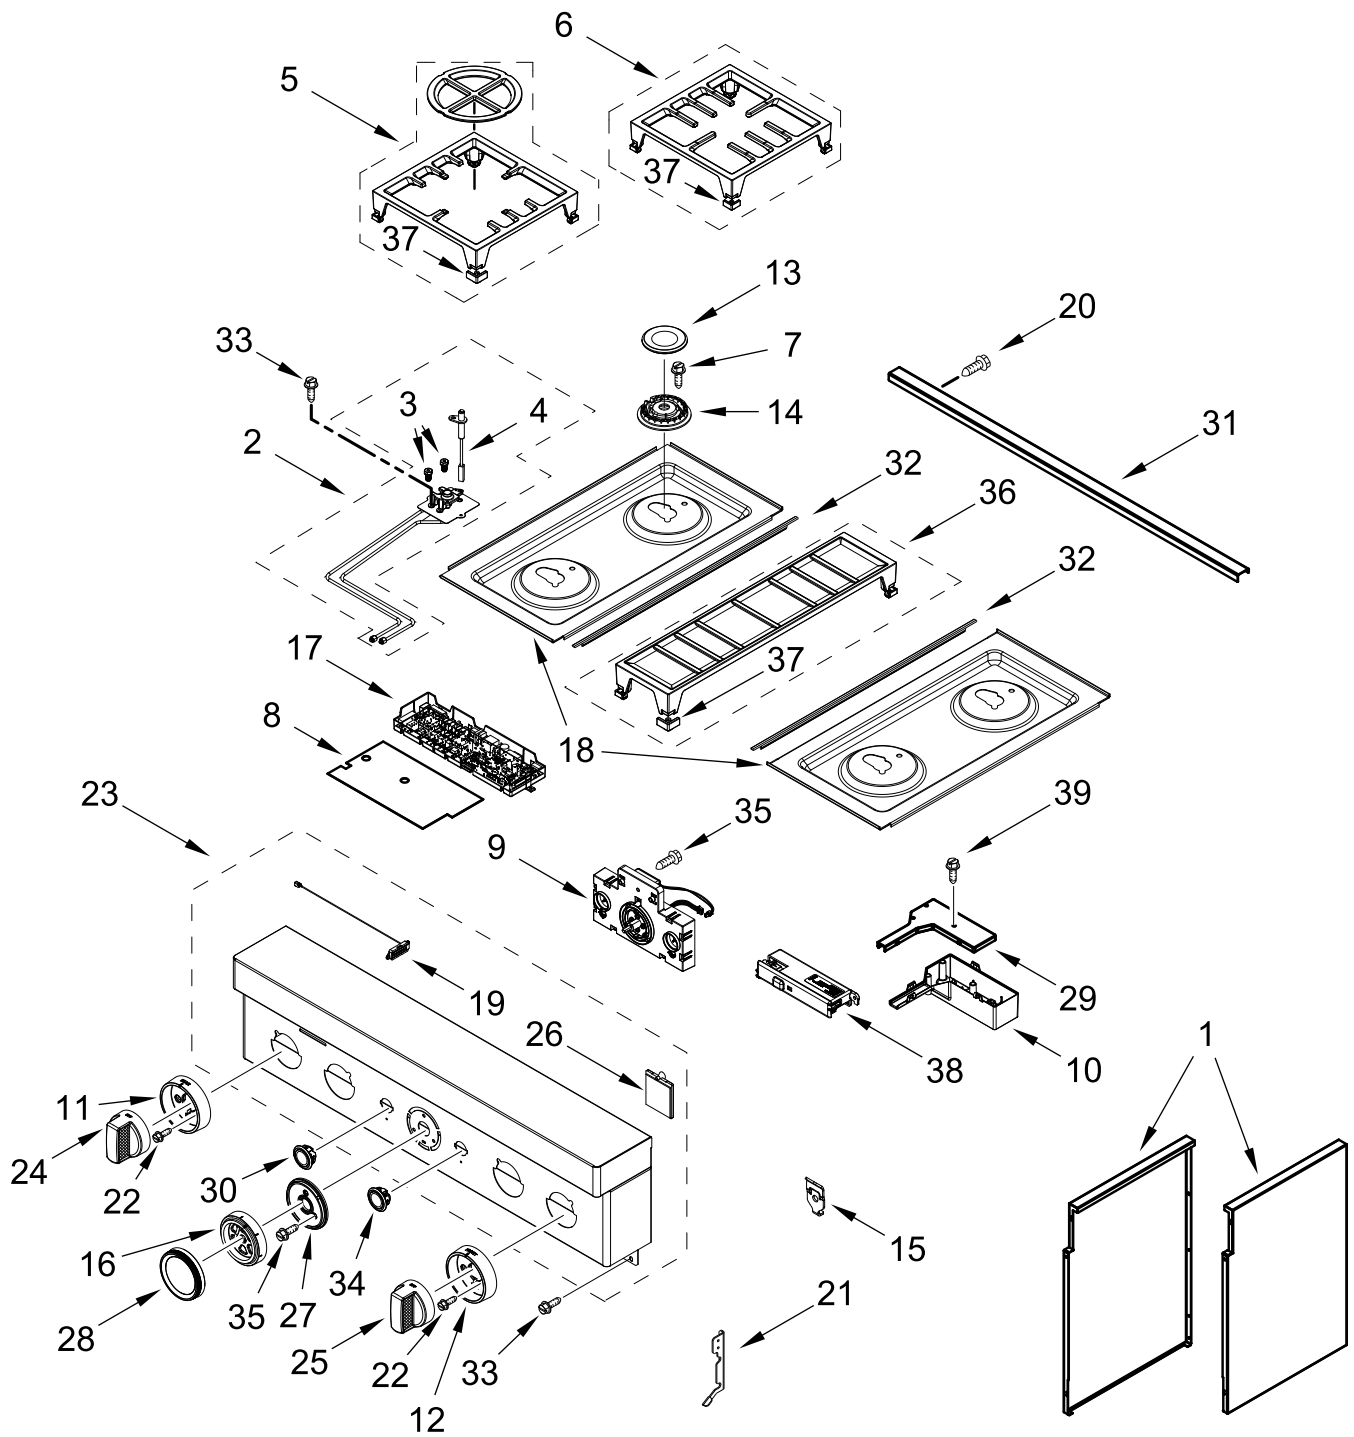

COOKTOP, BURNER AND GRATE PARTS