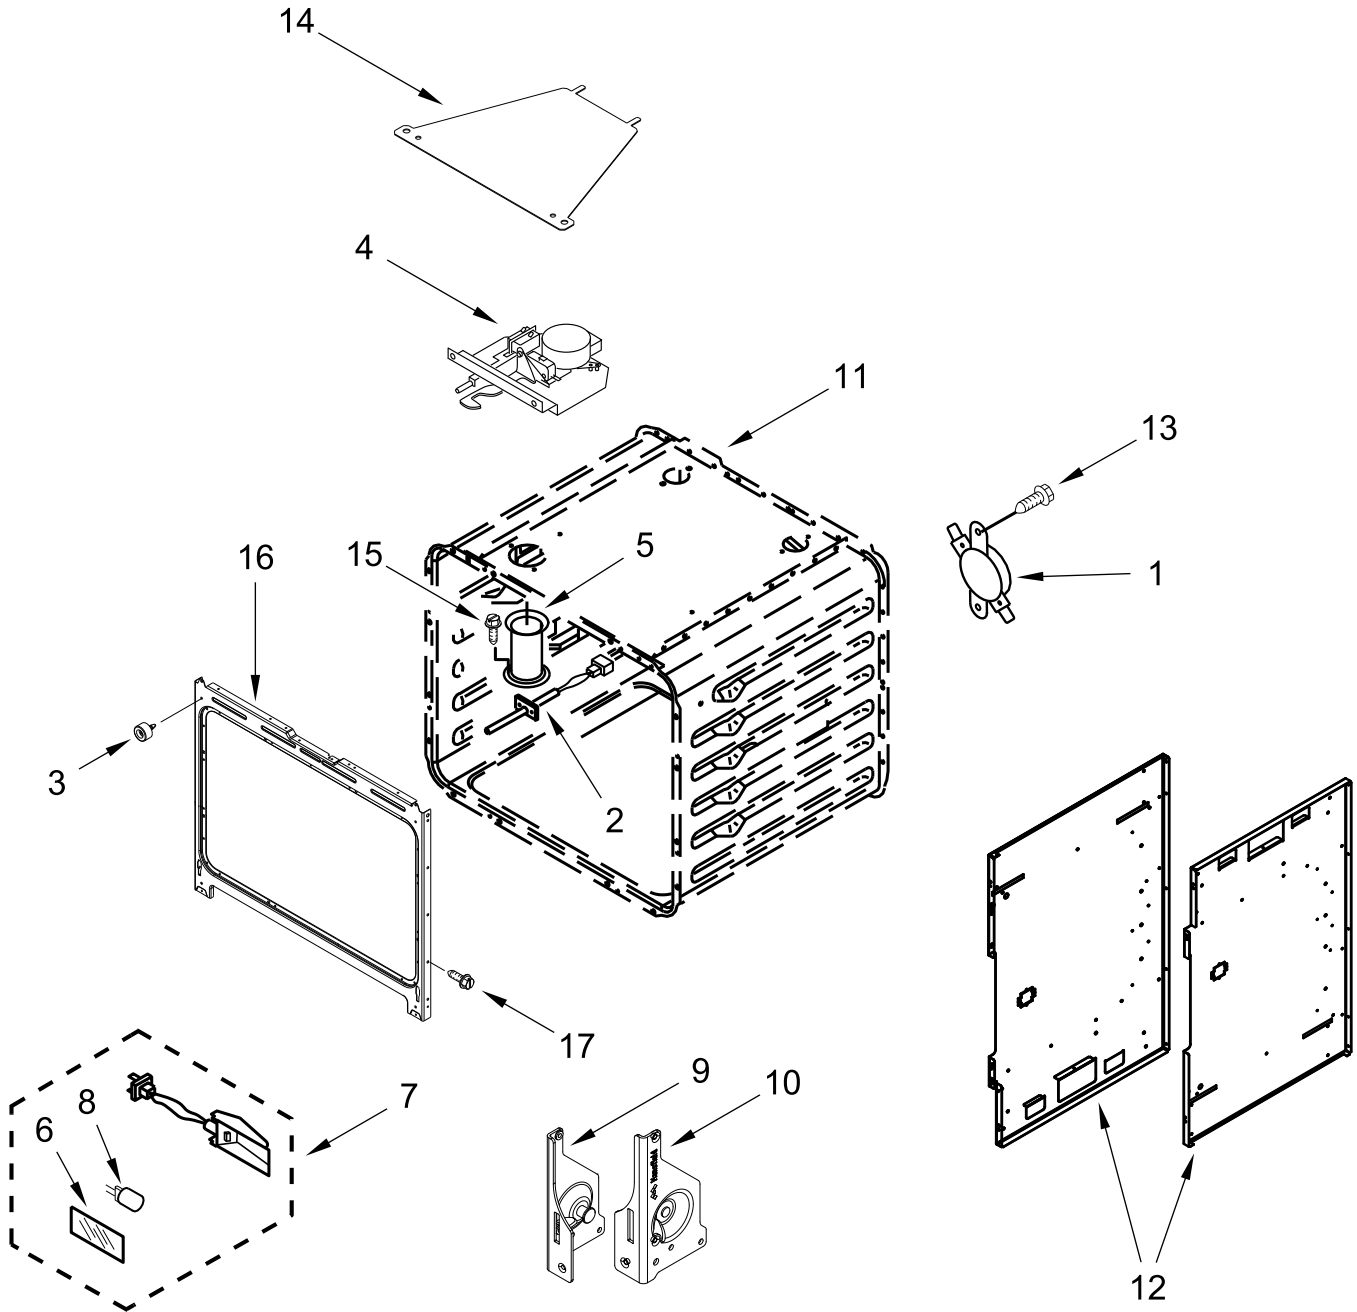

OVEN PARTS

OVEN PARTS

<u>Illus. No.</u>	<u>Part No.</u>	<u>Description</u>	<u>Illus. No.</u>	<u>Part No.</u>	<u>Description</u>	<u>Illus. No.</u>	<u>Part No.</u>	<u>Description</u>
1	4449751	Thermostat (TOD)	11		Liner, Oven (Not Serviced)	17	4449040	Screw
2	W10622170	Probe, Sensor						FOLLOWING PARTS NOT ILLUSTRATED
3	W10351278	Bumper & Screw	12	W11102297	Chassis, Side (Left)	W10282810		Insulation, Wrap, 30"
4	W10830016	Latch, Motorized		W11102296	Chassis, Side (Right)	W10282816		Insulation, Back, 30"
5	W11290663	Tube, Vent	13	7101P426-60	Screw	3400968		Nut
6	W10169756	Lens, Light	14	W10160858	Cover, Latch			
7	W11223932	Assembly, Oven Light	15	3196176	Screw			
8	W10169757	Bulb, Light	16	W11192755	Frame, Front			
9	W11096294	Receiver, Hinge (Left)						
10	W11096293	Receiver, Hinge (Right)