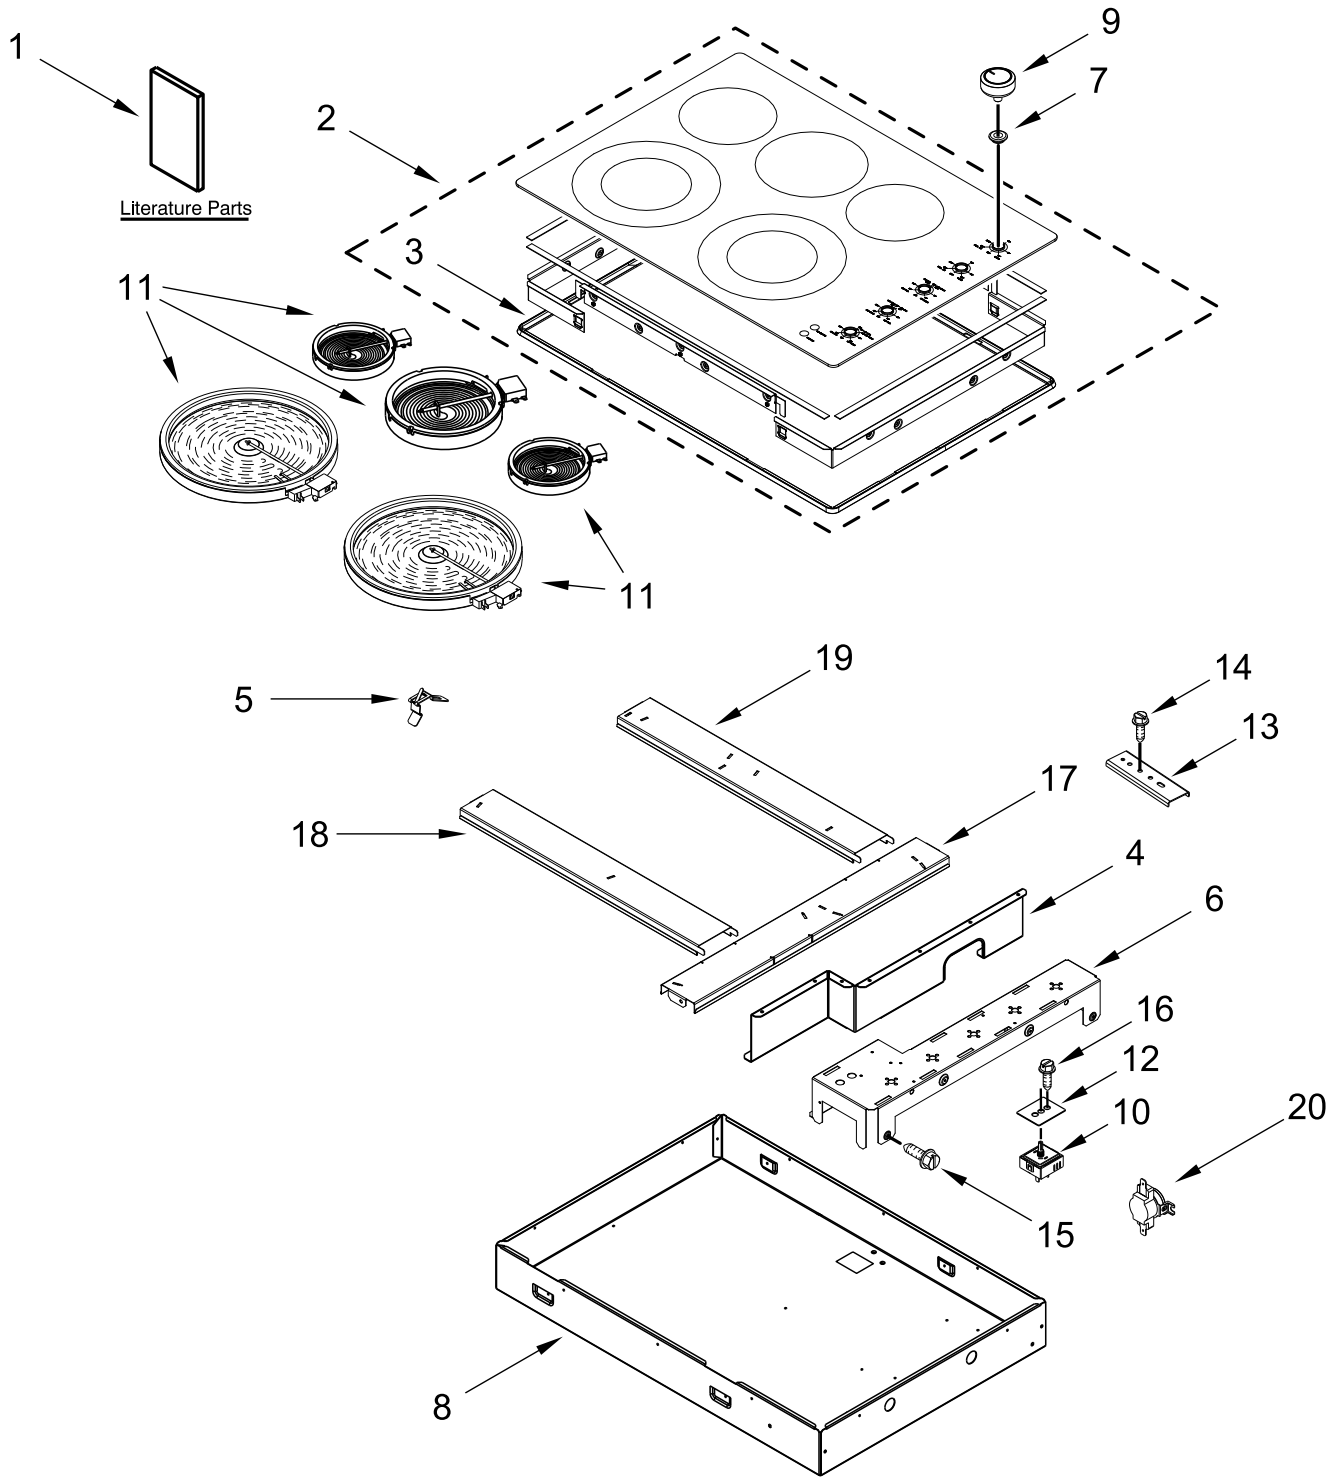

KitchenAid®

30" ELECTRIC BUILT-IN COOKTOP

MODELS:

KCES550HBL00 (Black)

KCES550HSS00 (Stainless)

COOKTOP PARTS

COOKTOP PARTS

<u>Illus. No.</u>	<u>Part No.</u>	<u>Description</u>	<u>Illus. No.</u>	<u>Part No.</u>	<u>Description</u>	<u>Illus. No.</u>	<u>Part No.</u>	<u>Description</u>
1		Literature Parts	10	W10437092	Switch, Infinite (Left Front)	13	4455917	Bracket, Cooktop Mounting
	W11206696	Instructions, Installation		W10578768	Switch, Infinite (Left Rear)	14	3400093	Screw
	W11245478	Instructions, Undercounter Installation		W10843843	Switch, Infinite (Center Rear)	15	7101P426-60	Screw
	W11161586	Guide, Use & Care		W11117250	Switch, Infinite (Right Front)	16	7101P309-60	Screw
	W11238365	Diagram, Wiring		W10437094	Switch, Infinite (Right Rear)	17	W11171778	Rail, Vertical
2		Cooktop				18	W11175475	Rail, Horizontal Front
	W11120989	Black				19	W11171776	Rail, Horizontal Rear
	W11120990	Stainless	11	W10275048	Element (3000/1400W)	20	W10464566	Switch, TOD High Limit
3		Trim, Stainless (Not Serviced)						FOLLOWING PARTS NOT ILLUSTRATED
4	W11172720	Shield, Switch		8273994	Element (1200W) (Left Rear)	W11110552		Harness, Main
5	W10225448	Spring, Element				3192439		Seal, Limiter
6	W11215837	Plate, Switch		8273993	Element (1800W) (Center Rear)	7101P426-60		Screw (For Main Harness)
7		Grommet					8286642	Tape, Foam
	W10593536	Stainless		W11117008	Element (3200W) (Right Front)	W11161211		Insulation, Cooktop (Knob)
8		Box, Burner (Not Serviced)		W10342780	Element (1300W) (Right Rear)			
9		Knob, Control	12	3183956	Seal, Switch Cover			
	W10884728	Stainless						

OPTIONAL PARTS (NOT INCLUDED)

<u>Illus.</u> <u>No.</u>	<u>Part No.</u>	<u>Description</u>
		ACCESSORIES
	WA906B	Scraper, Cooktop
	W10355051	Cleaner, Cooktop
	31605	Kit, Cooktop Care