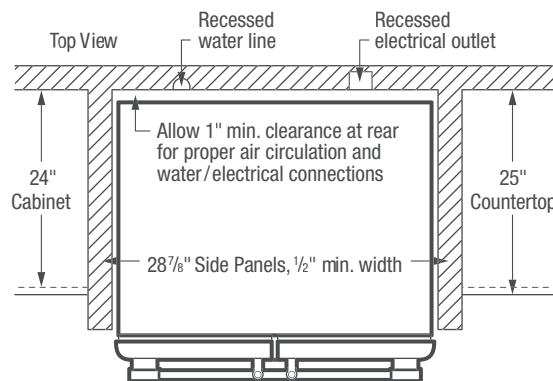

FREEZER FEATURES

Effortless® Glide Freezer Drawer	Yes
Sliding Full-Width Freezer Baskets	1
Basket Dividers	2 (Upper and Lower Basket)
Lighting	LED
Automatic Ice Maker (2nd Ice Maker)	Yes

CERTIFICATIONS

Sabbath Mode (Star-K® Certified)	Yes

SPECIFICATIONS

Total Capacity (Cu. Ft.)	21.6
Refrigerator Capacity (Cu. Ft.)	14.8
Freezer Capacity (Cu. Ft.)	6.8
Power Supply Connection Location	Right Bottom Rear
Water Inlet Connection Location	Left Bottom Rear
Voltage Rating	120V / 60Hz / 15A
Connected Load (kW rating) @ 120 Volts¹	1.02
Amps @ 120 Volts	8.5
Minimum Circuit Required (Amps)	15
Shipping Weight (Approx.)	347 Lbs.

PRODUCT DIMENSIONS

A - Height (Incl. Hinges & Rollers)	69-7/8"
B - Cabinet Width / Door Width	35-7/8" / 36"
C - Depth (Incl. Door)	27-1/8"
Depth with Door Open 90°	42-1/2"
Depth with Drawer Fully Extended (Incl. Handle)	44-7/8"

"BUILT-IN LOOK" CUTOUT DIMENSIONS

Height (Incl. Hinges & Rollers)	70-1/4"
Width	36"
Depth	25"

Note: For planning purposes only. Always consult local and national electric, gas and plumbing codes. Refer to Product Installation Guide for detailed installation instructions on the web at [frigidaire.com / frigidaire.ca](http://frigidaire.com/frigidaire.ca). Specifications subject to change. Accessories information available on the web at frigidaire.com / frigidaire.ca

FRIGIDAIRE

USA • 10200 David Taylor Drive • Charlotte, NC 28262 • 1-800-FRIGIDAIRE • frigidaire.com
CANADA • 5855 Terry Fox Way • Mississauga, ON L5V 3E4 • 1-800-265-8352 • frigidaire.ca

FPBC2278UF 9/18
© 2018 Electrolux Home Products, Inc.