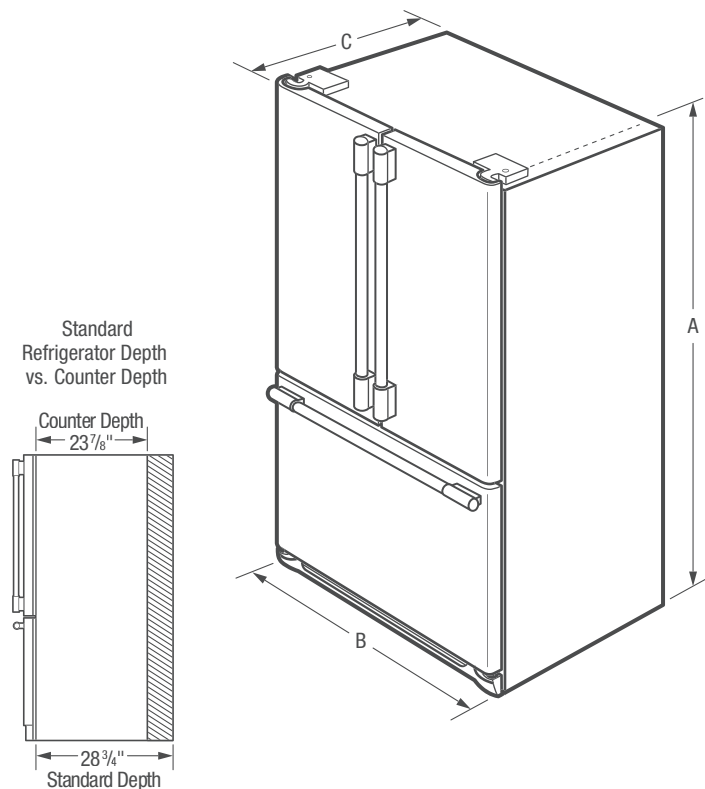

FREEZER FEATURES

Effortless® Glide Freezer Drawer	Yes
Sliding Full-Width Freezer Baskets	1
Basket Dividers	2 (Upper and Lower Basket)
Lighting	LED
Automatic Ice Maker (2nd Ice Maker)	Yes

CERTIFICATIONS

Sabbath Mode (Star-K® Certified)	Yes

SPECIFICATIONS

Total Capacity (Cu. Ft.)	21.6
Refrigerator Capacity (Cu. Ft.)	14.8
Freezer Capacity (Cu. Ft.)	6.8
Power Supply Connection Location	Right Bottom Rear
Water Inlet Connection Location	Left Bottom Rear
Voltage Rating	120V / 60Hz / 15A
Connected Load (kW rating) @ 120 Volts¹	1.02
Amps @ 120 Volts	8.5
Minimum Circuit Required (Amps)	15
Shipping Weight (Approx.)	347 Lbs.

PRODUCT DIMENSIONS

A - Height (Incl. Hinges & Rollers)	69-7/8"
B - Cabinet Width / Door Width	35-7/8" / 36"
C - Depth (Incl. Door)	27-1/8"
Depth with Door Open 90°	42-1/2"
Depth with Drawer Fully Extended (Incl. Handle)	44-7/8"

"BUILT-IN LOOK" CUTOUT DIMENSIONS

Height (Incl. Hinges & Rollers)	70-1/4"
Width	36"
Depth	25"

Note: For planning purposes only. Always consult local and national electric, gas and plumbing codes. Refer to Product Installation Guide for detailed installation instructions on the web at [frigidaire.com / frigidaire.ca](http://frigidaire.com/frigidaire.ca). Specifications subject to change. Accessories information available on the web at frigidaire.com / frigidaire.ca

FRIGIDAIRE

USA • 10200 David Taylor Drive • Charlotte, NC 28262 • 1-800-FRIGIDAIRE • frigidaire.com
CANADA • 5855 Terry Fox Way • Mississauga, ON L5V 3E4 • 1-800-265-8352 • frigidaire.ca

FPBC2278UF 9/18
© 2018 Electrolux Home Products, Inc.