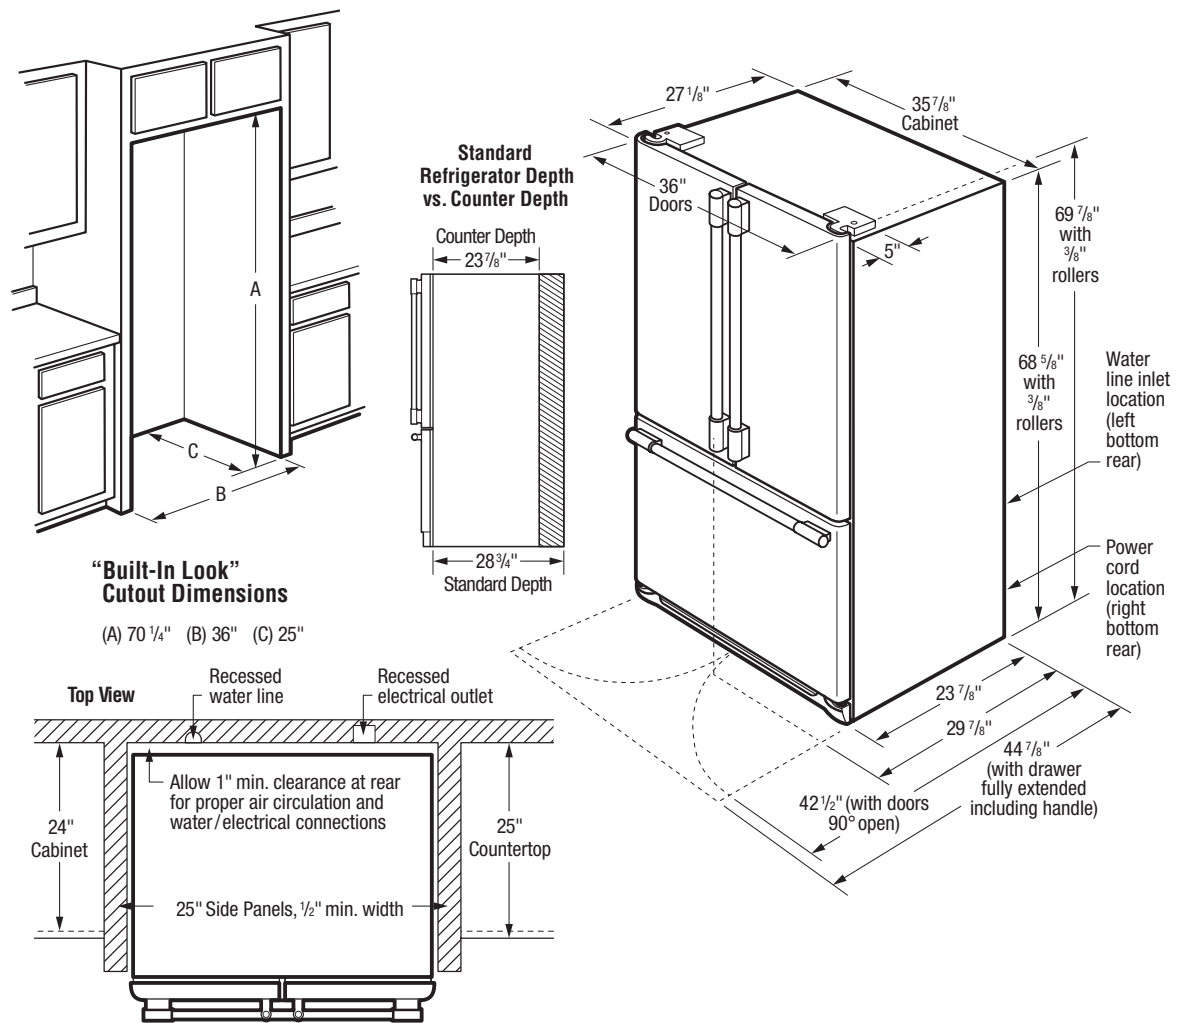

FPBC2278UF FRENCH DOOR COUNTER-DEPTH REFRIGERATOR

21.6 CU. FT.

FRIGIDAIRE
PROFESSIONAL

INSTALLATION SPECIFICATIONS

- Product Shipping Weight (approx.) - 347 Lbs.
- An electrical supply with grounded three-prong receptacle is required. The power supply circuit must be installed in accordance with current edition of National Electrical Code (NFPA 70) and local codes & ordinances.
- Voltage Rating - 120V / 60 Hz / 15 Amps
- Connected Load (kW Rating) @ 120 Volts = 1.02 kW
- Amps @ 120 Volts = 8.5 Amps
- Always consult local and national electric & plumbing codes.
- Floor should be level surface of hard material, capable of supporting fully loaded refrigerator.
- Minimum 3/8" clearance required for sides and top of refrigerator or freezer with 1" clearance at rear to allow for ease of installation, proper air circulation, and plumbing / electrical connections.
- When installing refrigerator adjacent to wall, cabinet or other appliance that extends beyond front edge of unit, 20" minimum clearance recommended to allow for optimum 120° to 180° door swing, providing complete drawer / crisp access and removal. (*Absolute 4-1/2" minimum clearance will ONLY allow for 90° door swing which will provide drawer / crisp access with restricted removal.*)
- To ensure optimum performance, (*do not install in areas where temperature drops below 55° F or rises above 110° F*) and avoid installing in direct sunlight or close proximity to range, dishwasher or other heat source.
- For proper ventilation, front grille **MUST** remain unobstructed.
- Recess electrical outlet when possible.
- Water recess on rear wall recommended to prevent water line damage.
- Water Pressure - Cold water line must provide between 30 and 100 pounds per square inch (psi).
- Copper or stainless steel tubing with 1/4" O.D. recommended for water supply line with length equal to distance from rear of unit to household water supply line plus 7 additional feet. Optional Water Supply Installation Kits available.
- Adjustable front rollers to assist with door alignment.

“BUILT-IN LOOK” SPECIFICATIONS

- Minimum opening of 70-1/4" H x 36" W x 25" D required to allow for ease of installation, proper air circulation, and plumbing / electrical connections.
- Remove all wall / floor molding prior to installation.

FRIGIDAIRE

USA • 10200 David Taylor Drive • Charlotte, NC 28262 • 1-800-FRIGIDAIRE • frigidaire.com
CANADA • 5855 Terry Fox Way • Mississauga, ON L5V 3E4 • 1-800-265-8352 • frigidaire.ca

Note: For planning purposes only. Always consult local and national electric, gas and plumbing codes. Refer to Product Installation Guide for detailed installation instructions on the web at frigidaire.com / frigidaire.ca. Specifications subject to change. Accessories information available on the web at frigidaire.com / frigidaire.ca

FPBC2278UF 9/18
© 2018 Electrolux Home Products, Inc.