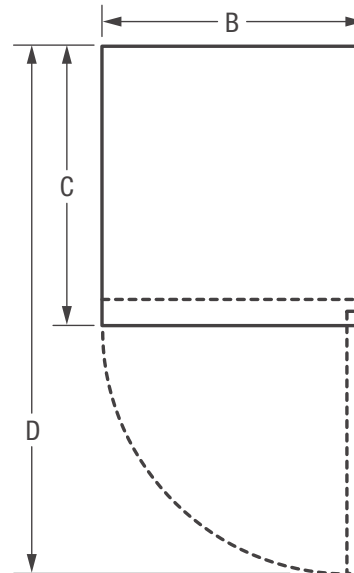

PRODUCT DIMENSIONS

A - Height	34-1/8" to 35"
B - Width	23-7/16"
C - Depth	23-1/4"
D - Depth with Door Open 90°	45"

Note: For planning purposes only. Always consult local and national electric and plumbing codes. Refer to Product Installation Guide for detailed installation instructions on the web at frigidaire.com / frigidaire.ca. Specifications subject to change. Accessories information available on the web at frigidaire.com / frigidaire.ca