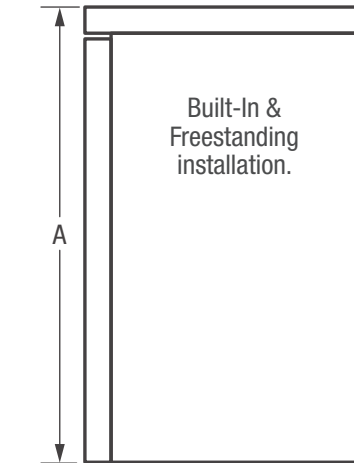

INTERIOR

Control Type	Electronic
Display	F° or C°
Lighting	LED
Frost-Free Performance	Yes
Condenser	Dynamic
High-Temperature Acoustic Alarm	Yes
Power-On/Off Control	Yes
Temperature Zones	1
Temperature Range	34°F to 50°F
Adjustable Shelves	Yes
Stainless Steel Shelf Trim	Yes
Cabinet Liner	Black

PRODUCT DIMENSIONS

A - Height	34-1/8" to 35"
B - Width	23-7/16"
C - Depth	23-1/4"
D - Depth with Door Open 90°	45"

Note: For planning purposes only. Always consult local and national electric and plumbing codes. Refer to Product Installation Guide for detailed installation instructions on the web at frigidaire.com / frigidaire.ca. Specifications subject to change. Accessories information available on the web at frigidaire.com / frigidaire.ca