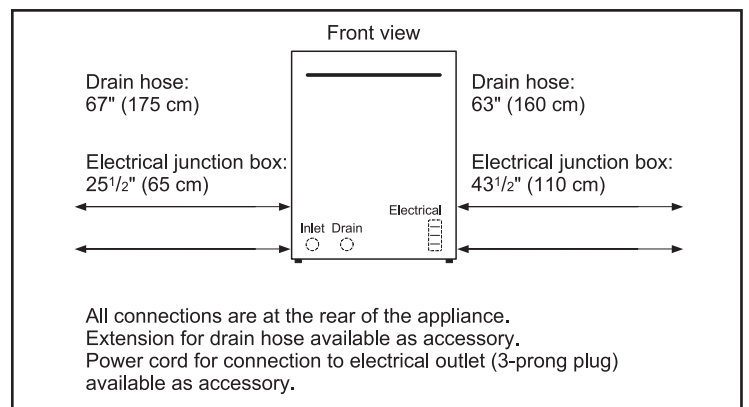

Accessories: To purchase Bosch accessories, cleaners & parts please visit www.bosch-home.com/us/store or call 1-800-944-2904 (Mon to Fri 5 am to 6 pm PST, Sat 6 am to 3 pm PST).

Notes: All height, width and depth dimensions are shown in inches. BSH reserves the absolute and unrestricted right to change product materials and specifications, at any time, without notice. Consult the product's installation instructions for final dimensional data and other details prior to making cutout.

Warranties: Please see Use & Care manual or Bosch website for statement of limited warranty.

For more information on our entire line of products, go to www.bosch-home.com/us or call 1-800-944-2904

© BSH Home Appliances Corporation. All rights reserved. Bosch is a registered trademark of Robert Bosch GmbH.