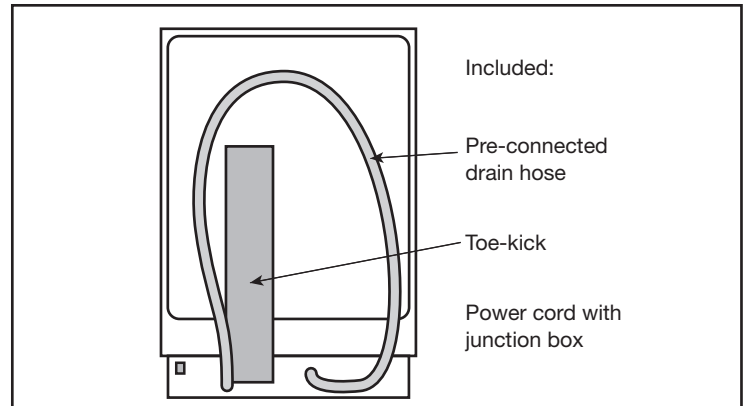

Notes: All height, width and depth dimensions are shown in inches. BSH reserves the absolute and unrestricted right to change product materials and specifications, at any time, without notice. Consult the product's installation instructions for final dimensional data and other details prior to making cutout.

24" Custom Panel Dishwasher

300 Series – Custom Panel SHVM63W53N

Installation Details

* measured from the bottom edge of the countertop panel thickness recommended 3/4" (20 mm).

This dishwasher can accept custom door panel weights ranging from 7 to 24 lbs; however, the dishwasher comes from the factory ready for custom panel door weights from 11 to 18 lbs. If you plan on using a door panel that is not 11 to 18 lbs. please contact customer service at (800) 944-2904.

** 24" (610 mm) wide panel may be used depending on cabinet design

Note: Refer to installation template for mounting hardware locations measurements in inches (mm)

Accessories: To purchase Bosch accessories, cleaners & parts please visit www.bosch-home.com/us/store or call 1-800-944-2904 (Mon to Fri 5 am to 6 pm PST, Sat 6 am to 3 pm PST).