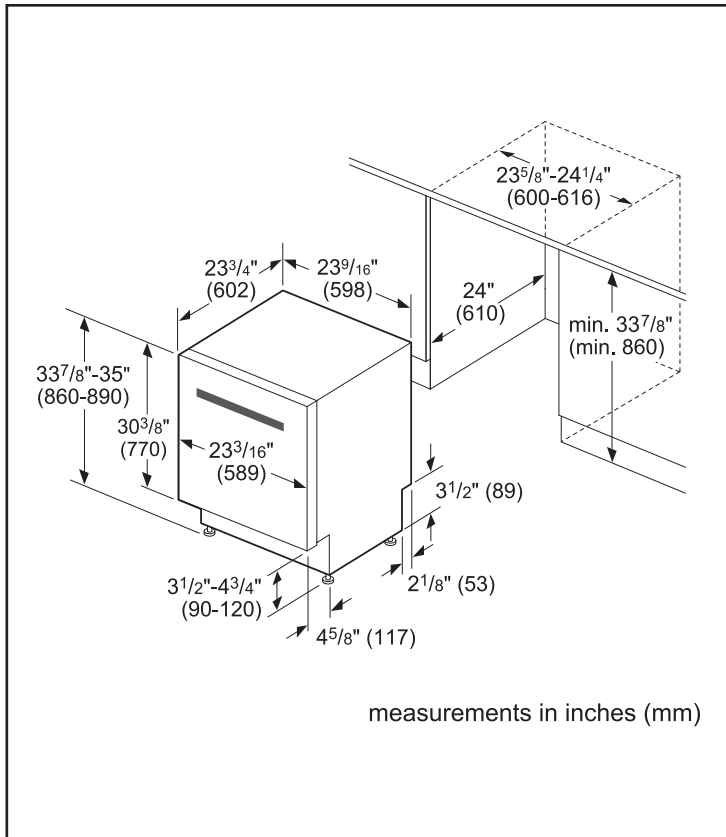

24" Recessed Handle Dishwasher

300 Series – Black SHEM63W56N

Installation Details

Accessories: To purchase Bosch accessories, cleaners & parts please visit www.bosch-home.com/us/store or call 1-800-944-2904 (Mon to Fri 5 am to 6 pm PST, Sat 6 am to 3 pm PST).

Notes: All height, width and depth dimensions are shown in inches. BSH reserves the absolute and unrestricted right to change product materials and specifications, at any time, without notice. Consult the product's installation instructions for final dimensional data and other details prior to making cutout.

Warranties: Please see Use & Care manual or Bosch website for statement of limited warranty.

For more information on our entire line of products, go to www.bosch-home.com/us or call 1-800-944-2904

© BSH Home Appliances Corporation. All rights reserved. Bosch is a registered trademark of Robert Bosch GmbH.