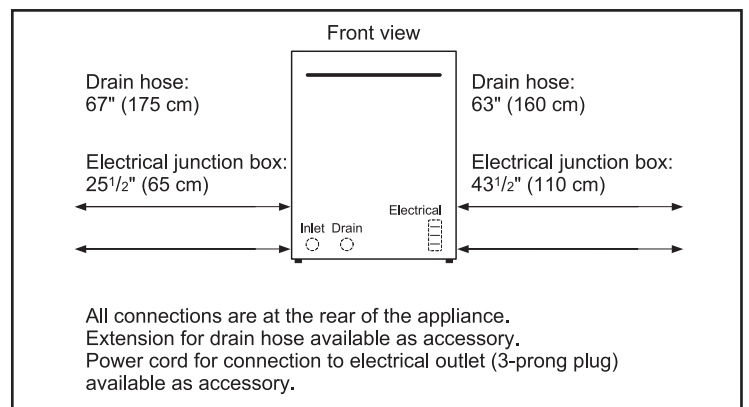

24" Recessed Handle Dishwasher

300 Series – Black SHEM63W56N

Installation Details

Accessories: To purchase Bosch accessories, cleaners & parts please visit www.bosch-home.com/us/store or call 1-800-944-2904 (Mon to Fri 5 am to 6 pm PST, Sat 6 am to 3 pm PST).

Notes: All height, width and depth dimensions are shown in inches. BSH reserves the absolute and unrestricted right to change product materials and specifications, at any time, without notice. Consult the product's installation instructions for final dimensional data and other details prior to making cutout.

Warranties: Please see Use & Care manual or Bosch website for statement of limited warranty.

For more information on our entire line of products, go to www.bosch-home.com/us or call 1-800-944-2904

© BSH Home Appliances Corporation. All rights reserved. Bosch is a registered trademark of Robert Bosch GmbH.