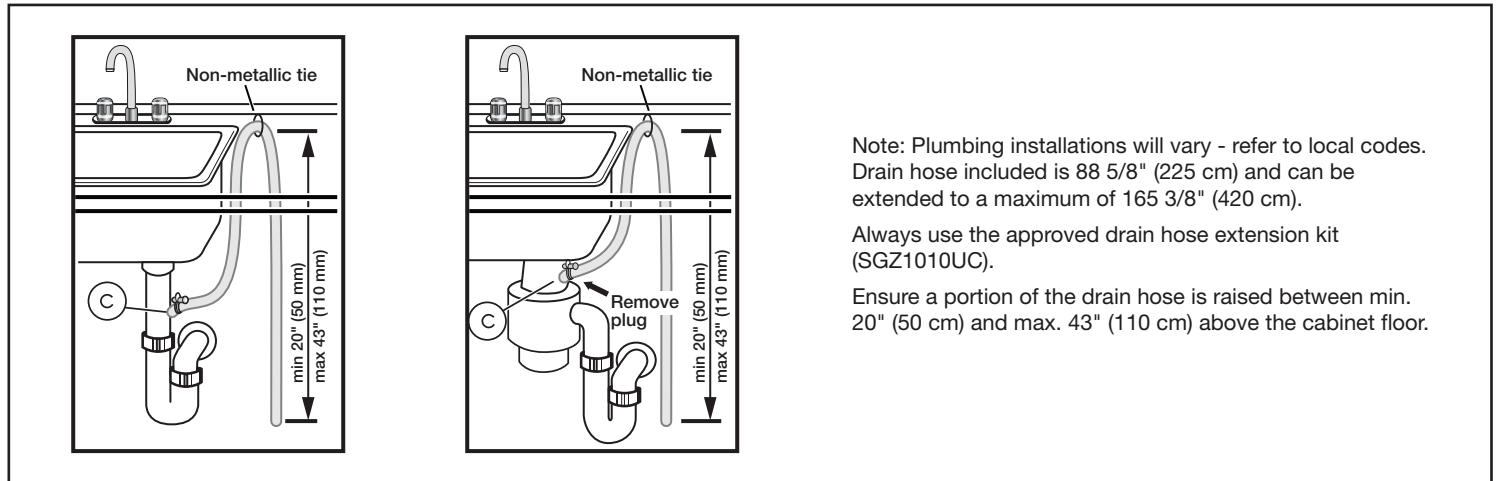

Notes: All height, width and depth dimensions are shown in inches. BSH reserves the absolute and unrestricted right to change product materials and specifications, at any time, without notice. Consult the product's installation instructions for final dimensional data and other details prior to making cutout.

24" Recessed Handle Dishwasher

Benchmark Series – Stainless Steel SHE89PW75N

BOSCH

Invented for life

Installation Details

Accessories: To purchase Bosch accessories, cleaners & parts please visit www.bosch-home.com/us/store or call 1-800-944-2904 (Mon to Fri 5 am to 6 pm PST, Sat 6 am to 3 pm PST).