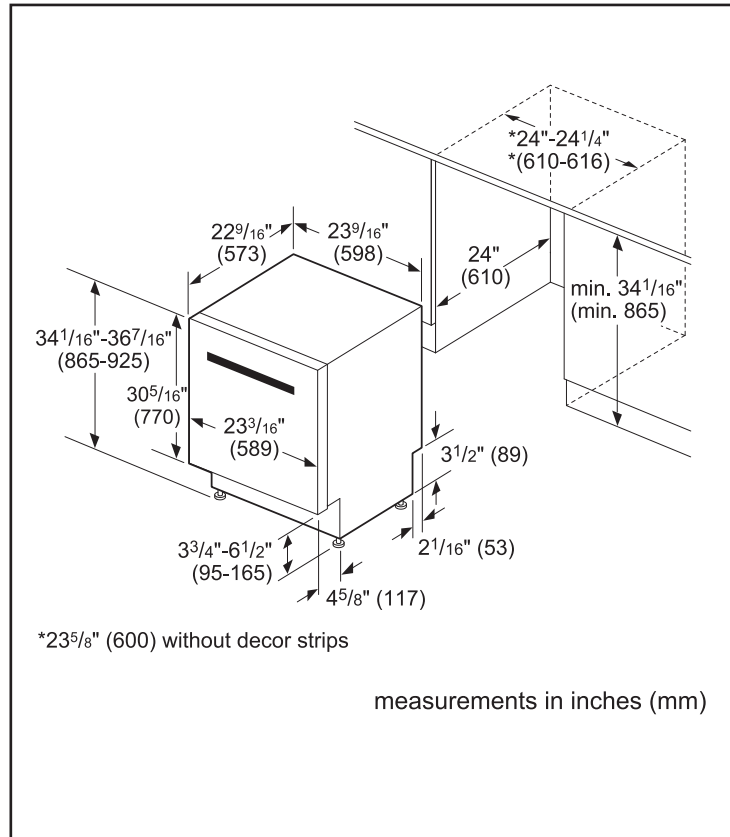

24" Recessed Handle Dishwasher

Benchmark Series – Stainless Steel SHE89PW75N

Installation Details

Accessories: To purchase Bosch accessories, cleaners & parts please visit www.bosch-home.com/us/store or call 1-800-944-2904 (Mon to Fri 5 am to 6 pm PST, Sat 6 am to 3 pm PST).

Notes: All height, width and depth dimensions are shown in inches. BSH reserves the absolute and unrestricted right to change product materials and specifications, at any time, without notice. Consult the product's installation instructions for final dimensional data and other details prior to making cutout.

Warranties: Please see Use & Care manual or Bosch website for statement of limited warranty.

For more information on our entire line of products, go to www.bosch-home.com/us or call 1-800-944-2904

© BSH Home Appliances Corporation. All rights reserved. Bosch is a registered trademark of Robert Bosch GmbH.