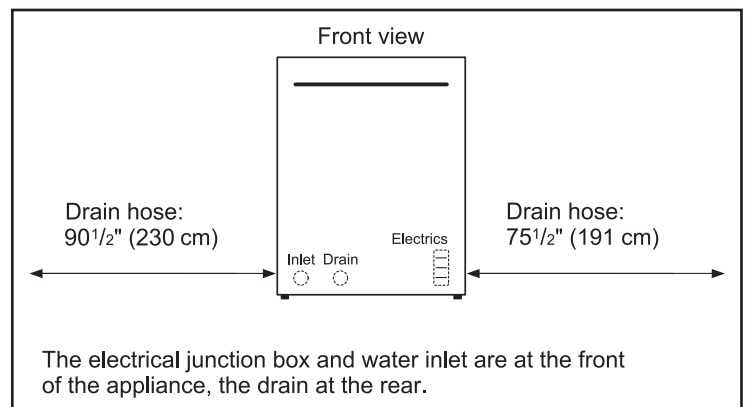

24" Recessed Handle Dishwasher

100 Series – Black SHE3AR76UC

Installation Details

Accessories: To purchase Bosch accessories, cleaners & parts please visit www.bosch-home.com/us/store or call 1-800-944-2904 (Mon to Fri 5 am to 6 pm PST, Sat 6 am to 3 pm PST).

Notes: All height, width and depth dimensions are shown in inches. BSH reserves the absolute and unrestricted right to change product materials and specifications, at any time, without notice. Consult the product's installation instructions for final dimensional data and other details prior to making cutout.

Warranties: Please see Use & Care manual or Bosch website for statement of limited warranty.

For more information on our entire line of products, go to www.bosch-home.com/us or call 1-800-944-2904

© BSH Home Appliances Corporation. All rights reserved. Bosch is a registered trademark of Robert Bosch GmbH.