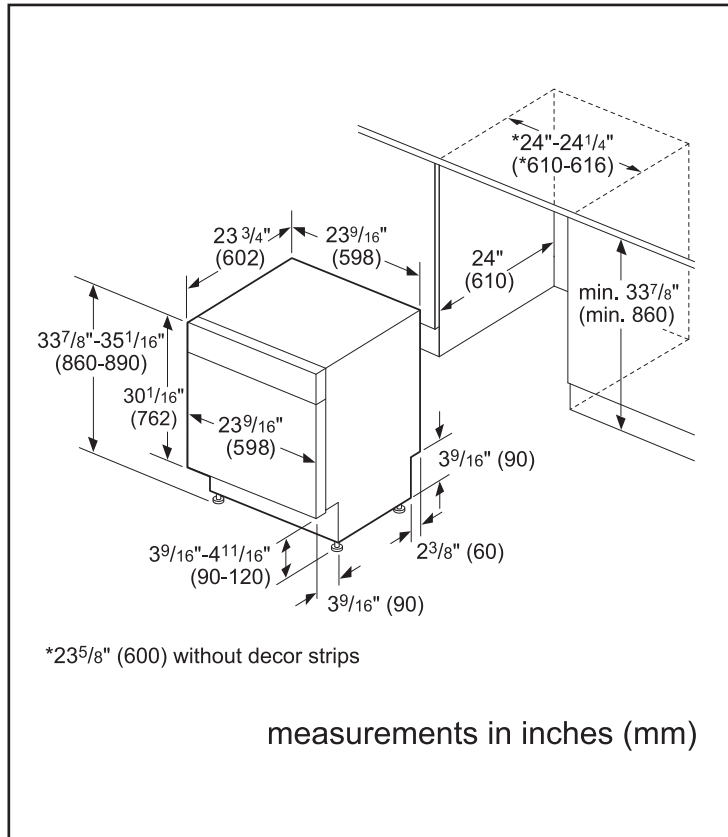

24" Recessed Handle Dishwasher

100 Series – Black SHE3AR76UC

Installation Details

Accessories: To purchase Bosch accessories, cleaners & parts please visit www.bosch-home.com/us/store or call 1-800-944-2904 (Mon to Fri 5 am to 6 pm PST, Sat 6 am to 3 pm PST).

Notes: All height, width and depth dimensions are shown in inches. BSH reserves the absolute and unrestricted right to change product materials and specifications, at any time, without notice. Consult the product's installation instructions for final dimensional data and other details prior to making cutout.

Warranties: Please see Use & Care manual or Bosch website for statement of limited warranty.

For more information on our entire line of products, go to www.bosch-home.com/us or call 1-800-944-2904

© BSH Home Appliances Corporation. All rights reserved. Bosch is a registered trademark of Robert Bosch GmbH.