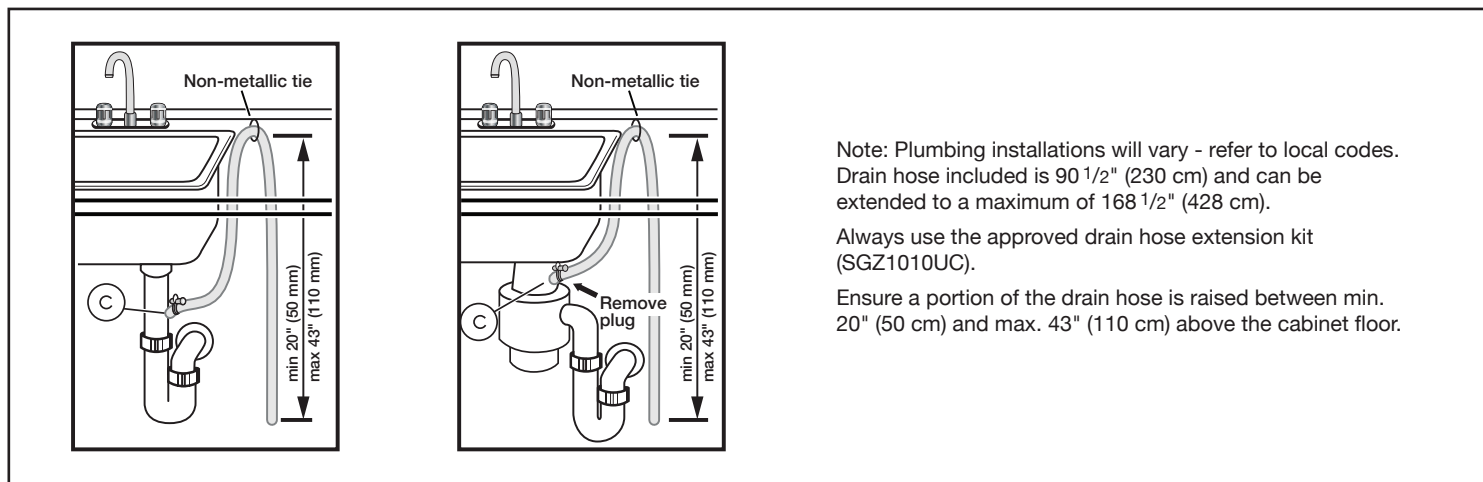

Notes: All height, width and depth dimensions are shown in inches. BSH reserves the absolute and unrestricted right to change product materials and specifications, at any time, without notice. Consult the product's installation instructions for final dimensional data and other details prior to making cutout.

24" Recessed Handle Dishwasher

100 Series – Black SHE3AR76UC

BOSCH
Invented for life

Installation Details

Note: Plumbing installations will vary - refer to local codes. Drain hose included is 90 1/2" (230 cm) and can be extended to a maximum of 168 1/2" (428 cm).

Always use the approved drain hose extension kit (SGZ1010UC).

Ensure a portion of the drain hose is raised between min. 20" (50 cm) and max. 43" (110 cm) above the cabinet floor.

Accessories: To purchase Bosch accessories, cleaners & parts please visit www.bosch-home.com/us/store or call 1-800-944-2904 (Mon to Fri 5 am to 6 pm PST, Sat 6 am to 3 pm PST).