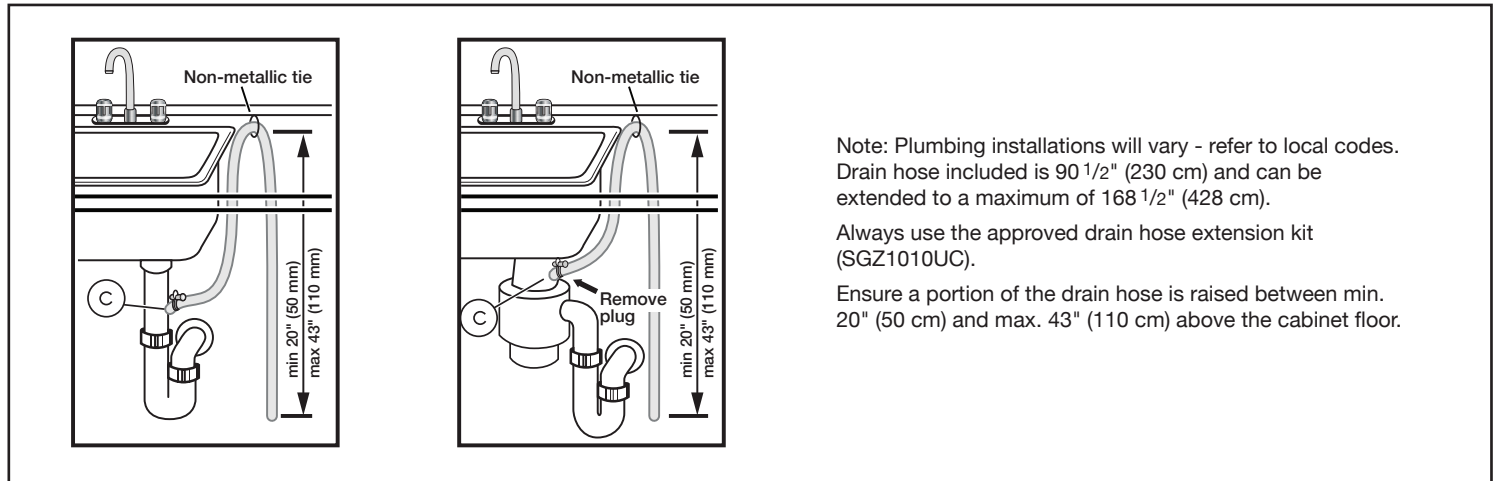

Notes: All height, width and depth dimensions are shown in inches. BSH reserves the absolute and unrestricted right to change product materials and specifications, at any time, without notice. Consult the product's installation instructions for final dimensional data and other details prior to making cutout.

24" Recessed Handle Dishwasher

100 Series – Stainless Steel SHE3AR75UC

BOSCH

Invented for life

Installation Details

Accessories: To purchase Bosch accessories, cleaners & parts please visit www.bosch-home.com/us/store or call 1-800-944-2904 (Mon to Fri 5 am to 6 pm PST, Sat 6 am to 3 pm PST).