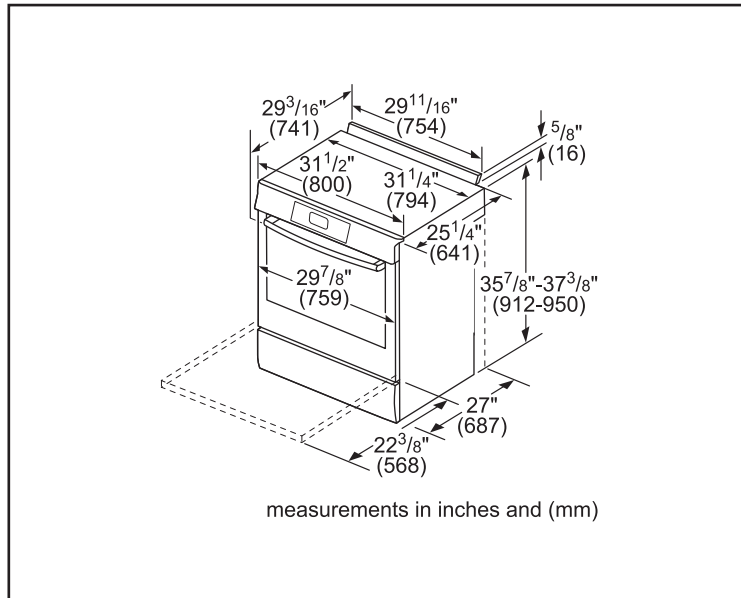

30" Gas Slide-in Range

800 Series – Black Stainless Steel HG18046UC

Installation Details

Accessories: To purchase Bosch accessories, cleaners & parts please visit www.bosch-home.com/us/store or call 1-800-944-2904 (Mon to Fri 5 am to 6 pm PST, Sat 6 am to 3 pm PST).

Notes: All height, width and depth dimensions are shown in inches. BSH reserves the absolute and unrestricted right to change product materials and specifications, at any time, without notice. Consult the product's installation instructions for final dimensional data and other details prior to making cutout.

Warranties: Please see Use & Care manual or Bosch website for statement of limited warranty.

For more information on our entire line of products, go to www.bosch-home.com/us or call 1-800-944-2904

© BSH Home Appliances Corporation. All rights reserved. Bosch is a registered trademark of Robert Bosch GmbH.