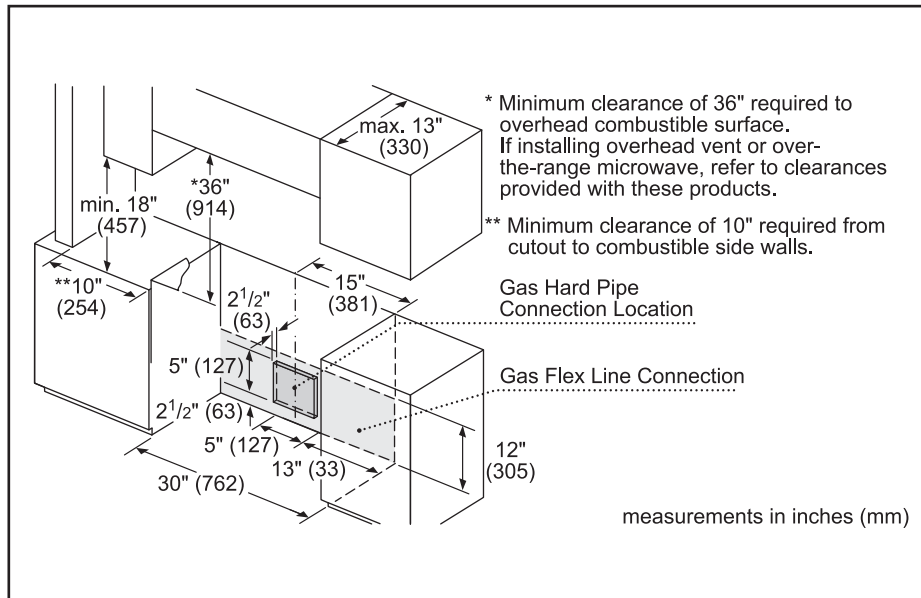

30" Gas Slide-in Range

800 Series – Black Stainless Steel HG18046UC

Installation Details

Accessories: To purchase Bosch accessories, cleaners & parts please visit www.bosch-home.com/us/store or call 1-800-944-2904 (Mon to Fri 5 am to 6 pm PST, Sat 6 am to 3 pm PST).

Notes: All height, width and depth dimensions are shown in inches. BSH reserves the absolute and unrestricted right to change product materials and specifications, at any time, without notice. Consult the product's installation instructions for final dimensional data and other details prior to making cutout.

Warranties: Please see Use & Care manual or Bosch website for statement of limited warranty.

For more information on our entire line of products, go to www.bosch-home.com/us or call 1-800-944-2904

© BSH Home Appliances Corporation. All rights reserved. Bosch is a registered trademark of Robert Bosch GmbH.