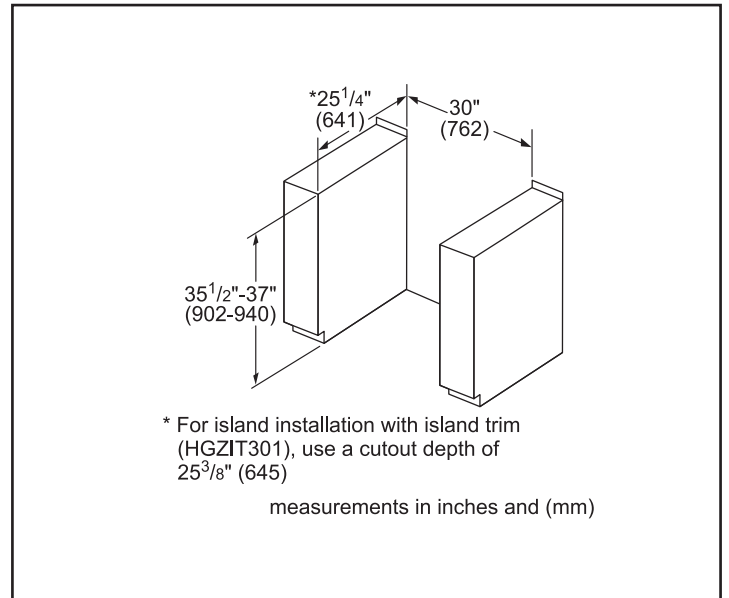

30" Gas Slide-in Range

800 Series – Black Stainless Steel HG18046UC

Installation Details

Accessories: To purchase Bosch accessories, cleaners & parts please visit www.bosch-home.com/us/store or call 1-800-944-2904 (Mon to Fri 5 am to 6 pm PST, Sat 6 am to 3 pm PST).

Notes: All height, width and depth dimensions are shown in inches. BSH reserves the absolute and unrestricted right to change product materials and specifications, at any time, without notice. Consult the product's installation instructions for final dimensional data and other details prior to making cutout.

Warranties: Please see Use & Care manual or Bosch website for statement of limited warranty.

For more information on our entire line of products, go to www.bosch-home.com/us or call 1-800-944-2904

© BSH Home Appliances Corporation. All rights reserved. Bosch is a registered trademark of Robert Bosch GmbH.