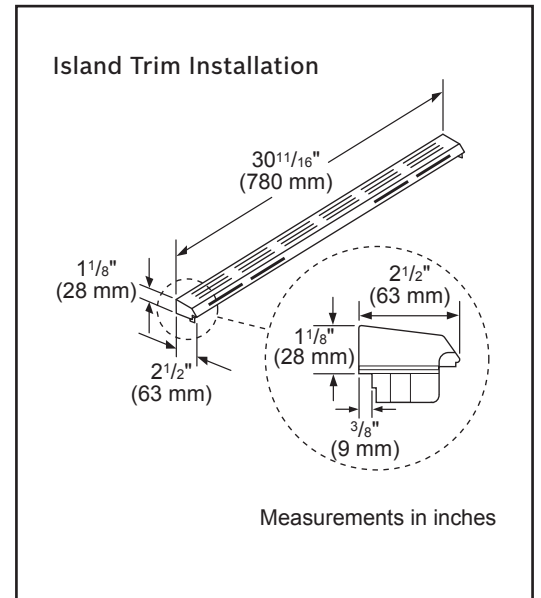

30" Gas Slide-in Range

800 Series – Black Stainless Steel HG18046UC

Installation Details

Accessories: To purchase Bosch accessories, cleaners & parts please visit www.bosch-home.com/us/store or call 1-800-944-2904 (Mon to Fri 5 am to 6 pm PST, Sat 6 am to 3 pm PST).

Notes: All height, width and depth dimensions are shown in inches. BSH reserves the absolute and unrestricted right to change product materials and specifications, at any time, without notice. Consult the product's installation instructions for final dimensional data and other details prior to making cutout.

Warranties: Please see Use & Care manual or Bosch website for statement of limited warranty.

For more information on our entire line of products, go to www.bosch-home.com/us or call 1-800-944-2904

© BSH Home Appliances Corporation. All rights reserved. Bosch is a registered trademark of Robert Bosch GmbH.