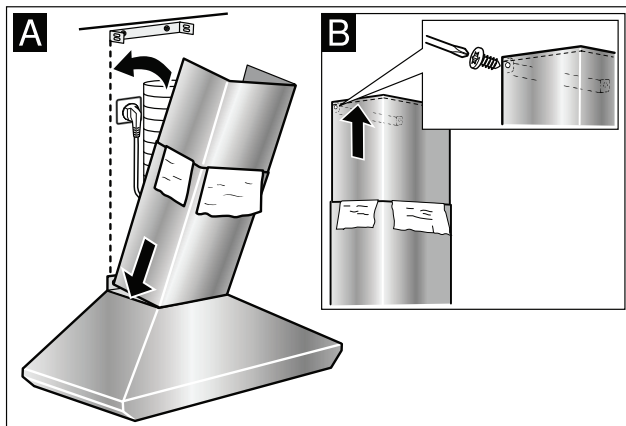

Notes: All height, width and depth dimensions are shown in inches. BSH reserves the absolute and unrestricted right to change product materials and specifications, at any time, without notice. Consult the product's installation instructions for final dimensional data and other details prior to making cutout.

30" Pyramid Canopy Chimney Hood

800 Series – Black Stainless Steel HCP80641UC

BOSCH
Invented for life

Installation Details

- A Lower flue duct
- B Upper flue duct

- A Ducted operation:
 Min. / Max. $24\frac{9}{16}$ " (624 mm) / $38\frac{7}{8}$ " (985 mm)
 Recirculation mode:
 Min. / Max. $28\frac{1}{4}$ " (716 mm) / $42\frac{9}{16}$ " (1081 mm)