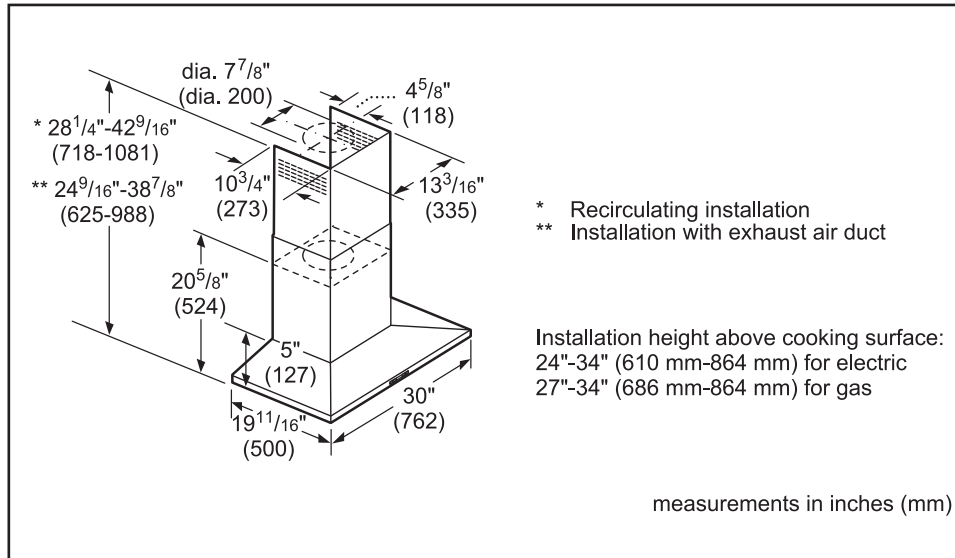

Notes: All height, width and depth dimensions are shown in inches. BSH reserves the absolute and unrestricted right to change product materials and specifications, at any time, without notice. Consult the product's installation instructions for final dimensional data and other details prior to making cutout.

30" Pyramid Canopy Chimney Hood

800 Series – Black Stainless Steel HCP80641UC

BOSCH
Invented for life

Installation Details

- A Lower flue duct
- B Upper flue duct

- A Ducted operation:
 Min. / Max. $24\frac{9}{16}$ " (624 mm) / $38\frac{7}{8}$ " (985 mm)
 Recirculation mode:
 Min. / Max. $28\frac{1}{4}$ " (716 mm) / $42\frac{9}{16}$ " (1081 mm)