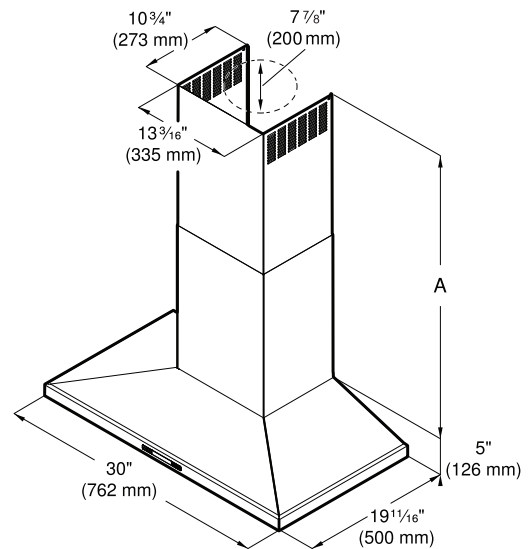

Technical Details

Volts (V)	120 V
Frequency (Hz)	60 Hz
Plug type	No Plug

Dimensions & Weight

Overall appliance dimensions (width of canopy included) (HxWxD) (in.)	24 9/16"–38 7/8" / 28 1/4"–42 9/16" x 30" x 19 11/16"
Height of the chimney (in.)	19 9/16"–33 7/8" / 23 1/4"–42 9/16"
Required distance above cooktop/range cooking surface	24" Electric / 30" Gas
Diameter of air duct (in.) top	8"
Net weight (lbs)	49 lbs

Notes: All height, width and depth dimensions are shown in inches. BSH reserves the absolute and unrestricted right to change product materials and specifications, at any time, without notice. Consult the product's installation instructions for final dimensional data and other details prior to making cutout.

30" Pyramid Canopy Chimney Hood

800 Series – Black Stainless Steel HCP80641UC

BOSCH
Invented for life

Installation Details

- A Lower flue duct
- B Upper flue duct

- A Ducted operation:
 Min. / Max. $24\frac{9}{16}$ " (624 mm) / $38\frac{7}{8}$ " (985 mm)
 Recirculation mode:
 Min. / Max. $28\frac{1}{4}$ " (716 mm) / $42\frac{9}{16}$ " (1081 mm)