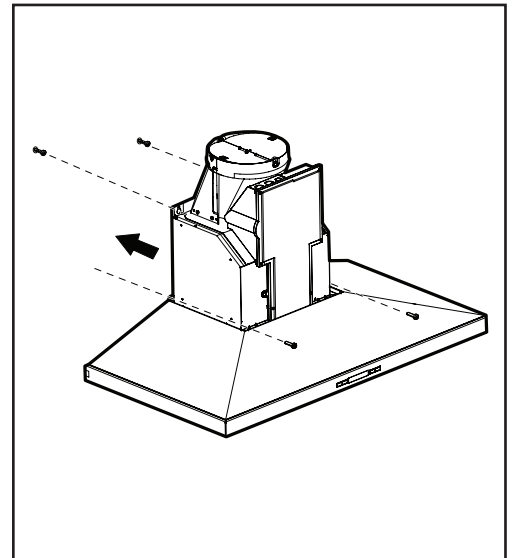

Notes: All height, width and depth dimensions are shown in inches. BSH reserves the absolute and unrestricted right to change product materials and specifications, at any time, without notice. Consult the product's installation instructions for final dimensional data and other details prior to making cutout.

30" Pyramid Canopy Chimney Hood

800 Series – Black Stainless Steel HCP80641UC

BOSCH
Invented for life

Installation Details

- A Lower flue duct
- B Upper flue duct

- A Ducted operation:
 Min. / Max. $24\frac{9}{16}$ " (624 mm) / $38\frac{7}{8}$ " (985 mm)
 Recirculation mode:
 Min. / Max. $28\frac{1}{4}$ " (716 mm) / $42\frac{9}{16}$ " (1081 mm)