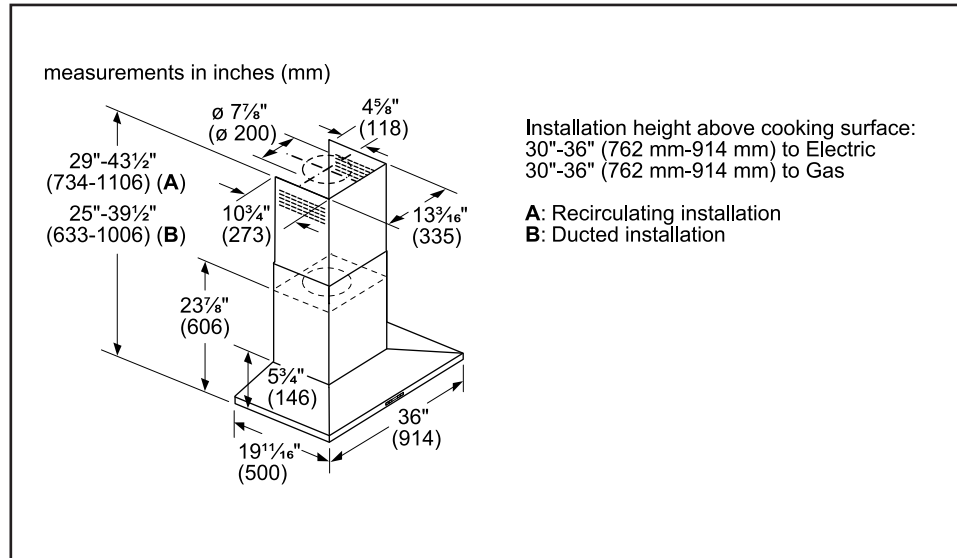

36" Pyramid Canopy Chimney Hood

500 Series – Stainless Steel HCP56652UC

BOSCH
Invented for life

Installation Details

Accessories: To purchase Bosch accessories, cleaners & parts please visit www.bosch-home.com/us/store or call 1-800-944-2904 (Mon to Fri 5 am to 6 pm PST, Sat 6 am to 3 pm PST).

Notes: All height, width and depth dimensions are shown in inches. BSH reserves the absolute and unrestricted right to change product materials and specifications, at any time, without notice. Consult the product's installation instructions for final dimensional data and other details prior to making cutout.

Warranties: Please see Use & Care manual or Bosch website for statement of limited warranty.

For more information on our entire line of products, go to www.bosch-home.com/us or call 1-800-944-2904

© BSH Home Appliances Corporation. All rights reserved. Bosch is a registered trademark of Robert Bosch GmbH.