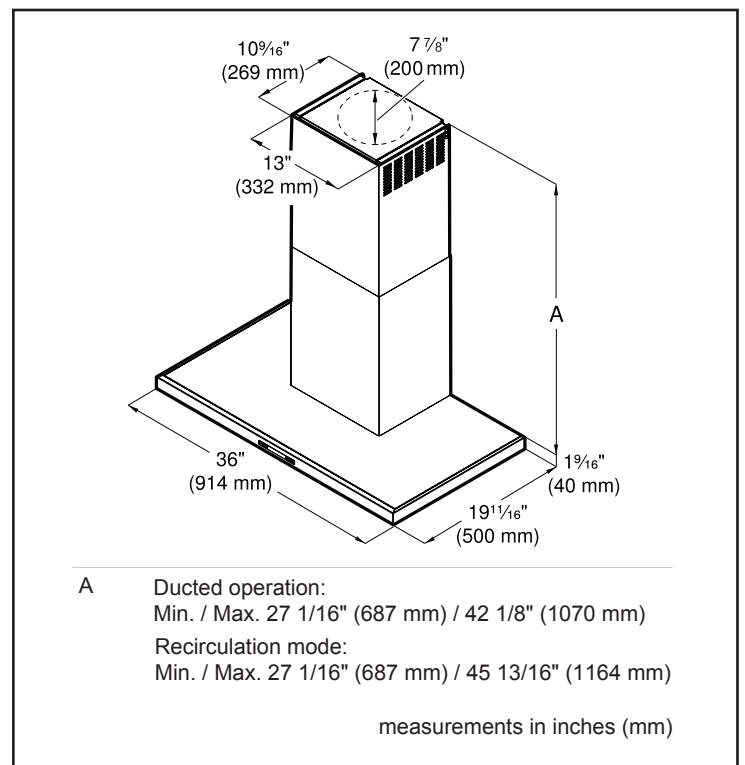

36" Box Canopy Chimney Hood

500 Series – Stainless Steel HCB56651UC

BOSCH
Invented for life

Installation Details

Accessories: To purchase Bosch accessories, cleaners & parts please visit www.bosch-home.com/us/store or call 1-800-944-2904 (Mon to Fri 5 am to 6 pm PST, Sat 6 am to 3 pm PST).

Notes: All height, width and depth dimensions are shown in inches. BSH reserves the absolute and unrestricted right to change product materials and specifications, at any time, without notice. Consult the product's installation instructions for final dimensional data and other details prior to making cutout.

Warranties: Please see Use & Care manual or Bosch website for statement of limited warranty.

For more information on our entire line of products, go to www.bosch-home.com/us or call 1-800-944-2904

© BSH Home Appliances Corporation. All rights reserved. Bosch is a registered trademark of Robert Bosch GmbH.