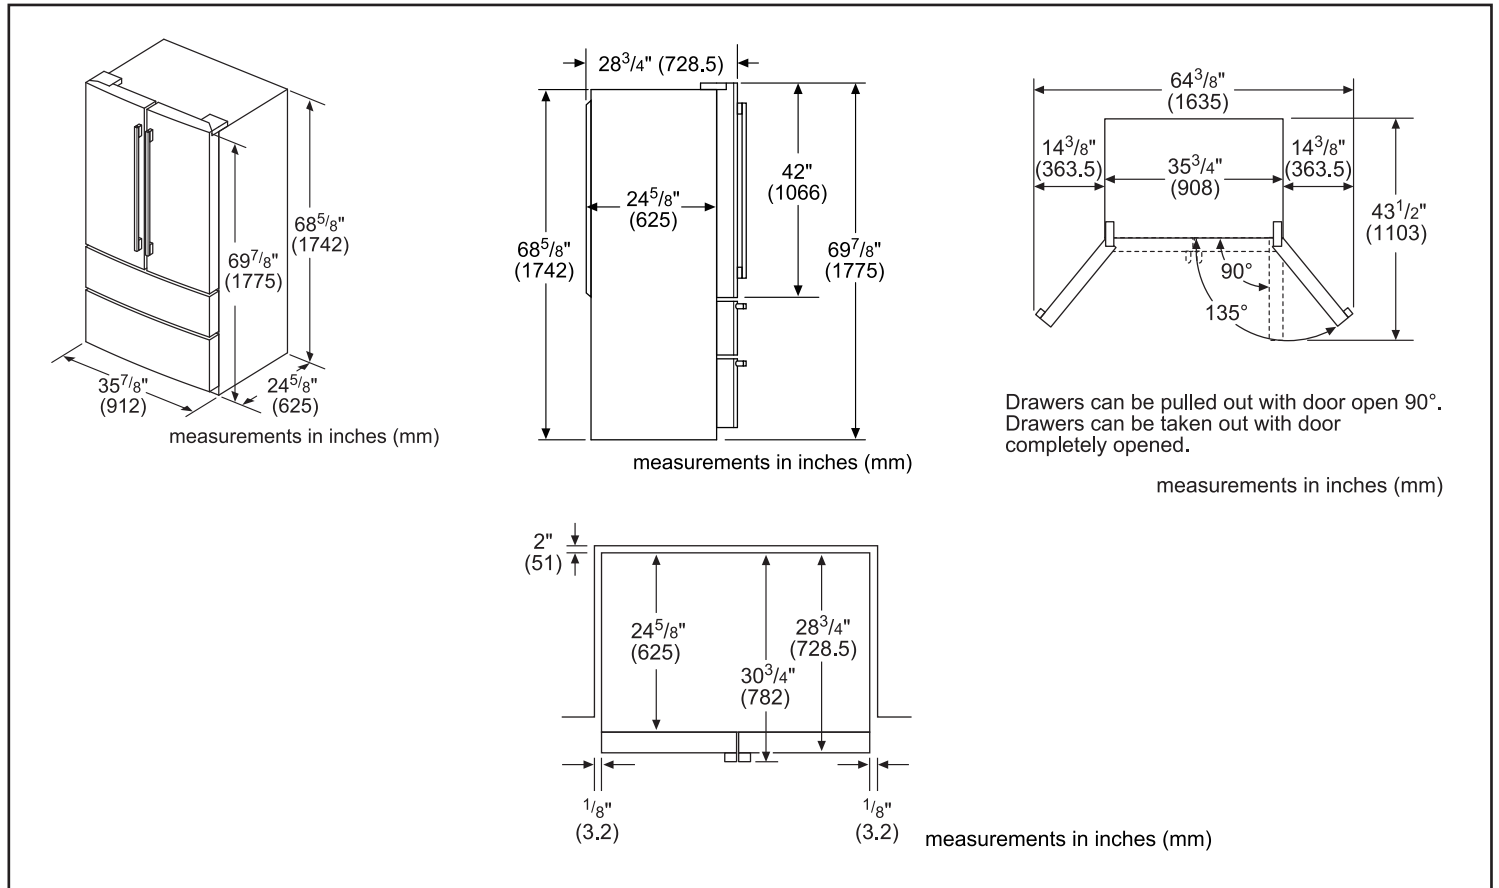

36" Counter-Depth 4-Door Refrigerator

800 Series – Stainless Steel B21CL81SNS

BOSCH

Invented for life

Installation Details

Accessories: To purchase Bosch accessories, cleaners & parts please visit www.bosch-home.com/us/store or call 1-800-944-2904 (Mon to Fri 5 am to 6 pm PST, Sat 6 am to 3 pm PST).

Notes: All height, width and depth dimensions are shown in inches. BSH reserves the absolute and unrestricted right to change product materials and specifications, at any time, without notice. Consult the product's installation instructions for final dimensional data and other details prior to making cutout.

Warranties: Please see Use & Care manual or Bosch website for statement of limited warranty.

For more information on our entire line of products, go to www.bosch-home.com/us or call 1-800-944-2904

© BSH Home Appliances Corporation. All rights reserved. Bosch is a registered trademark of Robert Bosch GmbH.