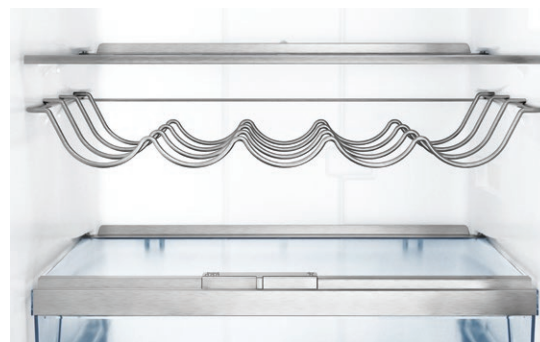

Accessories: To purchase Bosch accessories, cleaners & parts please visit www.bosch-home.com/us/store or call 1-800-944-2904 (Mon to Fri 5 am to 6 pm PST, Sat 6 am to 3 pm PST).

Notes: All height, width and depth dimensions are shown in inches. BSH reserves the absolute and unrestricted right to change product materials and specifications, at any time, without notice. Consult the product's installation instructions for final dimensional data and other details prior to making cutout.

Warranties: Please see Use & Care manual or Bosch website for statement of limited warranty.

For more information on our entire line of products, go to www.bosch-home.com/us or call 1-800-944-2904

© BSH Home Appliances Corporation. All rights reserved. Bosch is a registered trademark of Robert Bosch GmbH.