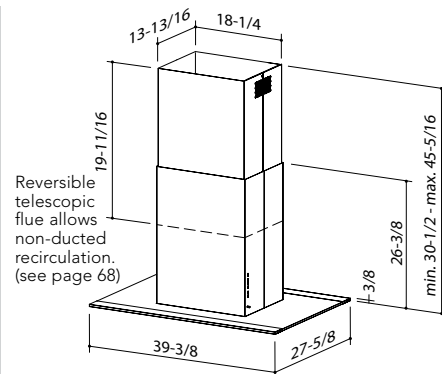

Reversible telescopic flue allows non-ducted recirculation. (see page 68)

Installation height above the cooking surface: 24"-36"

Telescopic flue for 8'-9' ceiling is standard. Optional flue extensions for 10'-11' ceiling

For more details see the product specifications sheet found at www.BESTRangeHoods.com