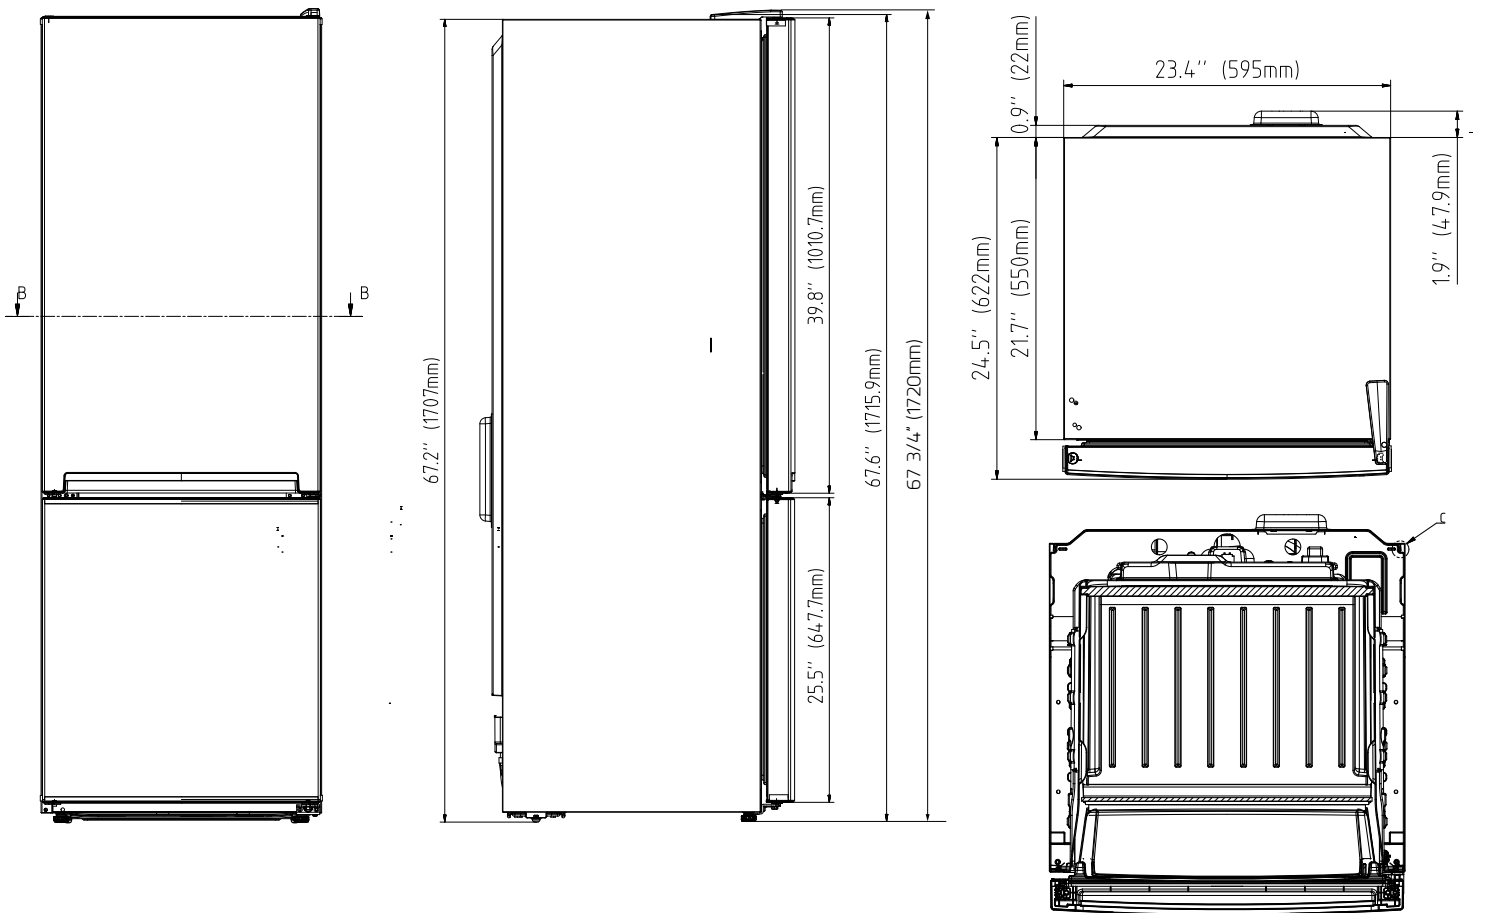

BFBF2414WH

24" Bottom-Freezer Refrigerator