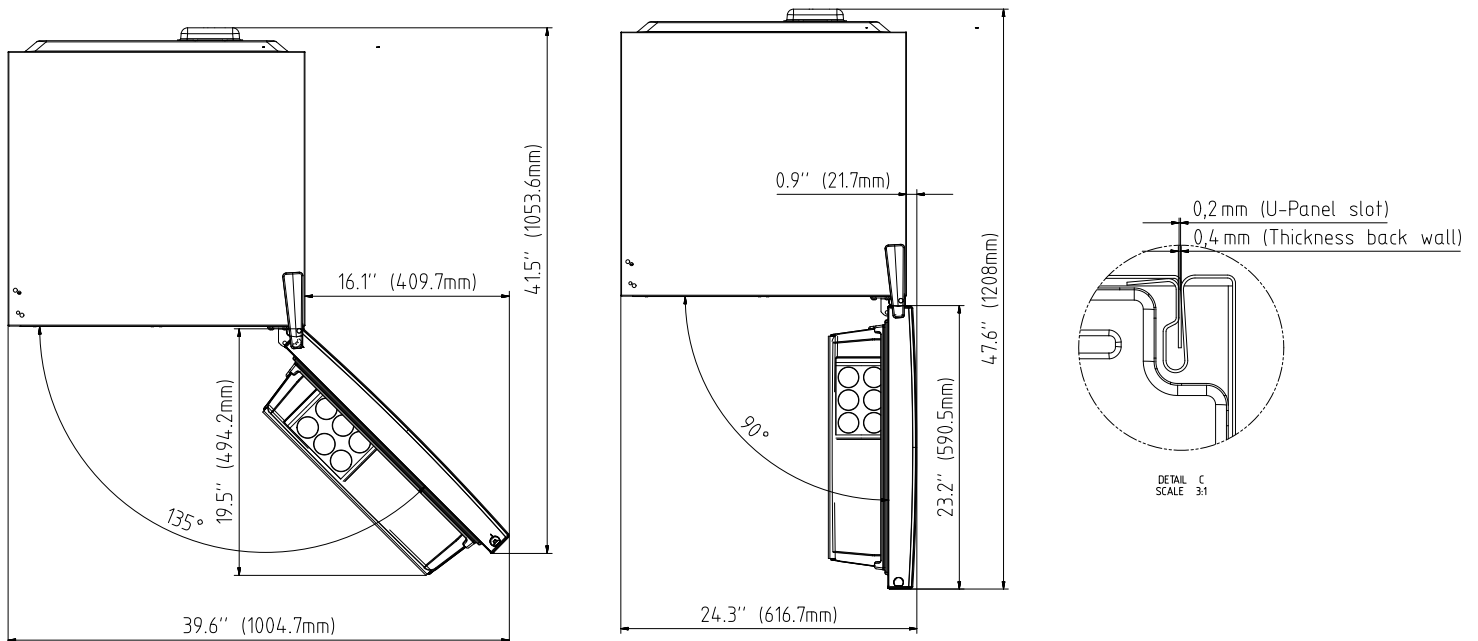

SECTION B-B

NOTE TO THE INSTALLER: All height, width, and depth dimensions are shown in inches (as well as metric). Beko U.S., Inc. reserves the absolute and unrestricted right to change product materials and specifications, at any time, without notice. Please visit our website, www.BekoAppliances.com, or call 888.352.2356 to verify the latest specifications with final dimensional data and other details prior to installation and making a cutout. Applicable product limited warranty information may be found in accompanying product materials, or you may contact your account manager for further details. Proper installation is the responsibility of the installer. Product failure due to improper installation is not covered under the Limited Warranty.