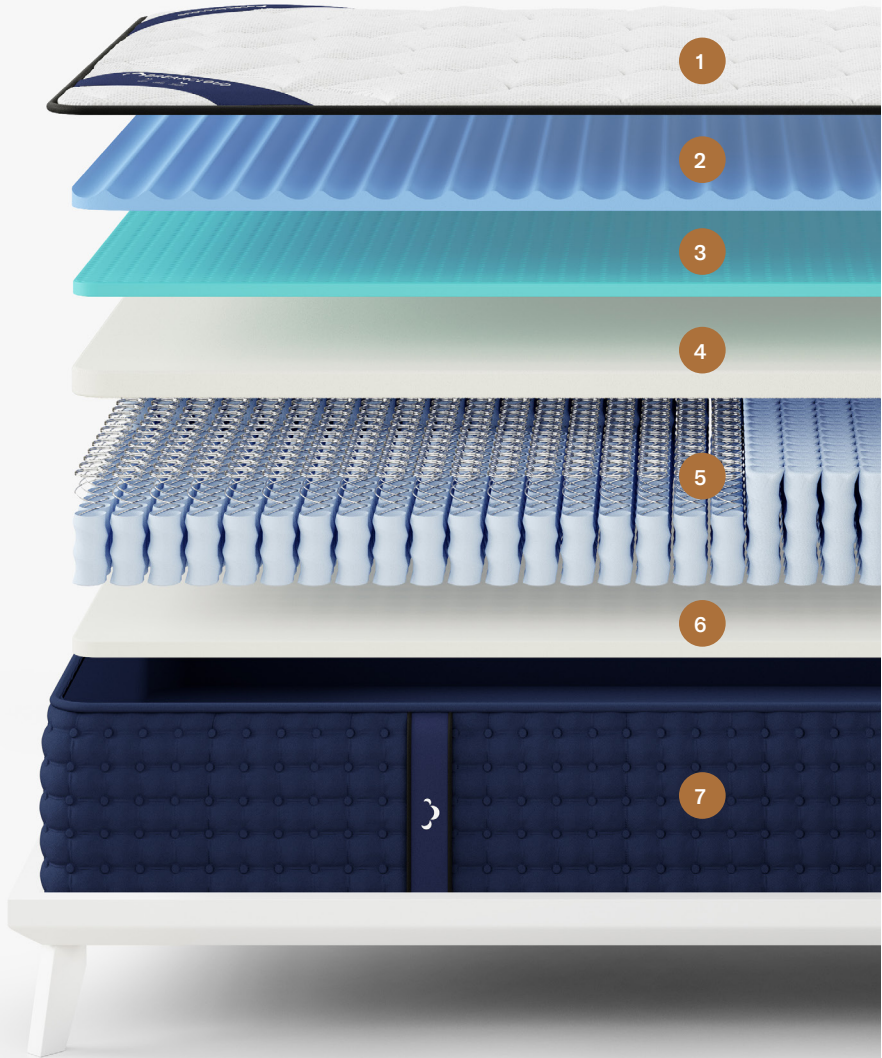

DREAMCLOUD

CLASSIC

- 1 **Cashmere Blend Quilted Cover**
Climb into comfort with a buttery soft, breathable cashmere blend cover.
- 2 **Countouring Soft Foam**
One and a half inches of soft foam offers support, pressure relief, and relaxation after a long day.
- 3 **Gel-Infused Memory Foam**
An inch of responsive gel memory foam adapts to your unique contour to deliver cushioning where you want it most.
- 4 **Dynamic Transition Layer**
Two inches of standard foam ensures that while our springs support you, you won't feel them.
- 5 **Individually Wrapped Coils With Edge Support**
Eight and a half inches of innerspring steel coils promotes airflow and breathability, helps reduce motion transfer, and provides enhanced edge support.
- 6 **Base Support Layer**
An inch of sturdy standard foam gives solid support for the layers on top.
- 7 **Shift-Resistant Lower Cover with Handles**
Your mattress stays perfectly in place, without sagging or slipping.

365-NIGHT TRIAL

LIFETIME WARRANTY™

EASY DELIVERY

14" HEIGHT

PLUSH

CertiPUR-US® Certified

Our foams meet CertiPUR-US® standards for content, emissions, and durability, and are analyzed by independent accredited testing laboratories. All of our foams are free of ozone depleters, PBDEs, TDCPP or TCEP flame retardants, mercury, lead, heavy metals and formaldehyde.