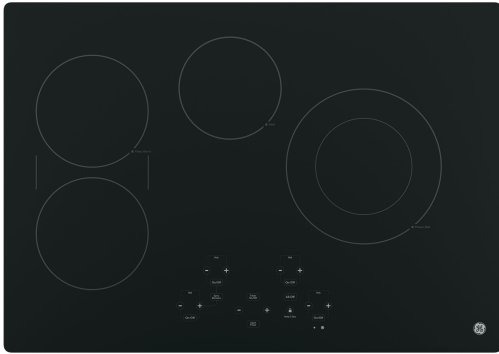

GE® 30" Built-In Touch Control Electric Cooktop

Model# JP5030DJBB

FEATURES

Cooktop Burner Type	4 Ribbon; Smoothtop
Element - Left Front	7" 1500W
Element - Left Rear	7" 1500W
Element - Right Front	9"/6" 3100W Power Boil
Element - Right Rear	6" 1200W
Control Location	Front Center
Control Type	Electronic Touch
Cooktop Control Features	All-Off Control; Control Lock Capability; Keep-Warm Setting; Kitchen timer; Melt Setting; Sync-Burners Capability
Melt Setting	Yes
Indicator Lights	4 Hot Surface; Red; Setting Level Indicators; Surface Element "ON"
Timer	Yes
Cooktop Type	Radiant Smoothtop
Fuel Type	Electric
Filler trim kit	JXTR32B (not included)

- Fit Guarantee - Replacing a similar cooktop from GE Appliances or another brand? GE cooktops are guaranteed for an exact fit or GE Appliances will pay up to \$100 toward modifications. See offer criteria and details
- Four radiant cooking elements - Cook foods quickly and evenly on this sleek, glass surface
- Digital touch controls - Accurately control your heating and enjoy an easy to clean surface
- 9"/6" Power Boil element - Use different pan sizes on this single, 3,100-watt flexible element that produces rapid powerful heat
- SyncBurners - Control two 7" elements simultaneously to evenly heat large cookware or griddles
- Kitchen timer - Helps coordinate meal preparation and cooking
- Keep Warm setting - Keep food warm with GE's lowest heat setting or boil water in minutes with this fully functional 6" element
- Melt setting - Gently melt delicate foods without burning or scorching
- Control lock capability - Protects against unintended activation
- Red LED display with black glass surface - Achieve a modern look that complements the entire kitchen
- Hot surface indicator lights - Know when elements are too hot to touch with a quick glance