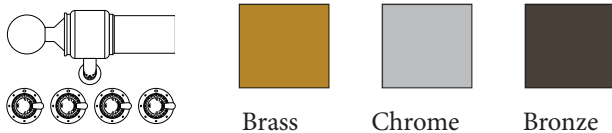

Name: 24" Gas Range

Series: Nostalgie

Size: 24 inch

Fuel Type: Gas

Color

Trim (Available for all color)

Gas Type

Appearance