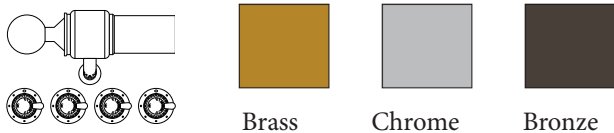

Name: 24" Dual Fuel Range

Series: Nostalgie

Size: 24 inch

Fuel Type: Dual Fuel

Color

Trim (Available for all color)

Gas Type

Appearance