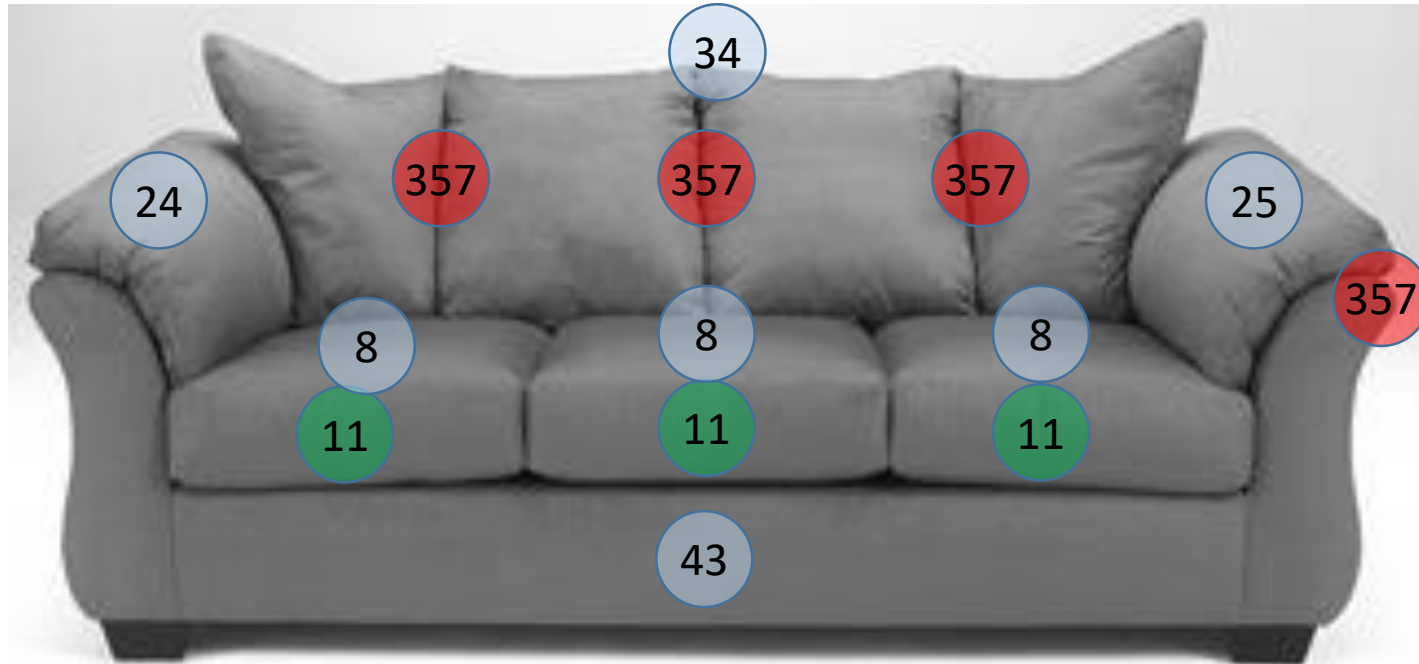

750-00-01-02-04-05-06-07-08-09-38

Call Out	Description
●	Blown Fiber
●	Cushion Chaise Pad - top Pad
●	Cushion Foam
●	KD Component
●	Cover

For more RPs' information, please see the following page.