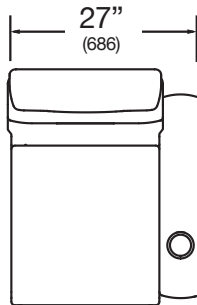

# MATTEO

Right-End

Left-End

Armless

Straight & Wedge  
Arm Connectors

## RISERS AND ROWS

**B = 20" Seat Back Wall Clearance**

**A = 44" Recommended Row Spacing**  
(Measured with chair in upright position)

*72" deep platform recommended with 7" riser step typical.*