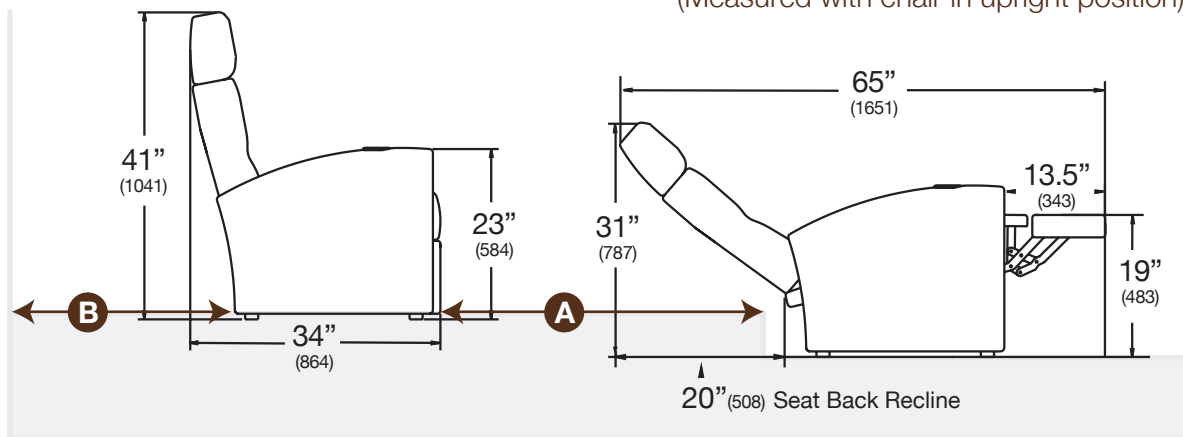

# MATTEO

Right-End

Left-End

Armless

Straight & Wedge  
Arm Connectors

## RISERS AND ROWS

**B = 20" Seat Back Wall Clearance**

**A = 44" Recommended Row Spacing**  
(Measured with chair in upright position)

*72" deep platform recommended with 7" riser step typical.*