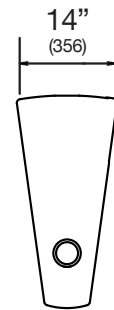

# MATTEO

Right-End

Left-End

Armless

Straight & Wedge  
Arm Connectors

## RISERS AND ROWS

**B = 20" Seat Back Wall Clearance**

**A = 44" Recommended Row Spacing**  
(Measured with chair in upright position)

*72" deep platform recommended with 7" riser step typical.*