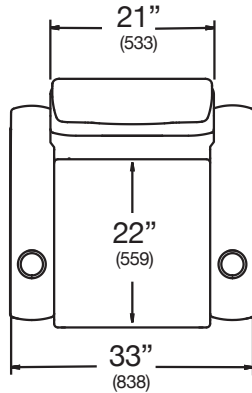

# MATTEO

Right-End

Left-End

Armless

Straight & Wedge  
Arm Connectors

## RISERS AND ROWS

**B = 20" Seat Back Wall Clearance**

**A = 44" Recommended Row Spacing**  
(Measured with chair in upright position)

*72" deep platform recommended with 7" riser step typical.*