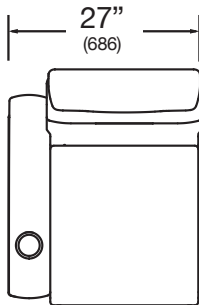

# MATTEO

Right-End

Left-End

Armless

Straight & Wedge  
Arm Connectors

## RISERS AND ROWS

**B = 20" Seat Back Wall Clearance**

**A = 44" Recommended Row Spacing**  
(Measured with chair in upright position)

*72" deep platform recommended with 7" riser step typical.*