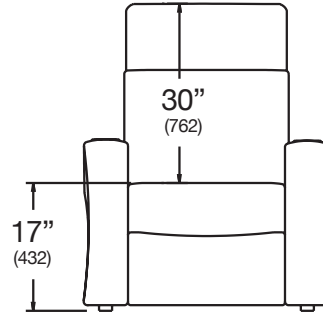

# MATTEO

Right-End

Left-End

Armless

Straight & Wedge  
Arm Connectors

## RISERS AND ROWS

**B = 20" Seat Back Wall Clearance**

**A = 44" Recommended Row Spacing**  
(Measured with chair in upright position)

*72" deep platform recommended with 7" riser step typical.*