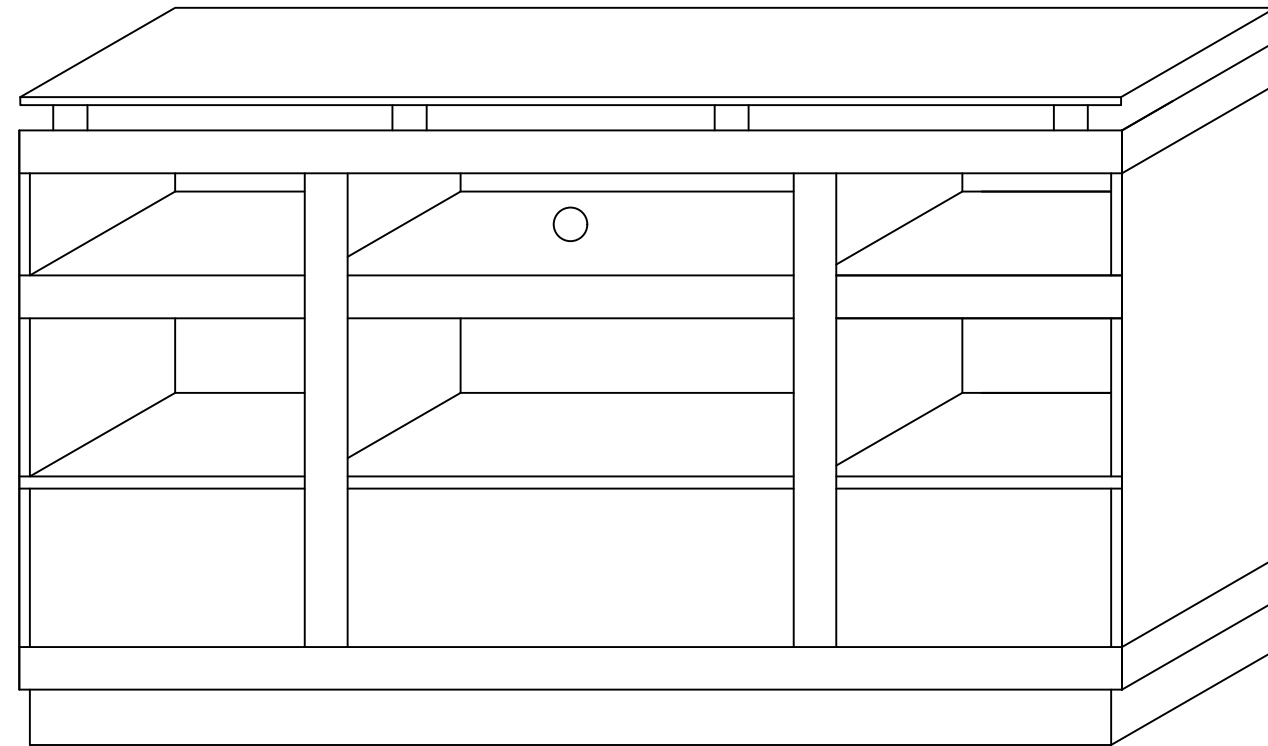

ZCEL-1974 Celino 74" Fireplace Console

| NO. | SPARE PART |
|----------|---|
| 01 |  TOP GLASS PANEL |
| HARDWARE | |
| A |  ADJUSTABLE LEVELER |