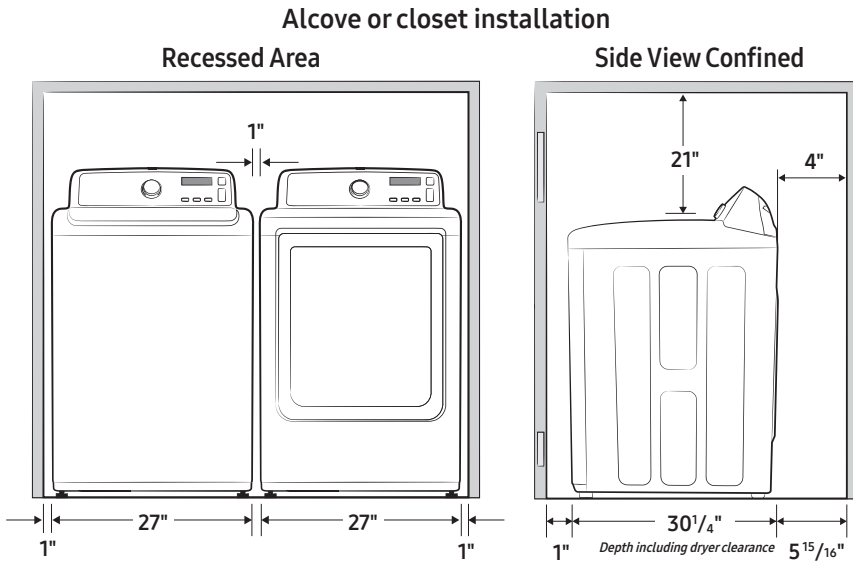

WA45T3400AV

SAMSUNG

Samsung 4.5 cu. ft. Capacity Top Load Washer with Active WaterJet

Installation Specifications

Minimum clearances for closets and alcoves:

- Sides – 1"
- Top – 21"
- Rear – 5¹⁵/₁₆"
- Closet Front – 1"

If both the washer and a dryer are installed in the same location, the front of the alcove or closet must have two unobstructed air openings for a combined minimum total area of 72-inch². This clearance requirement is applicable for washers only.

For dryer's clearance requirement, see the dryer's user manual.