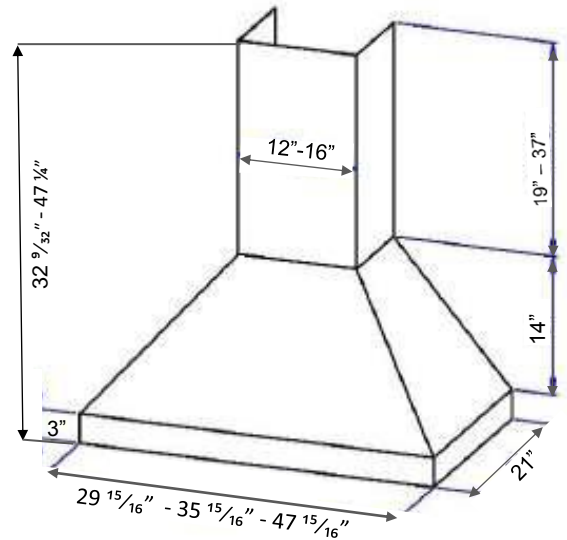

**Stainless Steel
Chimney Range Hood
Designer Series
Made in ITALY**

Available in 3 Sizes:
VECHW30GSS – 30"
VECHW36GSS – 36"
VECHW48GSS – 48"

Gloss Black

White

Stainless Steel

Matte Black

Specifications

Specifications	
Model Number	Range Hood VECHW(30,36,48)GSS
Size	30", 36" & 48"
Type	Electric
Color	Stainless Steel 36" Also available in: Matte Black, Gloss Black & White
Control Knobs	SS
Fan Speeds	4
Lights	4 LED
Max CFM	30" & 36" – 600 / 48" – 1,200
Noise Level - Sones 30 & 36"	3–28
Noise Level - Sones 48"	4-35
Venting	6" Top Vented
Power Requirements	120 Volt 60Hz. 15 Amp
Overall	
Width (in)	29 15/16" - 35 15/16" - 47 15/16"
Height	32 9/32" – 47 1/4"
Depth (in)	21"
Weight	50, 55, 80 lbs.