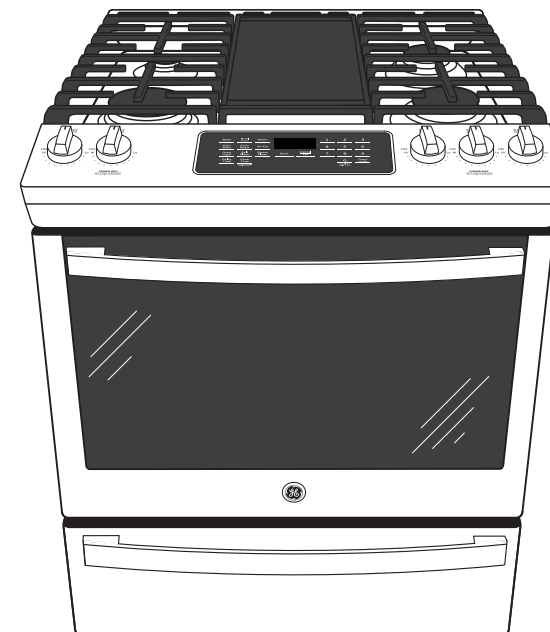

Edge-to-Edge Cooktop – A large, continuous cooking surface gives you extra room for pots and pans of all sizes and lets cookware move easily from burner to burner.

Extra-Large, Integrated, Non-Stick Griddle – Cook up to six grilled cheeses at once on the industry's largest integrated griddle.

18,000-BTU Power Boil Burner – Prepare your favorite pasta dishes faster by boiling water in less time.

Gas Convection – Evenly bake foods like roasts and cookies with this helpful feature that uses a fan to circulate heated air.

Self-Clean with Steam Clean Option – Clean your oven the way you want.

10,000-BTU Oval Burner – Large oval fifth burner is ideal for griddle or odd-size cookware.

Heavy-Duty, Dishwasher-Safe Grates – Easily and safely clean grates in the dishwasher or place in the bottom of the self-clean oven.

Precise Simmer Burner – Delicate foods don't burn with low, even heat.

Enhanced Shabbos Mode - the Shabbos Keeper connects to your range to automatically enable Shabbos compatible modes each week and before every holiday (Shabbos Keeper sold separately, visit www.zmantechologies.com for details).

Model JGS760BPTS – Black stainless

Model JGS760DPBB – Black on black

Model JGS760DPWW – White on white

Model JGS760EPES – Slate

Model JGS760SPSS – Stainless steel

Model JGS760FPDS – Black Slate

GUARANTEED FIT

Replace your old 30" free-standing range with a new 30" slide-in model. GE slide-in ranges are guaranteed for an exact fit or GE Appliances will pay up to $300 toward modifications.

Visit geappliances.com for more info.