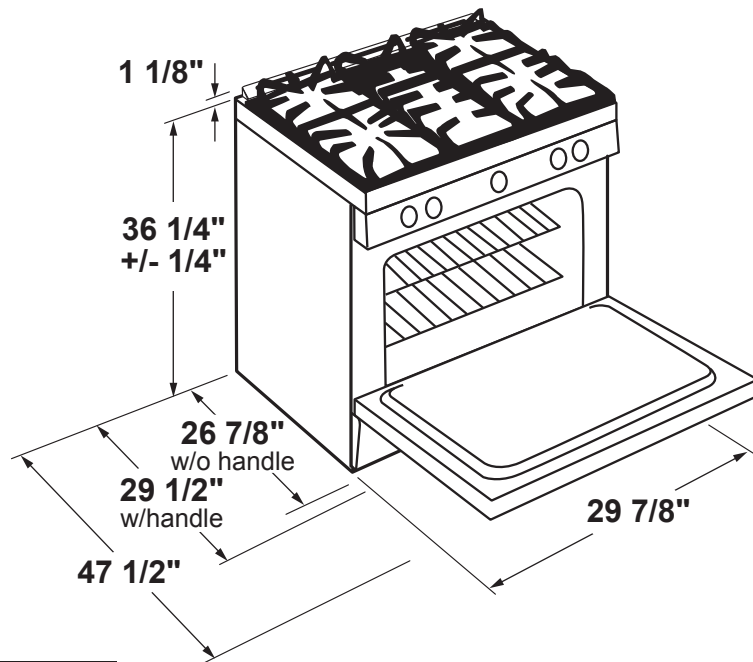

JGS760BP/DP/EP/SP/FP

GE® 30" Slide-In Front-Control Convection Gas Range with No Preheat Air Fry

DIMENSIONS AND INSTALLATION INFORMATION (IN INCHES)

NOTE: Door handle protrudes 3" from door face.
Cabinets and drawers on adjacent 45° and 90° walls should be placed to avoid interference with the handle.

NOTE: Cabinets installed adjacent to slide-in ranges must have an adhesion spec of at least 194° temperature rating.

INSTALLATION INFORMATION: Before installing, consult installation instructions packed with product for current dimensional data.

For all installations, install the required rear trim to back of range with 4 screws provided.