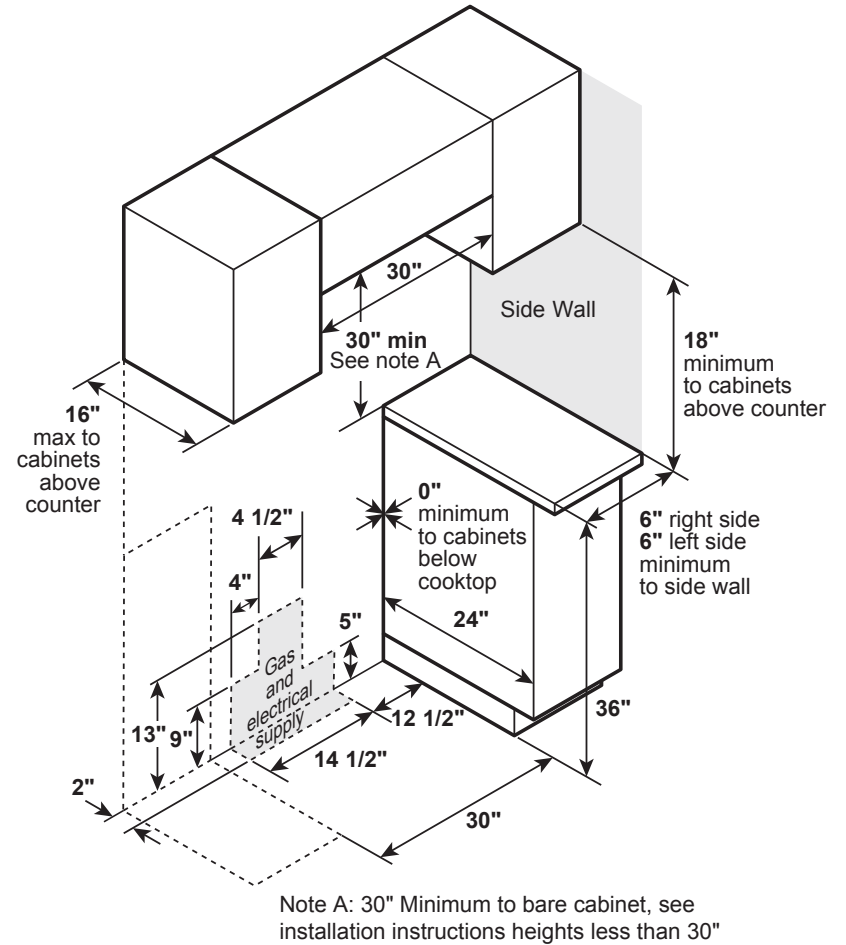

GAS PIPE AND ELECTRICAL OUTLET LOCATIONS

For answers to your Monogram, GE Café™, GE Profile™ or GE Appliances product questions, visit our website at geappliances.com or call GE Answer Center® Service, 800.626.2000.