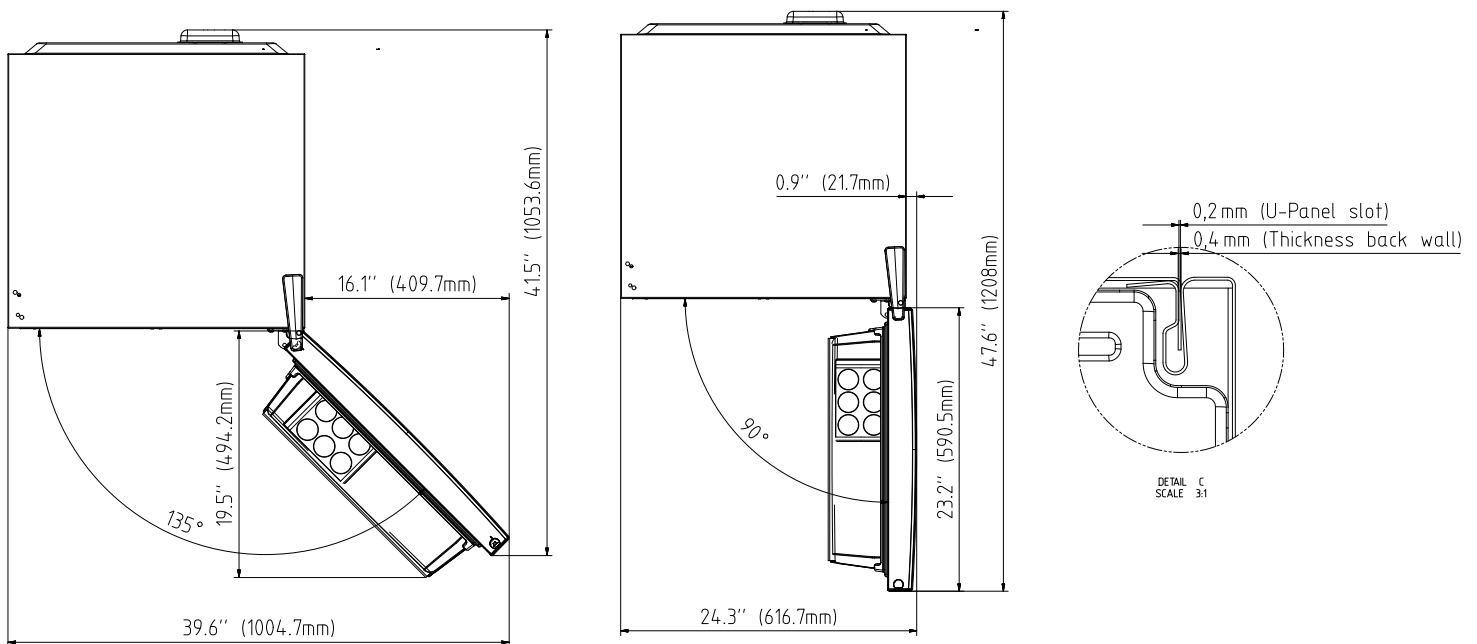

DIMENSIONS	
H x W x D (in)	67 ³ / ₄ x 23 ⁵ / ₈ x 26 ³ / ₈
H x W x D (mm)	1720 x 600 x 670
Height with Hinge Cap (in)	67 ³ / ₄
Width (in)	23 ⁵ / ₈
Depth without Handles (in)	26 ³ / ₈
Depth without Door (in)	21 ¹¹ / ₁₆
Product Weight (lbs)	145.5
Product Weight (kg)	66
Packed Weight (lbs)	154.3
Packed Weight (kg)	70

SECTION B-B

NOTE TO THE INSTALLER: All height, width, and depth dimensions are shown in inches (as well as metric). Beko U.S., Inc. reserves the absolute and unrestricted right to change product materials and specifications, at any time, without notice. Please visit our website, www.BekoAppliances.com, or call 888.352.2356 to verify the latest specifications with final dimensional data and other details prior to installation and making a cutout. Applicable product limited warranty information may be found in accompanying product materials, or you may contact your account manager for further details. Proper installation is the responsibility of the installer. Product failure due to improper installation is not covered under the Limited Warranty.