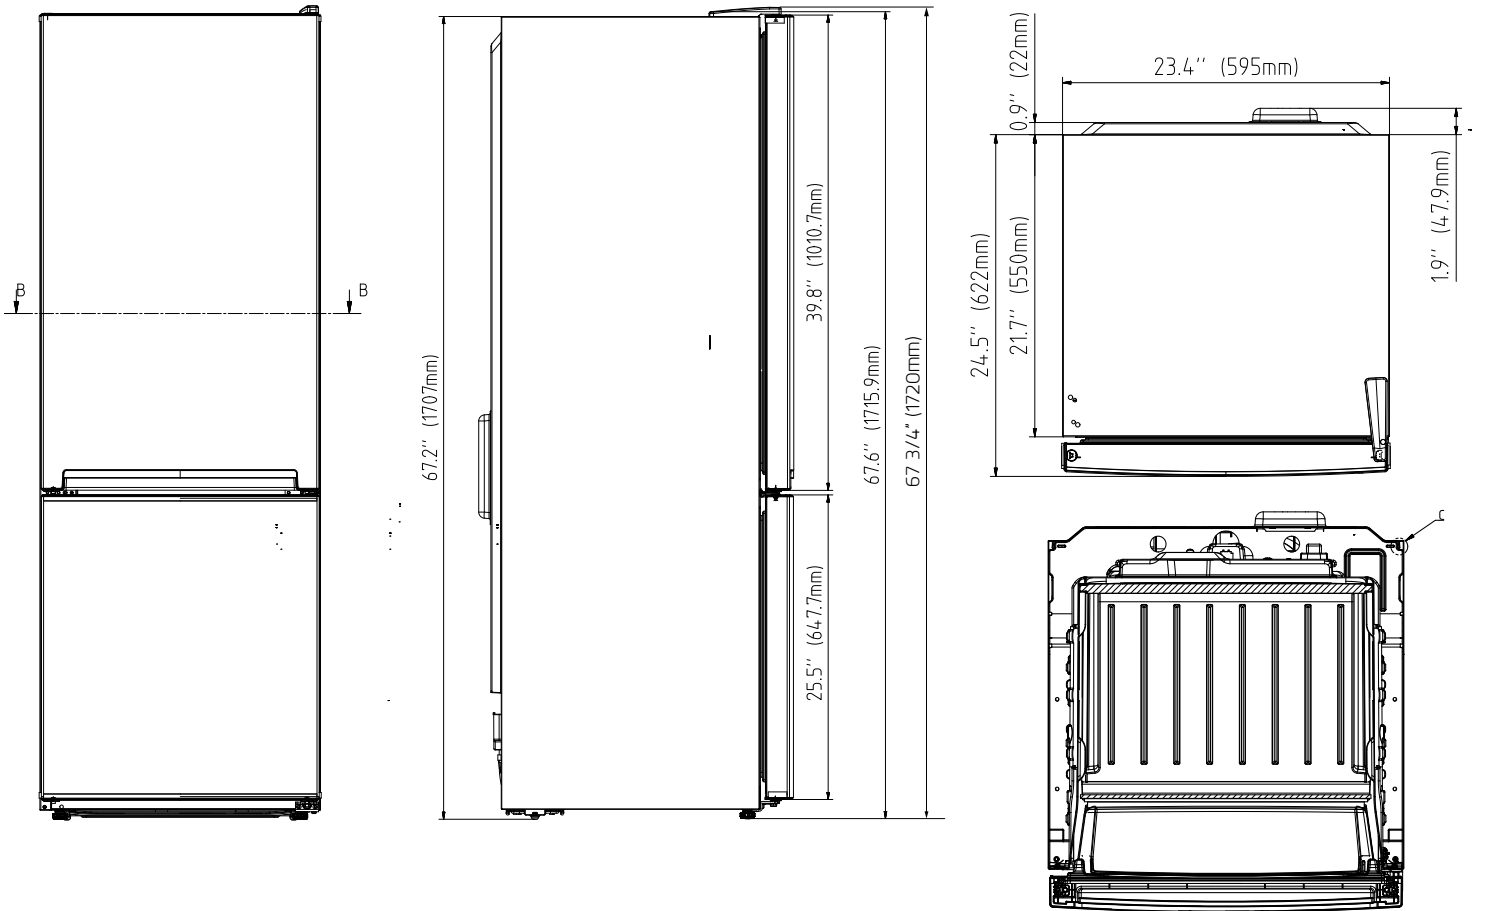

BFBF2414SS

24" Bottom-Freezer Refrigerator