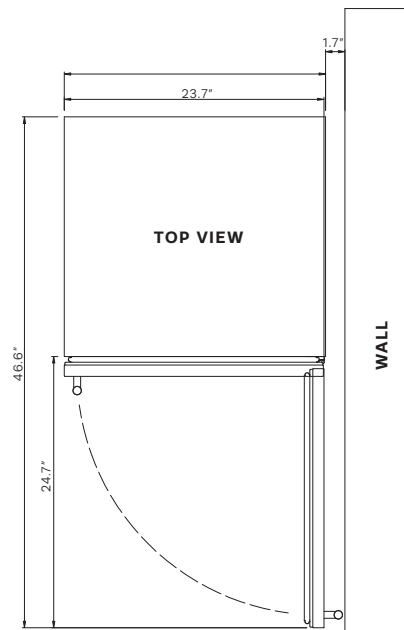

BENEFITS

Model #	SPRBC056D1SS
Capacity-Wine	Up to 6 bottles of wine
Capacity-Beverage Volume	Up to 126 beverage cans
Temperature Range	34°F – 50°F (1°C-10°C)
Noise	37.8 dB
Door Frame	Durable 304 grade stainless steel
Cabinet	Matte black textured steel
Interior Finish	Matte black
Door Style	Single door
Reversible Door Swing	Yes
Door Hinge	Hidden for flush fit installation
Door Glass	Low E, dual pane argon filled
Door Handle	Pro-style, 20% longer than previous model
Door Lock	Yes
Shelving Material	3 adjustable clear glass shelves
Wave Wine Storage	Yes
Lighting Option 1	On/Off with door opening
Lighting Option 2	On 100% illumination for 2 hours
Lighting Option 3	On 50% illumination for 2 hours
Light Colours	Choose between Arctic white or Azure blue
Controls	Digital seamless capacitive touch
Temperature Recall	Yes reverts to last set temperature after power outage
Alarm	Yes, temperature and door ajar
Sabbath Mode	Yes

PRODUCT SPECIFICATIONS

UPC 067638024273

Unit Dimensions

Width 23.7" in.
Min. Height 34.1" in.
Max. Height 34.3" in.
Depth 23.7" in.

(DOES NOT INCLUDE HANDLE)

Installation

Gross Weight: 136 lbs.
Built-in under counter or free standing
Refrigerant: R600a
Size: Min 24" wide opening required

AC Power

115V, 60Hz at MAX 1.5A
Power cord length: 6.5 ft.

Platinum Warranty

2 year parts and labor coverage:
In home service

*based on standard 750ml bordeaux style bottle