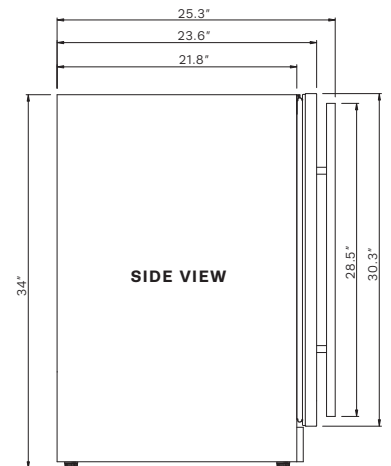

BENEFITS

Model #	SPRBC056D1SS
Capacity-Wine	Up to 6 bottles of wine
Capacity-Beverage Volume	Up to 126 beverage cans
Temperature Range	34°F – 50°F (1°C-10°C)
Noise	37.8 dB
Door Frame	Durable 304 grade stainless steel
Cabinet	Matte black textured steel
Interior Finish	Matte black
Door Style	Single door
Reversible Door Swing	Yes
Door Hinge	Hidden for flush fit installation
Door Glass	Low E, dual pane argon filled
Door Handle	Pro-style, 20% longer than previous model
Door Lock	Yes
Shelving Material	3 adjustable clear glass shelves
Wave Wine Storage	Yes
Lighting Option 1	On/Off with door opening
Lighting Option 2	On 100% illumination for 2 hours
Lighting Option 3	On 50% illumination for 2 hours
Light Colours	Choose between Arctic white or Azure blue
Controls	Digital seamless capacitive touch
Temperature Recall	Yes reverts to last set temperature after power outage
Alarm	Yes, temperature and door ajar
Sabbath Mode	Yes

PRODUCT SPECIFICATIONS

UPC 067638024273

Unit Dimensions

Width 23.7" in.
Min. Height 34.1" in.
Max. Height 34.3" in.
Depth 23.7" in.

(DOES NOT INCLUDE HANDLE)

Installation

Gross Weight: 136 lbs.
Built-in under counter or free standing
Refrigerant: R600a
Size: Min 24" wide opening required

AC Power

115V, 60Hz at MAX 1.5A
Power cord length: 6.5 ft.

Platinum Warranty

2 year parts and labor coverage:
In home service

*based on standard 750ml bordeaux style bottle