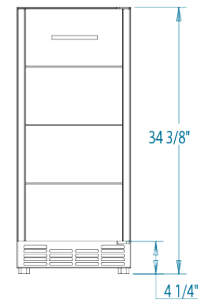

810 WEST WASHINGTON BOULEVARD
CHICAGO, IL 60607

8566 KRUM AVENUE
GALESBURG, MI 49053

KALAMAZOOGOURMET.COM
+1.800.868.1699

Arcadia 15-inch Outdoor Beverage Center

Overall Width / Installation Width	14 ⁷ / ₈ in (377.83 mm) / 14 ⁷ / ₈ in (377.83 mm)
Overall Depth / Installation Depth	25 ¹ / ₄ in (641.35 mm) / 24 in (609.6 mm)
Overall Height / Counter Height	34 ³ / ₈ in (873.13 mm) / 34 ³ / ₈ in (873.13 mm)
Approximate Product Weight	200 lb (90.72 kg)