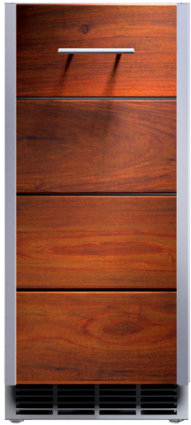

810 WEST WASHINGTON BOULEVARD
CHICAGO, IL 60607

8566 KRUM AVENUE
GALESBURG, MI 49053

KALAMAZOOGOURMET.COM
+1.800.868.1699

Arcadia 15-inch Outdoor Beverage Center

Overall Width / Installation Width	14 ⁷ / ₈ in (377.83 mm) / 14 ⁷ / ₈ in (377.83 mm)
Overall Depth / Installation Depth	25 ¹ / ₄ in (641.35 mm) / 24 in (609.6 mm)
Overall Height / Counter Height	34 ³ / ₈ in (873.13 mm) / 34 ³ / ₈ in (873.13 mm)
Approximate Product Weight	200 lb (90.72 kg)

PRODUCT FEATURES

- Offered in a variety of finish options, including a stunning oiled ipe wood and a wide range of powder-coated stainless steel colors
- Available in 200+ custom RAL colors of powder-coated stainless steel
- Energy Star® qualified
- Forced air cooling for rapid cooldown and even temperature distribution
- Commercial-grade stainless steel interior
- Vinyl-coated full-extension shelving, complete with guard rails glide out beyond the cabinet for easy access to contents
- Two-inch thick walls provide superior insulation and minimize vibrations
- Variable speed compressors for optimum balance of energy efficiency and cooling power
- UL-approved for outdoor use
- Marine-grade stainless steel available