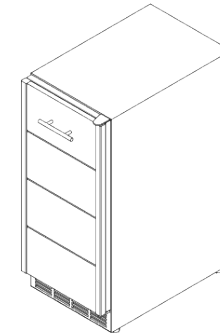

810 WEST WASHINGTON BOULEVARD
CHICAGO, IL 60607

8566 KRUM AVENUE
GALESBURG, MI 49053

KALAMAZOOGOURMET.COM
+1.800.868.1699

Arcadia 15-inch Outdoor Beverage Center

Overall Width / Installation Width	14 ⁷ / ₈ in (377.83 mm) / 14 ⁷ / ₈ in (377.83 mm)
Overall Depth / Installation Depth	25 ¹ / ₄ in (641.35 mm) / 24 in (609.6 mm)
Overall Height / Counter Height	34 ³ / ₈ in (873.13 mm) / 34 ³ / ₈ in (873.13 mm)
Approximate Product Weight	200 lb (90.72 kg)

PRODUCT FEATURES

- Offered in a variety of finish options, including a stunning oiled ipe wood and a wide range of powder-coated stainless steel colors
- Available in 200+ custom RAL colors of powder-coated stainless steel
- Energy Star® qualified
- Forced air cooling for rapid cooldown and even temperature distribution
- Commercial-grade stainless steel interior
- Vinyl-coated full-extension shelving, complete with guard rails glide out beyond the cabinet for easy access to contents
- Two-inch thick walls provide superior insulation and minimize vibrations
- Variable speed compressors for optimum balance of energy efficiency and cooling power
- UL-approved for outdoor use
- Marine-grade stainless steel available