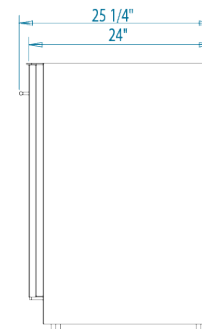

810 WEST WASHINGTON BOULEVARD
CHICAGO, IL 60607

8566 KRUM AVENUE
GALESBURG, MI 49053

KALAMAZOOGOURMET.COM
+1.800.868.1699

Arcadia 15-inch Outdoor Beverage Center

Overall Width / Installation Width	14 ⁷ / ₈ in (377.83 mm) / 14 ⁷ / ₈ in (377.83 mm)
Overall Depth / Installation Depth	25 ¹ / ₄ in (641.35 mm) / 24 in (609.6 mm)
Overall Height / Counter Height	34 ³ / ₈ in (873.13 mm) / 34 ³ / ₈ in (873.13 mm)
Approximate Product Weight	200 lb (90.72 kg)