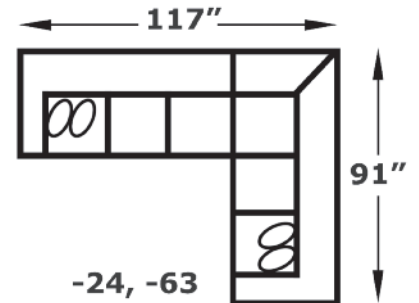

Choose an arrangement shown below or create the one that best suits your home.

England, Inc. products are hand crafted and variations from standard dimensions and appearance can occur.