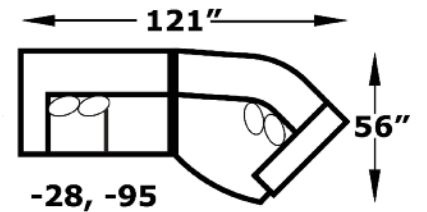

Choose an arrangement shown below or create the one that best suits your home.

England, Inc. products are hand crafted and variations from standard dimensions and appearance can occur.