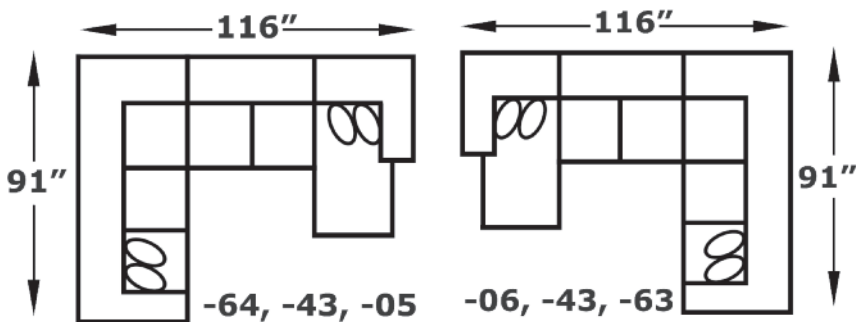

# “Monroe/Leah/Vera” 1430/1430L/1460 Series Sectional

The Monroe sectional will enhance the look and enjoyment of your living area. Its transitional style is influenced by its roll arms, exposed block legs, matching welt, and deep seats. Pair it with the matching chair and ottoman to makeover the whole room.

Versatile components let you create a stylish and functional room arrangement.

Choose an arrangement shown below or create the one that best suits your home.

England, Inc. products are hand crafted and variations from standard dimensions and appearance can occur.