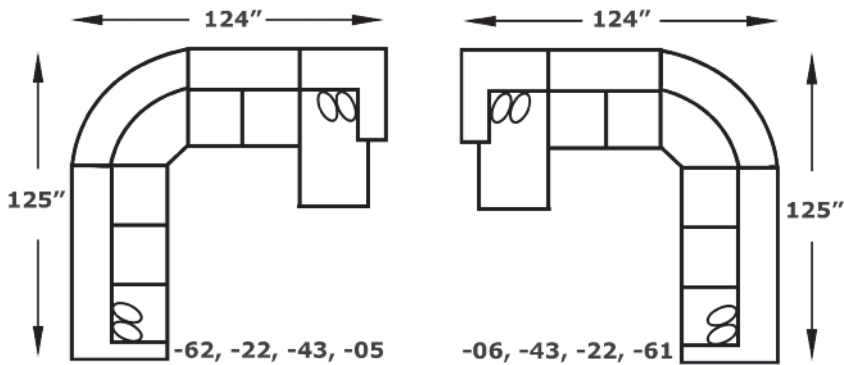

Choose an arrangement shown below or create the one that best suits your home.

England, Inc. products are hand crafted and variations from standard dimensions and appearance can occur.