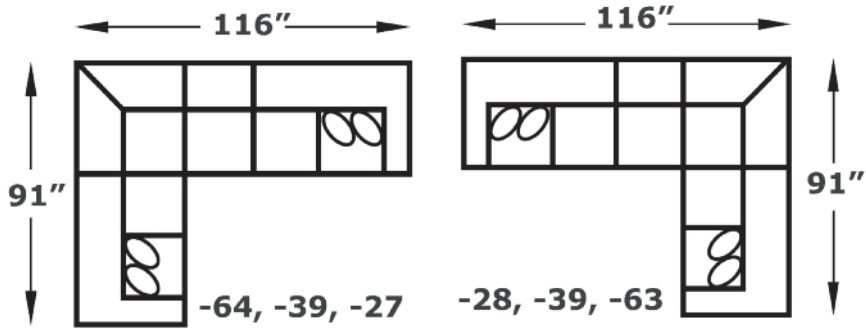

Choose an arrangement shown below or create the one that best suits your home.

England, Inc. products are hand crafted and variations from standard dimensions and appearance can occur.