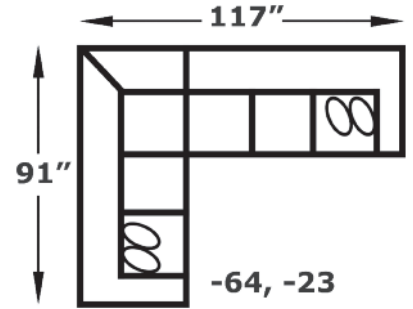

Choose an arrangement shown below or create the one that best suits your home.

England, Inc. products are hand crafted and variations from standard dimensions and appearance can occur.