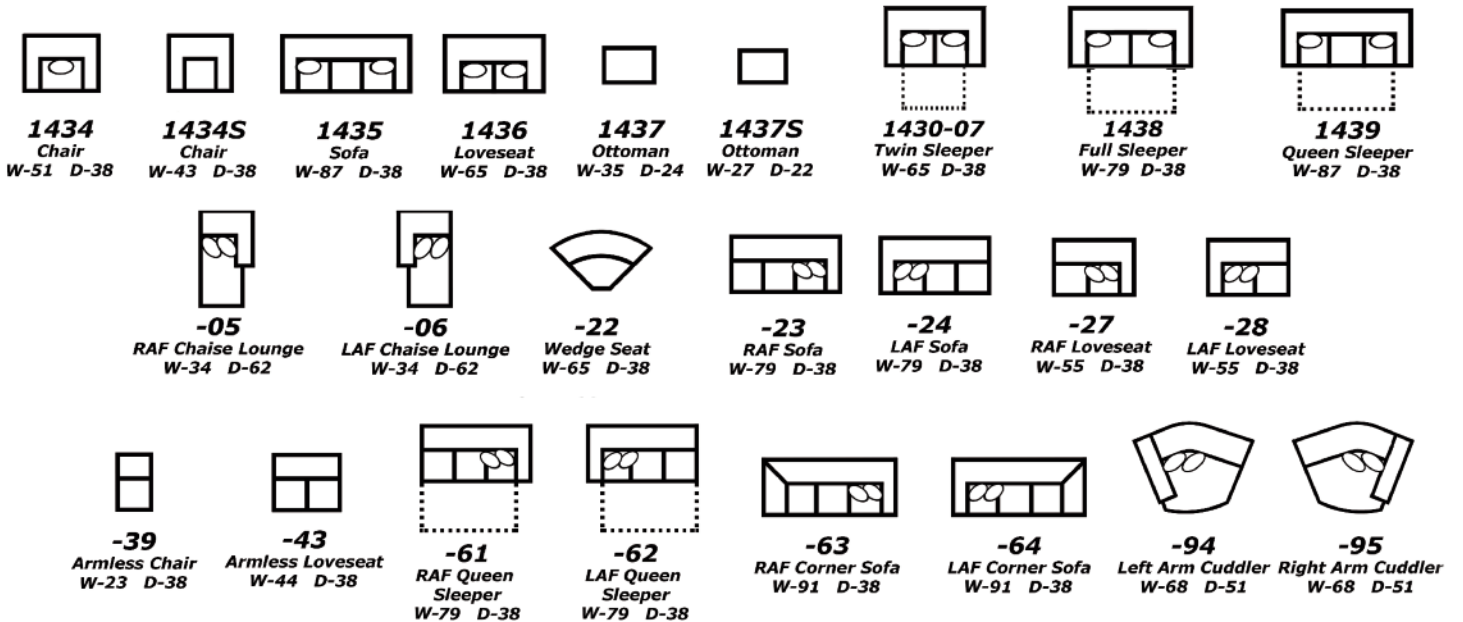

# “Monroe/Leah/Vera” 1430/1430L/1460 Series Sectional

The Monroe sectional will enhance the look and enjoyment of your living area. Its transitional style is influenced by its roll arms, exposed block legs, matching welt, and deep seats. Pair it with the matching chair and ottoman to makeover the whole room.

Versatile components let you create a stylish and functional room arrangement.

Choose an arrangement shown below or create the one that best suits your home.

England, Inc. products are hand crafted and variations from standard dimensions and appearance can occur.