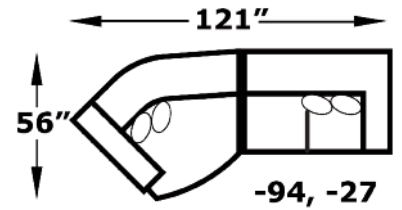

Choose an arrangement shown below or create the one that best suits your home.

England, Inc. products are hand crafted and variations from standard dimensions and appearance can occur.