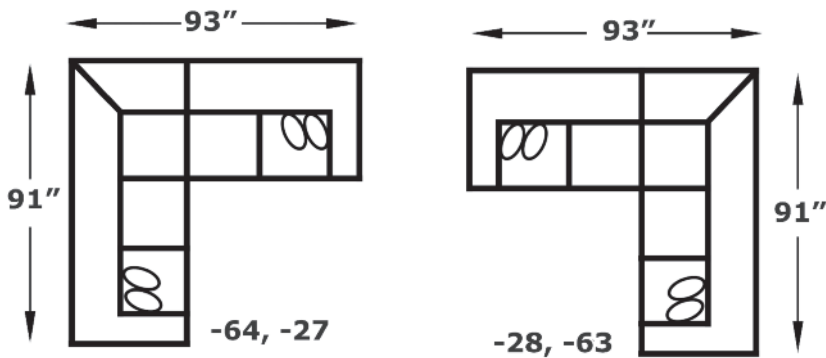

Choose an arrangement shown below or create the one that best suits your home.

England, Inc. products are hand crafted and variations from standard dimensions and appearance can occur.