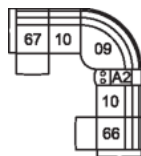

51 Sofa Recliner
61 Power Sofa Recliner
88 x 39 x 40"
223 x 100 x 102 cm
IA: 64" / 163 cm

53 Loveseat Recliner
63 Loveseat Recliner Power
66 x 39 x 40"
167 x 100 x 102 cm
IA: 42" / 107 cm

58 Loveseat Console
68 Loveseat Console Pwr
79 x 39 x 40"
200 x 100 x 102 cm

A2 Storage Console
13 x 39 x 36"
34 x 100 x 91 cm

32 Rocker Recliner Chair
31 Wallhugger Recliner Pwr
35 Wallhugger Recliner Chair
39 Power Rocker Recliner
42 x 39 x 40"
106 x 100 x 102 cm
IA: 18" / 46 cm

46 RHF Recliner Chair
47 LHF Recliner Chair
66 RHF Power Recliner
67 LHF Power Recliner
33 x 39 x 40"
84 x 100 x 102 cm

POPULAR CONFIGURATIONS

67/10/09/10/66
103 x 103"
262 x 262 cm

67/10/09/A2/10/66
116 x 103"
295 x 262 cm

67/A1/10/10/A1/66
112 x 112"
285 x 285 cm

DIMENSIONS

Seat Depth: N/A
Seat Height: N/A
Arm Depth: N/A
Arm Height: N/A
Reclined Depth: 69" / 175 cm

Dimensions shown as Width x Depth x Height.

Dimensions are correct at the time of printing and are subject to change without notice. Actual measurements for each item may vary from what is shown here. Please allow up to a +/- 1 inch difference. Availability may vary by region.