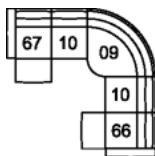

51 Sofa Recliner
61 Power Sofa Recliner
88 x 39 x 40"
223 x 100 x 102 cm
IA: 64" / 163 cm

53 Loveseat Recliner
63 Loveseat Recliner Power
66 x 39 x 40"
167 x 100 x 102 cm
IA: 42" / 107 cm

58 Loveseat Console
68 Loveseat Console Pwr
79 x 39 x 40"
200 x 100 x 102 cm

A2 Storage Console
13 x 39 x 36"
34 x 100 x 91 cm

32 Rocker Recliner Chair
31 Wallhugger Recliner Pwr
35 Wallhugger Recliner Chair
39 Power Rocker Recliner
42 x 39 x 40"
106 x 100 x 102 cm
IA: 18" / 46 cm

46 RHF Recliner Chair
47 LHF Recliner Chair
66 RHF Power Recliner
67 LHF Power Recliner
33 x 39 x 40"
84 x 100 x 102 cm

POPULAR CONFIGURATIONS

67/10/09/10/66
103 x 103"
262 x 262 cm

67/10/09/A2/10/66
116 x 103"
295 x 262 cm

67/A1/10/10/A1/66
112 x 112"
285 x 285 cm

DIMENSIONS

Seat Depth: N/A
Seat Height: N/A
Arm Depth: N/A
Arm Height: N/A
Reclined Depth: 69" / 175 cm

Dimensions shown as Width x Depth x Height.

Dimensions are correct at the time of printing and are subject to change without notice. Actual measurements for each item may vary from what is shown here. Please allow up to a +/- 1 inch difference. Availability may vary by region.