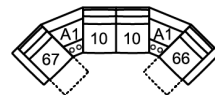

51 Sofa Recliner
61 Power Sofa Recliner
88 x 39 x 40"
223 x 100 x 102 cm
IA: 64" / 163 cm

53 Loveseat Recliner
63 Loveseat Recliner Power
66 x 39 x 40"
167 x 100 x 102 cm
IA: 42" / 107 cm

58 Loveseat Console
68 Loveseat Console Pwr
79 x 39 x 40"
200 x 100 x 102 cm

A2 Storage Console
13 x 39 x 36"
34 x 100 x 91 cm

32 Rocker Recliner Chair
31 Wallhugger Recliner Pwr
35 Wallhugger Recliner Chair
39 Power Rocker Recliner
42 x 39 x 40"
106 x 100 x 102 cm
IA: 18" / 46 cm

46 RHF Recliner Chair
47 LHF Recliner Chair
66 RHF Power Recliner
67 LHF Power Recliner
33 x 39 x 40"
84 x 100 x 102 cm

POPULAR CONFIGURATIONS

67/10/09/10/66
103 x 103"
262 x 262 cm

67/10/09/A2/10/66
116 x 103"
295 x 262 cm

67/A1/10/10/A1/66
112 x 112"
285 x 285 cm

DIMENSIONS

Seat Depth: N/A
Seat Height: N/A
Arm Depth: N/A
Arm Height: N/A
Reclined Depth: 69" / 175 cm

Dimensions shown as Width x Depth x Height.

Dimensions are correct at the time of printing and are subject to change without notice. Actual measurements for each item may vary from what is shown here. Please allow up to a +/- 1 inch difference. Availability may vary by region.