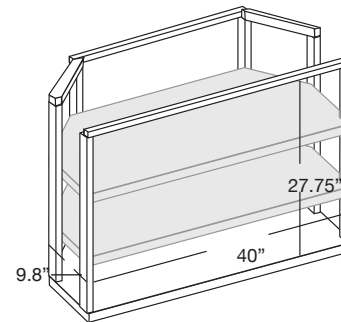

345

*TV Size: up to 90"

CHAMELEON CORNER AV CABINETS

Accommodating smaller spaces, our Corner Cabinets open up possibilities in a variety of living spaces. Corner Units available in three configurations and all Chameleon Styles.

221 CORNER
Rec. TV Size: up to 50"

323 CORNER
Rec. TV Size: up to 50"

329 CORNER
Rec. TV Size: up to 50"
Includes Speaker Grill

TV SIZING:

For every 1" of depth required by the TV base, subtract 1.8 from 64. This is the MAX TV width at the required depth. Note: Minor gains can be had by moving cabinet forward. This will cause a gap but will produce 1.8" in width per inch moved forward.