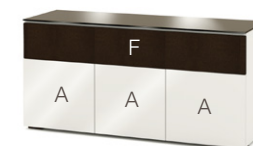

339

*TV Size: up to 75"

SUBWOOFER ENCLOSURE