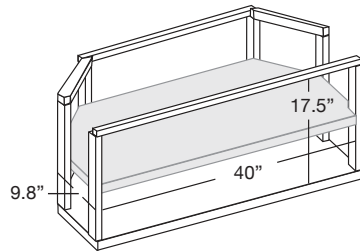

345

*TV Size: up to 90"

CHAMELEON CORNER AV CABINETS

Accommodating smaller spaces, our Corner Cabinets open up possibilities in a variety of living spaces. Corner Units available in three configurations and all Chameleon Styles.

221 CORNER
Rec. TV Size: up to 50"

323 CORNER
Rec. TV Size: up to 50"

329 CORNER
Rec. TV Size: up to 50"
Includes Speaker Grill

TV SIZING:

For every 1" of depth required by the TV base, subtract 1.8 from 64. This is the MAX TV width at the required depth. Note: Minor gains can be had by moving cabinet forward. This will cause a gap but will produce 1.8" in width per inch moved forward.