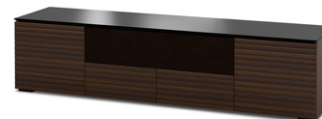

245 - Speaker Integration
AV Cabinet (Wall Mountable)