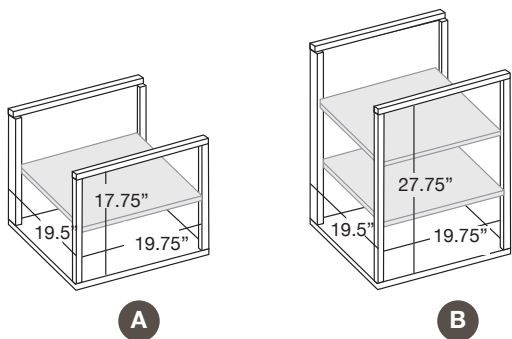

345 - Speaker Integration
AV Cabinet
Low Profile Cabinet

CHAMELEON AV CABINETS

A - Single-Width Compartment

19.75"W x 19.5"D x 17.75"H

A1 - Subwoofer Compartment

19.75"W x 19.5"D x 17.75"H

B - Single-Width Compartment

19.75"W x 19.5"D x 27.75"H

C - Media Drawer

18.625"W x 18"D x 7.75"H
holds 75 DVD's and or 111 CD's

D - Single-Width Center Speaker / Multi-Functional Compartment

19.75"W x 19.5"D x 9"H

G - Double-Width Center Speaker / Multi-Functional Compartment

40.5"W x 19.5"D x 9"H

F - Triple-Width Center Speaker / Multi-Functional Compartment

61.25"W x 19.5"D x 9"H

H - Double-Width Center Speaker / Multi-Functional Compartment

40.5"W x 19.5"D x 8.15"H

AUDIO CABINETS