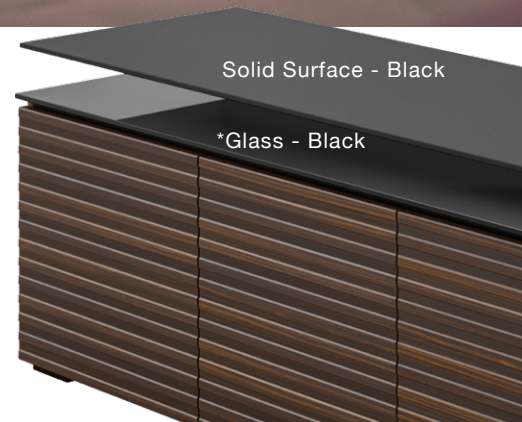

built on

ZURICH

LINEAR TEXTURE, OPIUM BROWN

This sleek, streamlined design features a horizontal pattern on opium brown wood with a black glass or solid surface top and wood block feet

***MULTIPLE TOP
OPTIONS AVAILABLE
CALL FOR DETAILS**

*Black Glass top
comes standard*

Solid Surface - Black

*Glass - Black

ZURICH

OPIUM BROWN, LINEAR TEXTURE

Linear Texture, Opium Brown
Doors with Black Tempered
Glass Top

Black Speaker Grill
(Models 329, 236, 336 & 339)