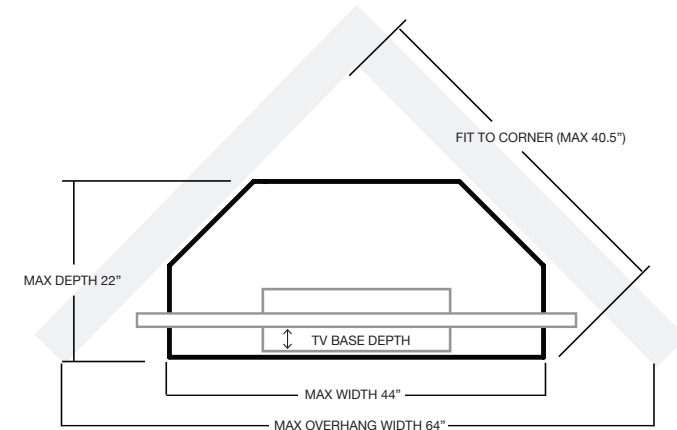

345

*TV Size: up to 90"

CHAMELEON CORNER AV CABINETS

Accommodating smaller spaces, our Corner Cabinets open up possibilities in a variety of living spaces. Corner Units available in three configurations and all Chameleon Styles.

221 CORNER
Rec. TV Size: up to 50"

323 CORNER
Rec. TV Size: up to 50"

329 CORNER
Rec. TV Size: up to 50"
Includes Speaker Grill

TV SIZING:

For every 1" of depth required by the TV base, subtract 1.8 from 64. This is the MAX TV width at the required depth. Note: Minor gains can be had by moving cabinet forward. This will cause a gap but will produce 1.8" in width per inch moved forward.

*CORNER INTERIOR

- 40" wide x 10" deep
- 32" wide x 14" deep
- 19" wide x 20" deep

*CORNER EXTERIOR

**BARCELONA
WHITE**

**BARCELONA
BLACK GLASS**

BERLIN

CHICAGO

CORSICA