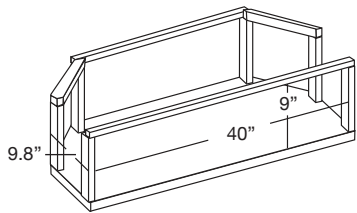

345

*TV Size: up to 90"

CHAMELEON CORNER AV CABINETS

Accommodating smaller spaces, our Corner Cabinets open up possibilities in a variety of living spaces. Corner Units available in three configurations and all Chameleon Styles.

221 CORNER
Rec. TV Size: up to 50"

323 CORNER
Rec. TV Size: up to 50"

329 CORNER
Rec. TV Size: up to 50"
Includes Speaker Grill

TV SIZING:

For every 1" of depth required by the TV base, subtract 1.8 from 64. This is the MAX TV width at the required depth. Note: Minor gains can be had by moving cabinet forward. This will cause a gap but will produce 1.8" in width per inch moved forward.