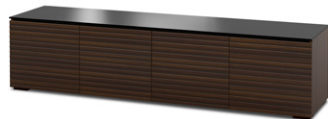

247
AV Cabinet (Wall Mountable)