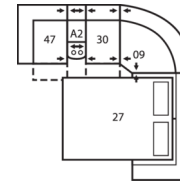

5-Seat Curved Corner Console Separated Reclining Sectional with Sofabed
116 x 121"
295 x 307cm