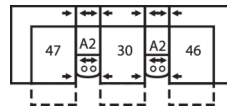

3-Seat Console Separated Reclining Sectional
115 x 68"
292 x 173cm