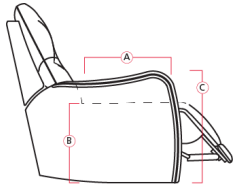

# 41094 REGENT

Dimensions shown as Width x Depth x Height. Specifications are correct at time of printing and are subject to change without notice.  
LHF - left hand facing RHF - right hand facing IA - inside arm to inside

## Dimensions

- A - Seat Depth - 22" / 56cm
- B - Seat Height - 19" / 48cm
- C - Arm Height - 25" / 64cm

53 Loveseat Recliner  
63 Loveseat Recliner  
Power  
62 x 39 x 41"  
157 x 99 x 104cm  
IA: 42" / 107cm

58 Loveseat Console  
68 Loveseat Console  
Pwr  
75 x 39 x 41"  
191 x 99 x 104cm

A0 11 Degree Storage  
Wedge  
17 x 39 x 36"  
43 x 99 x 91cm

### How We Measure

**Height** - measured from the highest point of the back pillow to the floor.

**Depth** - measured from the front edge of the seat cushion to the top of the back.

**Width** - measured from the widest point of the arm or arm pillow to the widest point of the opposite arm or arm pillow.