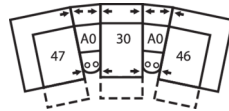

## Dimensions

- A - Seat Depth - 22" / 56cm
- B - Seat Height - 19" / 48cm
- C - Arm Height - 25" / 64cm

**Arm Height** - measured from the top of the arm to the floor.

**Seat Height** - measured from the crown of the seat cushion to the floor.

**Seat Cushion Foam and Fibre-filled Components** - five year pro-rated warranty

**5-Seat Curved Corner Large Reclining Sectional**  
107 x 107"  
272 x 272cm

**5-Seat Curved Corner Small Reclining Sectional with Sofabed**  
103 x 121"  
262 x 307cm

**5-Seat Curved Corner Console Separated Reclining Sectional with Sofabed**  
116 x 121"  
295 x 307cm

**4-Seat Console Separated Angled Reclining Sectional with Loveseat**  
166 x 75"  
422 x 191cm

**3-Seat Console Separated Angled Reclining Sectional**  
124 x 72"  
315 x 183cm