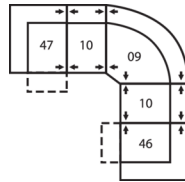

## Dimensions

- A - Seat Depth - 22" / 56cm
- B - Seat Height - 19" / 48cm
- C - Arm Height - 25" / 64cm

### How We Measure

**Height** - measured from the highest point of the back pillow to the floor.

**Depth** - measured from the front edge of the seat cushion to the top of the back.

**Width** - measured from the widest point of the arm or arm pillow to the widest point of the opposite arm or arm pillow.

**Arm Height** - measured from the top of the arm to the floor.

**Seat Height** - measured from the crown of the seat cushion to the floor.

**Seat Cushion Foam and Fibre-filled Components** - five year pro-rated warranty

**5-Seat Curved Corner Large Reclining Sectional**  
107 x 107"  
272 x 272cm

**5-Seat Curved Corner Small Reclining Sectional with Sofabed**  
103 x 121"  
262 x 307cm