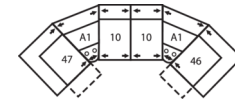

## Dimensions

- A - Seat Depth - 22" / 56cm
- B - Seat Height - 19" / 48cm
- C - Arm Height - 25" / 64cm

**Arm Height** - measured from the top of the arm to the floor.

**Seat Height** - measured from the crown of the seat cushion to the floor.

**Seat Cushion Foam and Fibre-filled Components** - five year pro-rated warranty

**5-Seat Curved Corner Large Reclining Sectional**  
107 x 107"  
272 x 272cm

**5-Seat Curved Corner Small Reclining Sectional with Sofabed**  
103 x 121"  
262 x 307cm

**5-Seat Curved Corner Console Separated Reclining Sectional with Sofabed**  
116 x 121"  
295 x 307cm

**4-Seat Console Separated Angled Reclining Sectional with Loveseat**  
166 x 75"  
422 x 191cm

**3-Seat Console Separated Angled Reclining Sectional**  
124 x 72"  
315 x 183cm