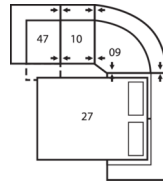

5-Seat Curved Corner Small Reclining Sectional with Sofabed
103 x 121"
262 x 307cm