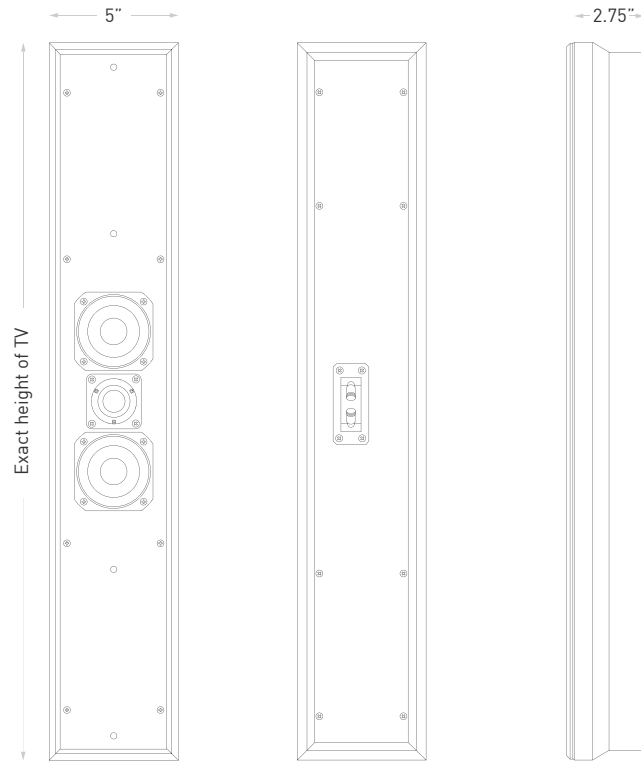

#### Description

The Profile Pr33 provides a perfect balance of high-performance and high design. Custom built to match the exact height of any display, the Profile Pr33 is the ideal speaker to match 40" -50" TVs in smaller rooms and bedrooms. The shallow depth cabinets are equipped with 3" high-performance woofers and 1" silk-dome tweeters to reproduce music and dialogue with stunning authenticity.

#### Key Features

- Custom built to match the exact height of any display
- 3" high-performance woofers and 1" silk-dome tweeters reproduce music and dialogue with stunning authenticity
- 2.25" depth perfectly complements any ultra-thin TV
- Easily mounts above or below any TV, or directly to the wall with Leon's exclusive mounting brackets
- Available as a stereo pair, or as multi-channel speakers
- Solid MDF construction, handcrafted in the USA

## TECHNICAL SPECIFICATIONS

<b>Height</b>	Exact height of TV	<b>Components</b>	3" woofers; 1" tweeters
<b>Width</b>	5"	<b>Impedance</b>	L/R: 6Ω -MC: 4Ω
<b>Depth</b>	2.75" (3" with grill)	<b>Rec. Power</b>	L/R: 50 -100W
<b>Weight</b>	15-30 lbs.	<b>Max. Output</b>	L/R: 98dB; 104dB peak
<b>Material</b>	MDF enclosure	<b>Coverage</b>	L/R: Vert: 110°, Hor: 140°
<b>Finish</b>	Matte Black (or any custom finish)	<b>Freq. Resp.</b>	L/R: 125-20kHz (+/- 3db)
<b>Grill</b>	Black Fabric (custom grills available)	<b>Sensitivity</b>	L/R: 85dB @ 2.83V/1m
<b>Connections</b>	Spring-loaded terminals	<b>Configurations</b>	Pr33, Pr33-MC
<b>Mounting</b>	PrSMB, PrMMB, PrTTS		