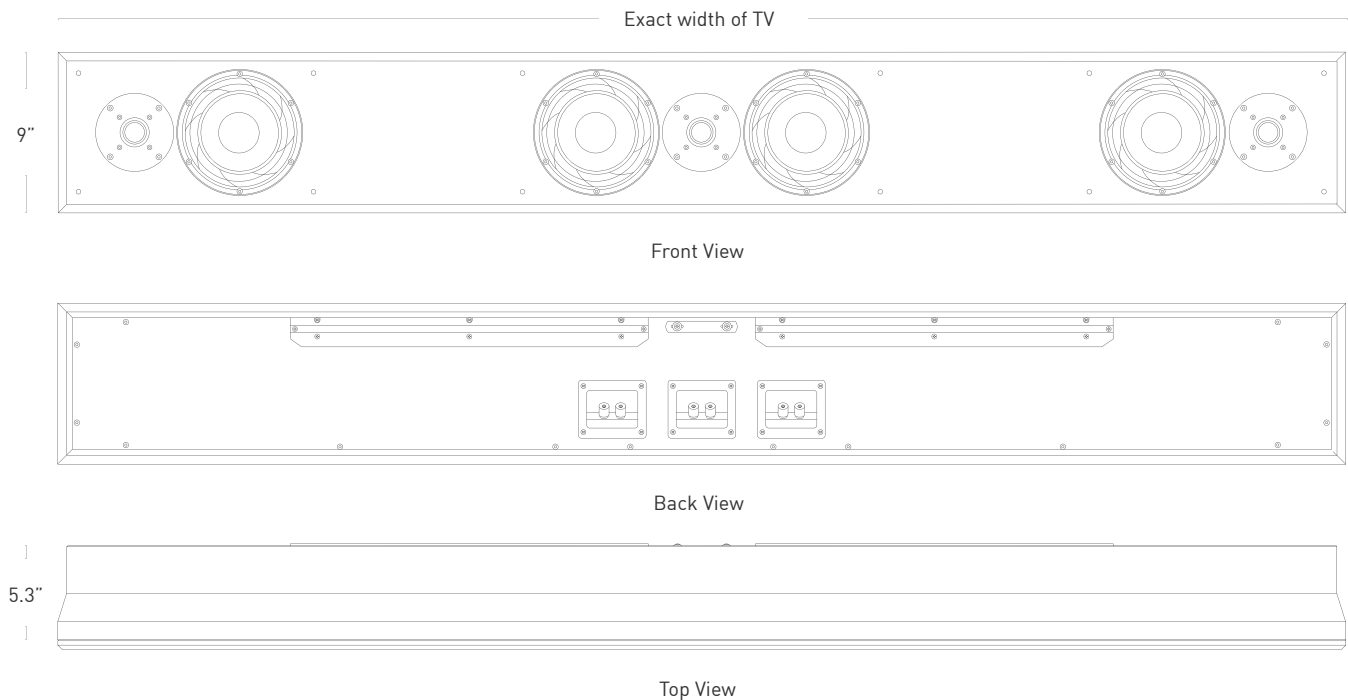

## Description

Leon's flagship Horizon SEVEN soundbar celebrates a 20-year history of American craftsmanship, acoustic engineering, and timeless aesthetics. Each speaker is handcrafted from 1" solid MDF and features world-class 7" aluminum cone woofers and 25mm cloth-dome tweeters for an unrivaled listening experience—captivating the casual listener, and indulging the discerning audiophile. Ideal for any Living Space Theater® or filling a dedicated space with high-output, theater-quality sound.

## Key Features

- Custom built to match the exact width and finish of any display
- Handmade 7" aluminum cone woofers and 25mm cloth-dome tweeters
- Unrivaled high-fidelity sound experience featuring smooth, effortless high frequencies and musical bass that captures the nuances and character of any performance
- 1" solid MDF cabinets provide unparalleled structural rigidity while decreasing unwanted resonance
- Easily mounts to articulating TVs or to the wall with Leon's brackets
- Sonically-matched to our Detail SEVEN surround sound speakers for home theater applications
- Meticulously handcrafted, detailed, and tested in the USA

## TECHNICAL SPECIFICATIONS

<b>Height</b>	9"	<b>Components</b>	7" aluminum cone woofers; 25mm cloth-dome tweeters
<b>Width</b>	Exact width of TV	<b>Impedance</b>	4Ω
<b>Depth</b>	5.3" (5.82" with grill)	<b>Rec. Power</b>	150-250W
<b>Weight</b>	20-40 lbs.	<b>Max. Output</b>	110dB
<b>Material</b>	MDF enclosure	<b>Coverage</b>	Hor: 110°; Vert: 140°
<b>Finish</b>	Matte Black (or any custom finish)	<b>Freq. Resp.</b>	60-20kHz +/- 4dB
<b>Grill</b>	Matte Black (custom grills available)	<b>Sensitivity</b>	85dB @ 2.83V/1m
<b>Connections</b>	Copper binding post	<b>Configurations</b>	HzSEVEN, HzSEVEN-LR, HzSEVEN-C
<b>Mounting</b>	HzUMB, HzMMB, HzTTS		