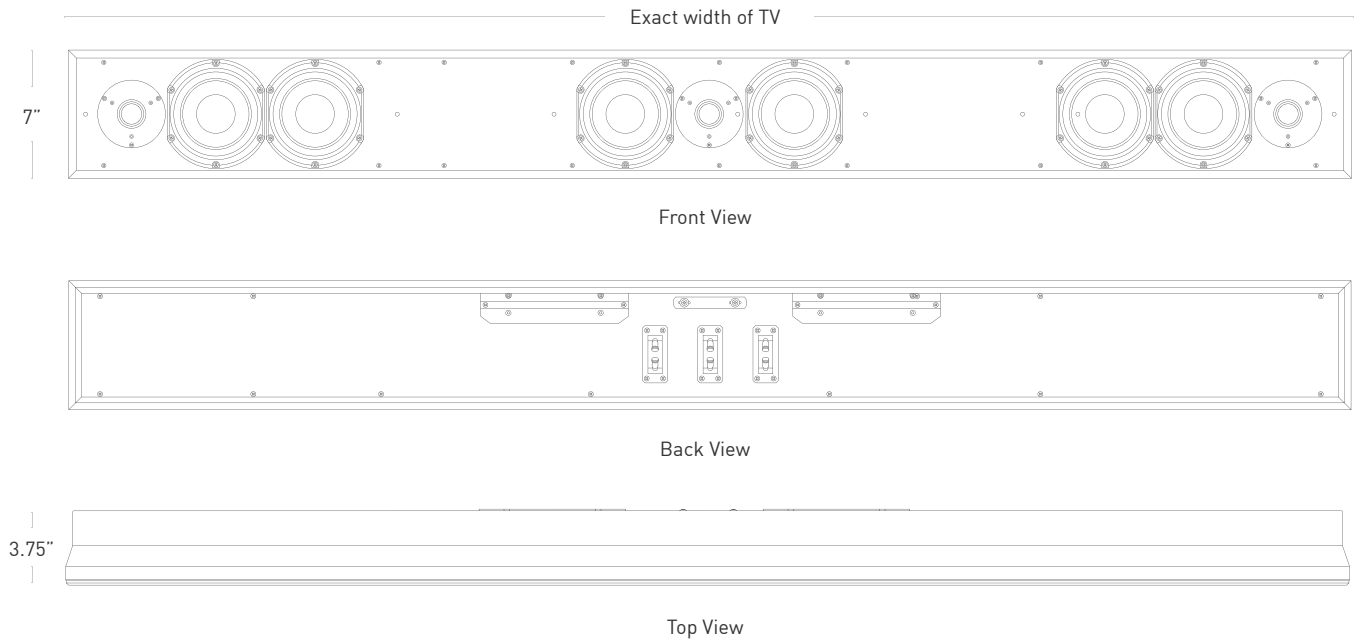

Description

Pioneers of the soundbar category, Leon has been handcrafting our signature Horizon Series soundbars for over two decades. Custom built to match the width of any display, our performance line of Horizon soundbars combines a high-fidelity listening experience with a streamlined aesthetic—perfect for displays in smaller to midsize rooms throughout the home.

Recommended with Aaros A10-UT, Detail Ds55, Vault v55

Key Features

- Custom built to match the width of any display
- 5" high-performance woofers and 1" cloth-dome tweeters provide excellent sonic clarity and bass response
- Easily mounts above or below any TV, or directly to the wall with Leon's exclusive mounting brackets
- Available as Left/Center/Right, Left/Right, or Center-only channels
- Solid MDF construction, handcrafted in the USA

TECHNICAL SPECIFICATIONS

Height	7"	Components	5" woofers; 1" tweeters
Width	Exact width of TV	Impedance	L/R: 6Ω; C: 4Ω
Depth	3.75" (4" with grill)	Rec. Power	L/C/R: 50-250W
Weight	20-40 lbs.	Max. Output	L/C/R: 102dB avg, 108dB peak
Material	MDF enclosure	Coverage	L/C/R: Hor: 110°; Vert: 140°
Finish	Matte Black (or any custom finish)	Freq. Resp.	L/C/R: 85Hz - 20kHz
Grill	Black Fabric (custom grills available)	Sensitivity	L/C/R: 87dB @ 2.83V/1m
Connections	5-way binding post	Configurations	Hz55, Hz55-LR, Hz55-C
Mounting	HzUMB, HzMMB, HzTTS, FLSH		