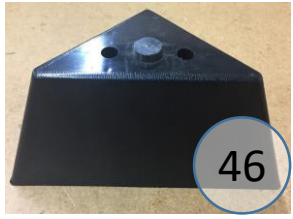

872-13-14-16

Call Out	Description
●	Blown Fiber
●	Cushion Chaise Pad - top Pad
●	Cushion Foam
●	KD Component
●	Cover

For more RPs' information, please see the following page.

**872 SECTIONAL
DIMENSIONS
2 PIECE
CONFIGURATION**