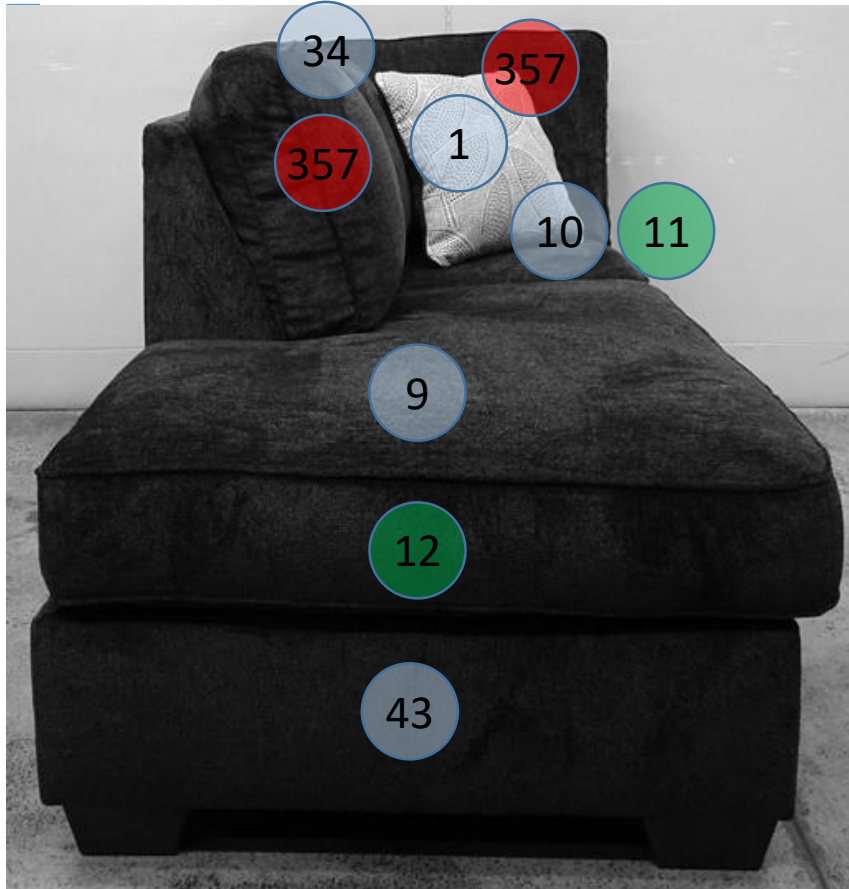

872-13-14-16

Call Out	Description
●	Blown Fiber
●	Cushion Chaise Pad - top Pad
●	Cushion Foam
●	KD Component
●	Cover

For more RPs' information, please see the following page.

**872 SECTIONAL
DIMENSIONS
2 PIECE
CONFIGURATION**